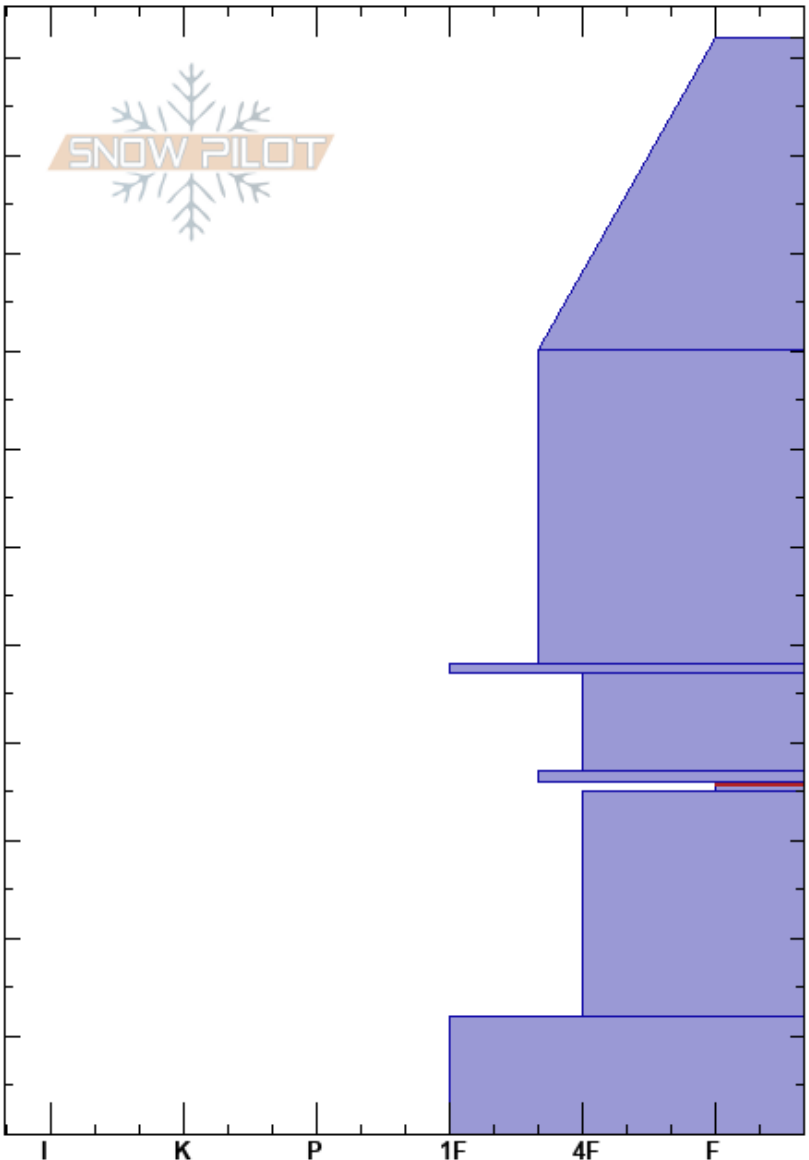

4Pines Dead Tree Right
 Teton Range
 WY
 Elevation: 9385 ft
 Aspect:
 Specifics:

Bill Anderson
 12/09/2022 - 11:00am
 Co-ord: 12T 510236W 4825105N
 Slope Angle:
 Wind Loading:

Stability:
 Air Temperature:
 Sky Cover: OVC
 Precipitation: S1
 Wind: SW Light Breeze

HS: 112
 Layer Notes:
 36-35cm: seen in other pits
 36-35cm: Problematic layer

Elevation (m)	Crystal		ρ kg/m ³	Stability tests & Layer comments
	Form	Size		
112				
110				
100	/	0.5		
90				
80				
70	.	0.5		
60				
50	⊙⊙			
45	⊖	1.5		
40	⊙⊙			
38	□	2		
30				
20	⊖	0.5		
10				
0	⊖	1.5		

← ECTP21 @36cm
 36-35cm: seen in other pits

Notes: w/ Werner