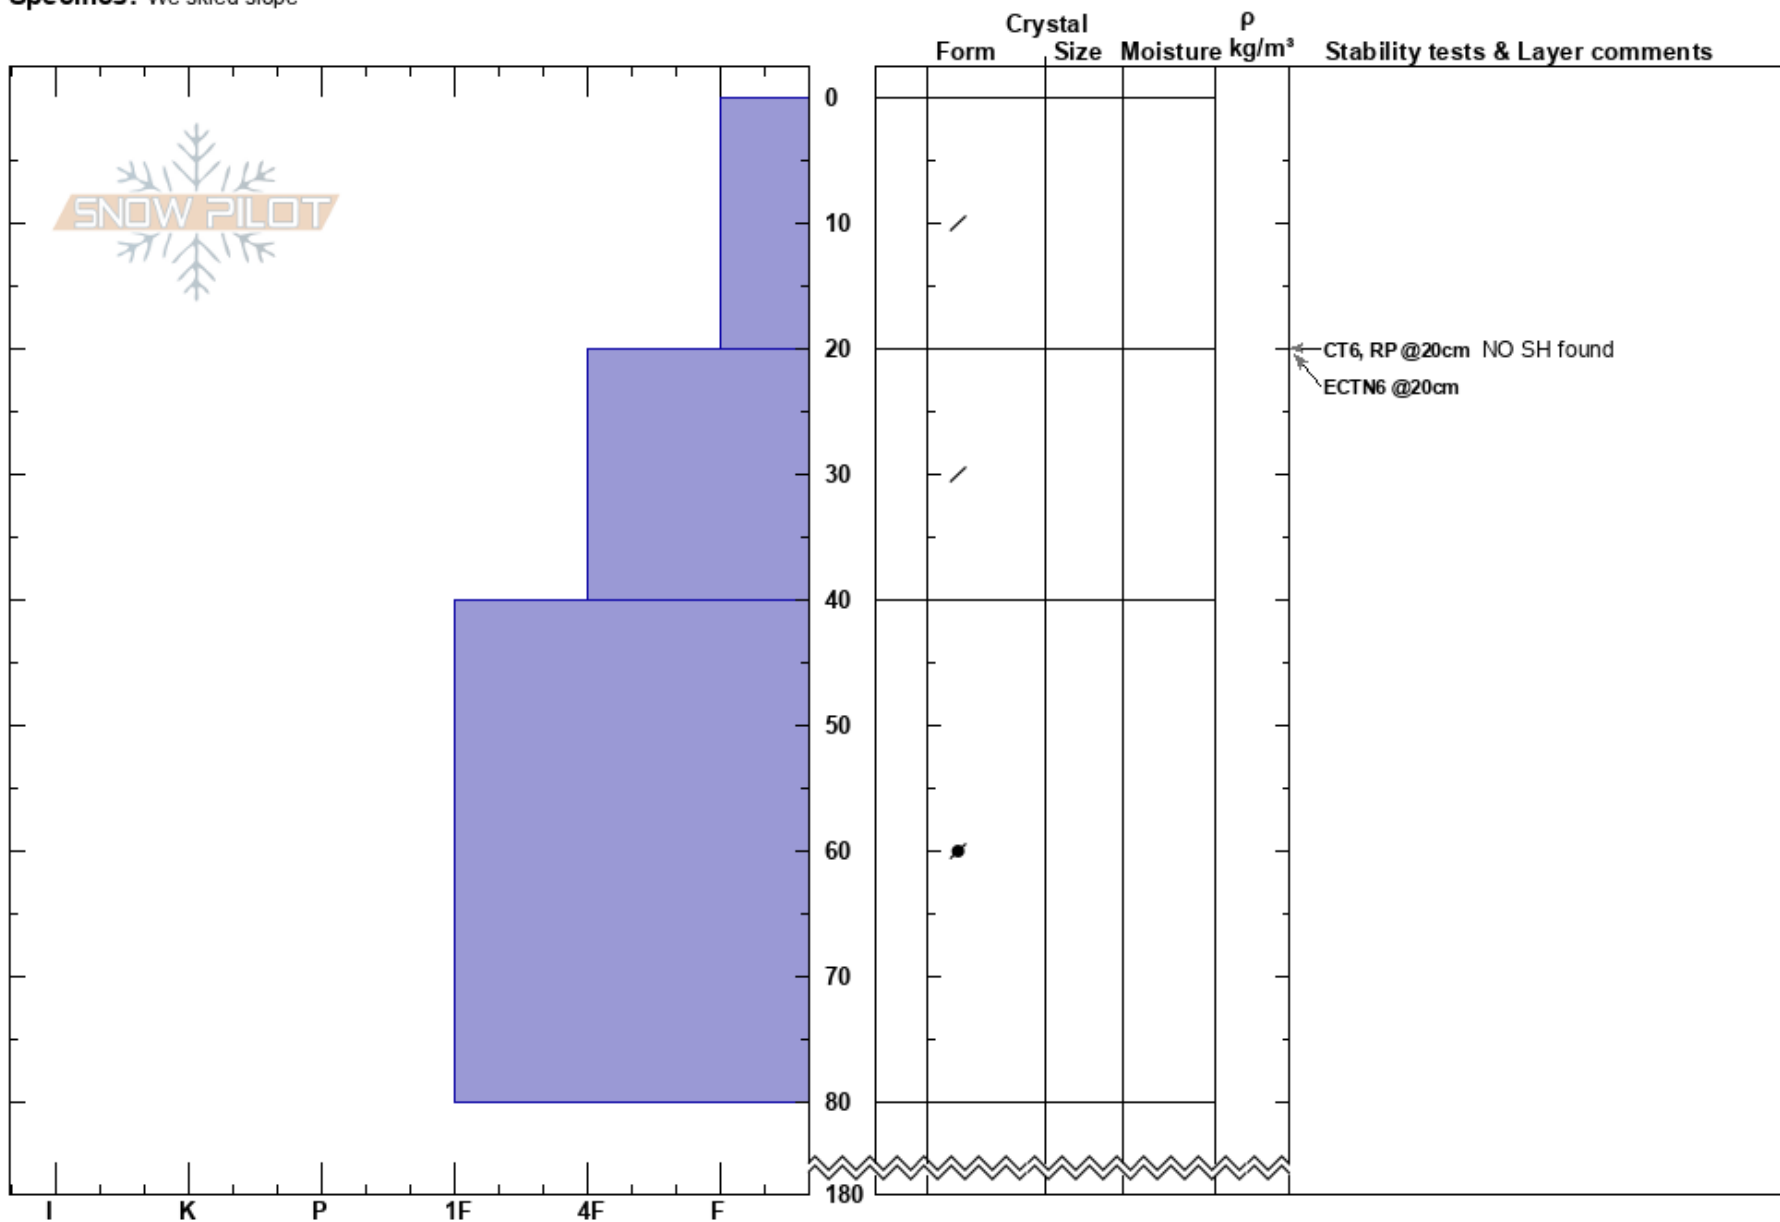

Chocolate factory
 Skeena
 BC
 Elevation: 4200 ft
 Aspect: NE
 Specifics: We skied slope

Elliot James
 11/12/2022 - 13:00
 Co-ord:
 Slope Angle: 20°
 Wind Loading:

Stability:
 Air Temperature: -1°C
 Sky Cover: BKN
 Precipitation: NO
 Wind: N Light Breeze

HS: 180
 PF: 20
 PS: 15
 Layer Notes:

Notes: Pit dug in wind exposed slope, looking for DEC 7 SH, Not found