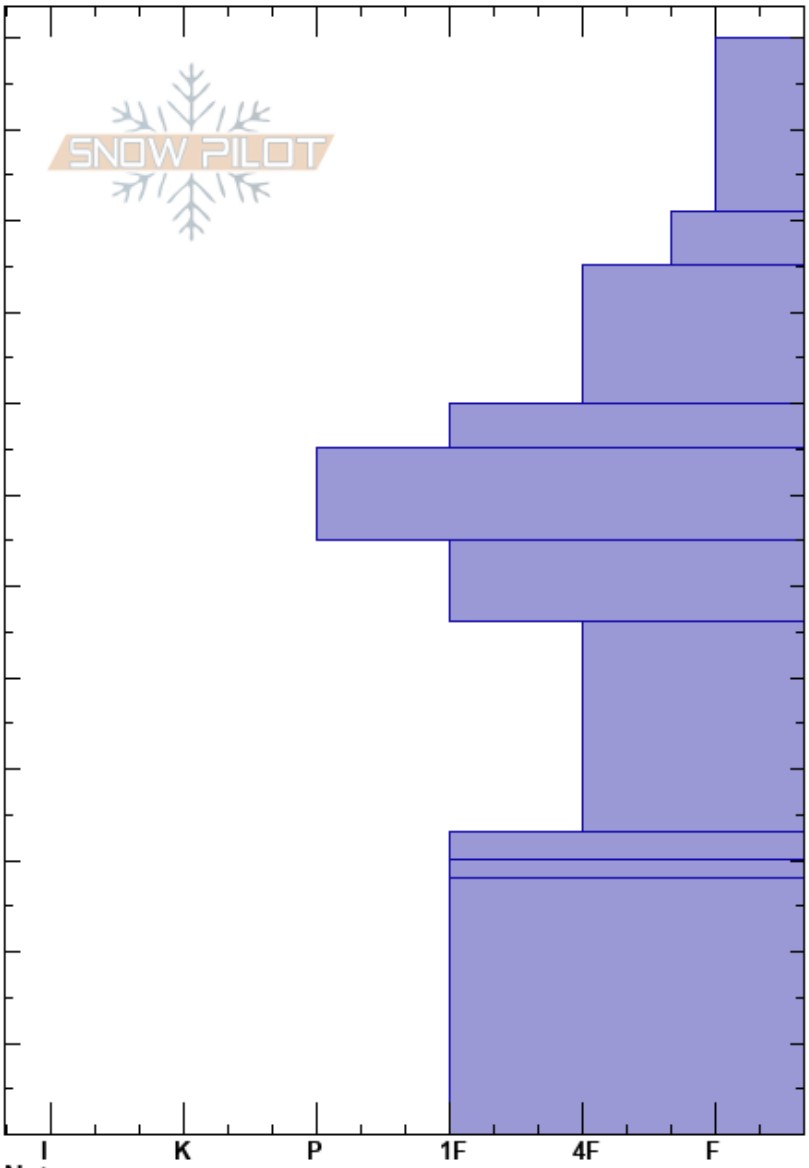

Scotts Backdoor
 Wasatch Range
 UT
 Elevation: 8918 ft
 Aspect: 30°
 Specifics:

Kiira Antenucci
 12/10/2022 - 12:38pm
 Co-ord: 40.61492N, -111.57423W
 Slope Angle: 20°
 Wind Loading: yes

Stability:
 Air Temperature:
 Sky Cover: OVC
 Precipitation: NO
 Wind: SW Moderate

HS: 120
 Layer Notes:
 56-33cm: Problematic layer

Height (ft)	Crystal		Moisture	ρ kg/m ³	Stability tests & Layer comments
	Form	Size			
110	/	1			
100	/	1			
90	.	0.5-1			
80	.	0.5			
70	.	0.3			
60	□	0.5			
45	□	1-2			
35	□	0.5			
30	⊙				
15	.				
0					ECTX