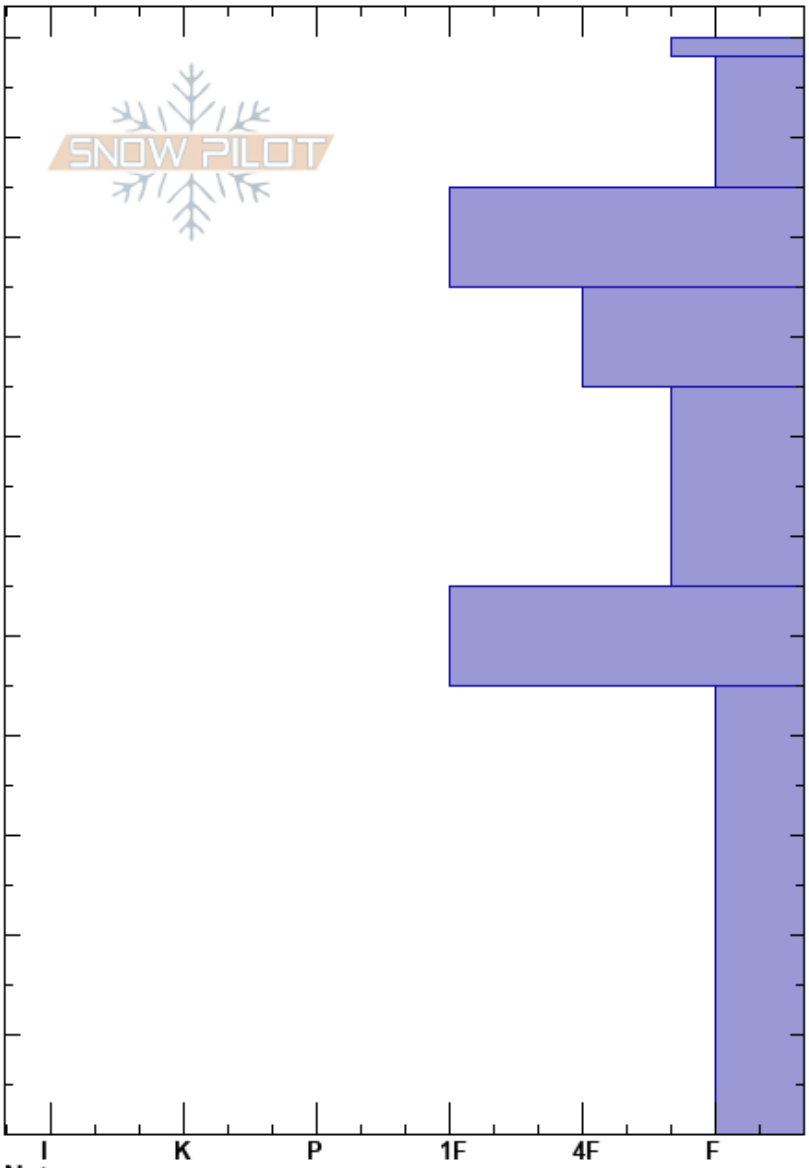

Patrol
Gore Range
CO
Elevation: 12117 ft
Aspect:
Specifics: Pit dug in a Ski Area; Ski tracks on slope; We skied slope

Matt Brooks
12/10/2022 - 2:45pm
Co-ord: 13S 400581E 4369765N
Slope Angle:
Wind Loading: previous

Stability:
Air Temperature:
Sky Cover: FEW
Precipitation: NO
Wind: SW Light Breeze

HS: 110
Layer Notes:
85-75cm: bomb ash
75-55cm: bomb ash
75-55cm: Problematic layer
55-45cm: bootpack

Height (cm)	Crystal		Moisture	ρ kg/m ³	Stability tests & Layer comments
	Form	Size			
110	•				
105	• (/)				
100	/				
90	•				
85-75	□				85-75cm: bomb ash
75-55	□				75-55cm: bomb ash
55-45	□				← ECTP16 @55cm 55-45cm: bootpack
20	□ (^)				
0					ECTX CTV, SP @0cm