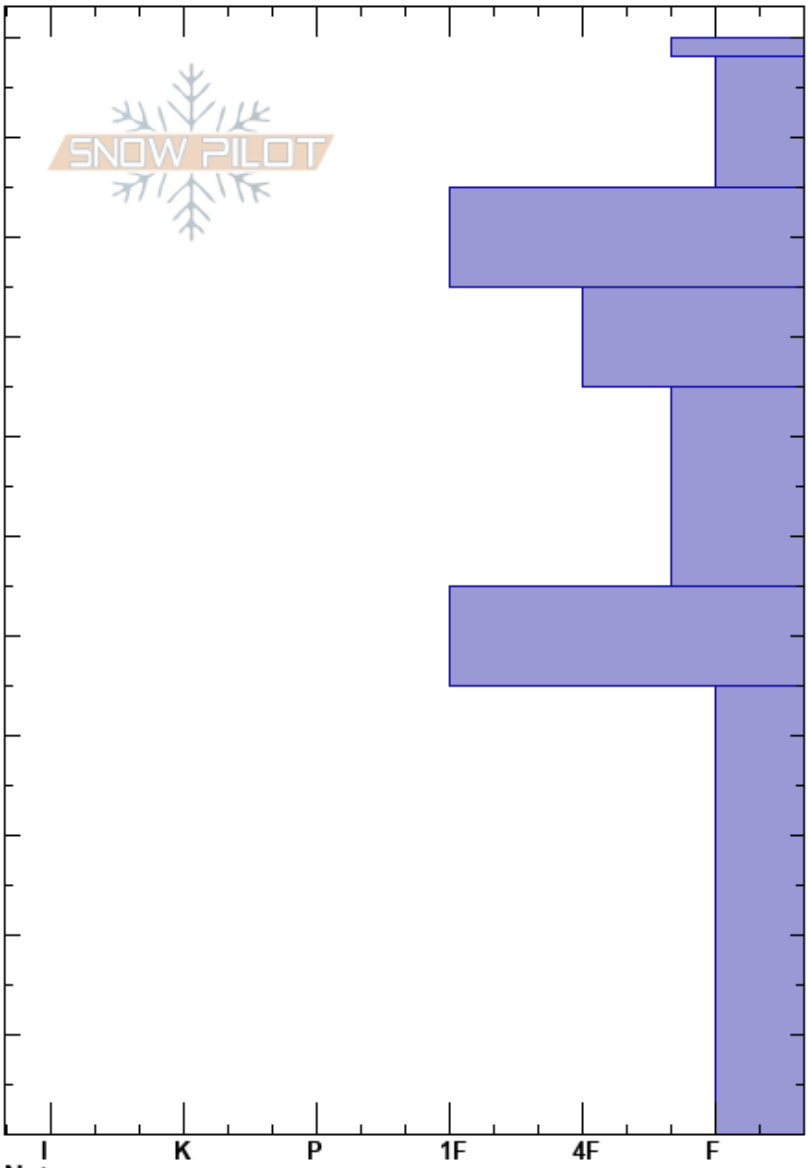

Patrol
Gore Range
CO
Elevation: 12117 ft
Aspect:
Specifics: Pit dug in a Ski Area; Ski tracks on slope; We skied slope

Matt Brooks
12/10/2022 - 2:45pm
Co-ord: 13S 400581E 4369765N
Slope Angle:
Wind Loading: previous

Stability:
Air Temperature:
Sky Cover: FEW
Precipitation: NO
Wind: SW Light Breeze

HS: 110
Layer Notes:
85-75cm: bomb ash
75-55cm: bomb ash
75-55cm: Problematic layer
55-45cm: bootpack

Elevation (ft)	Crystal		Moisture	ρ kg/m ³	Stability tests & Layer comments
	Form	Size			
110	•				
105	• (/)				
100	/				
90	•				
85	□				85-75cm: bomb ash
75	□				75-55cm: bomb ash
55	□				← ECTP16 @55cm 55-45cm: bootpack
20	□ (^)				
0					ECTX CTV, SP @0cm