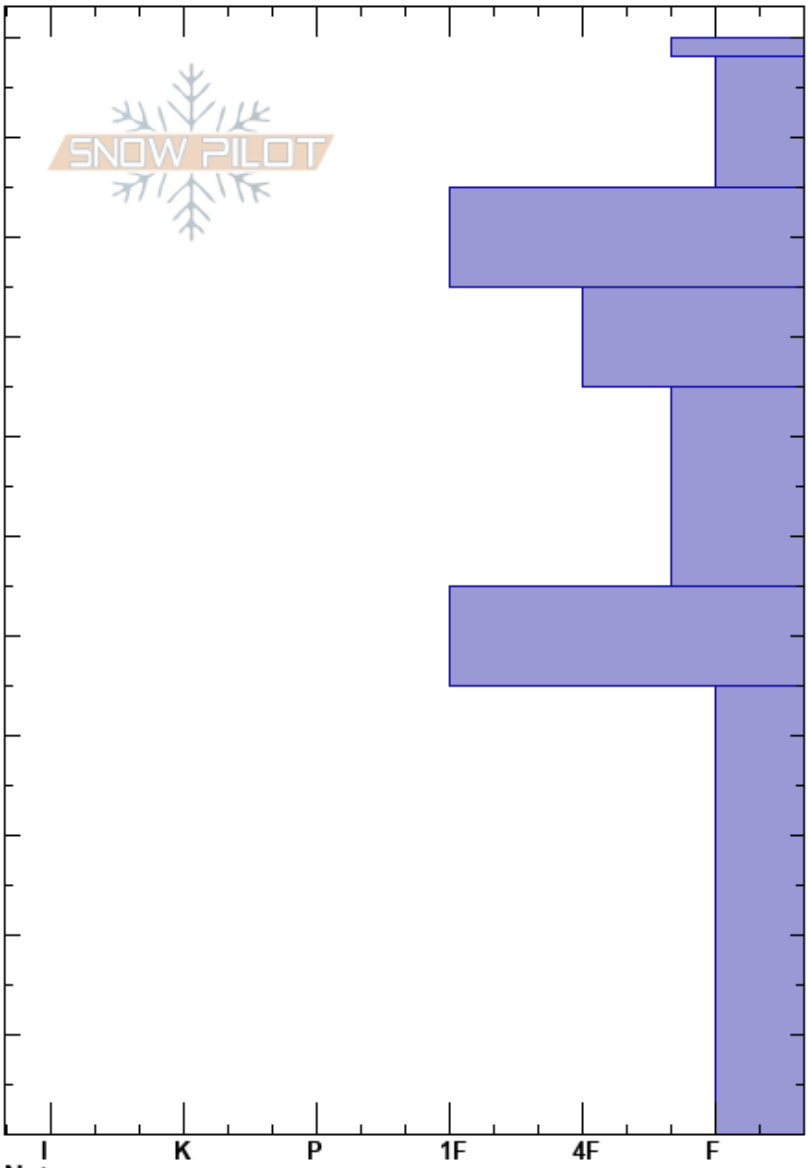

Patrol  
Gore Range  
CO  
Elevation: 12117 ft  
Aspect:  
Specifics: Pit dug in a Ski Area; Ski tracks on slope; We skied slope

Matt Brooks  
12/10/2022 - 2:45pm  
Co-ord: 13S 400581E 4369765N  
Slope Angle:  
Wind Loading: previous

Stability:  
Air Temperature:  
Sky Cover: FEW  
Precipitation: NO  
Wind: SW Light Breeze

HS: 110  
Layer Notes:  
85-75cm: bomb ash  
75-55cm: bomb ash  
75-55cm: Problematic layer  
55-45cm: bootpack

Elevation (ft)	Crystal		Moisture	$\rho$ kg/m <sup>3</sup>	Stability tests & Layer comments
	Form	Size			
110	•				
105	• (/)				
100	/				
90	•				
85	□				85-75cm: bomb ash
75	□				75-55cm: bomb ash
55	□				← ECTP16 @55cm 55-45cm: bootpack
20	□ (^)				
0					ECTX CTV, SP @0cm