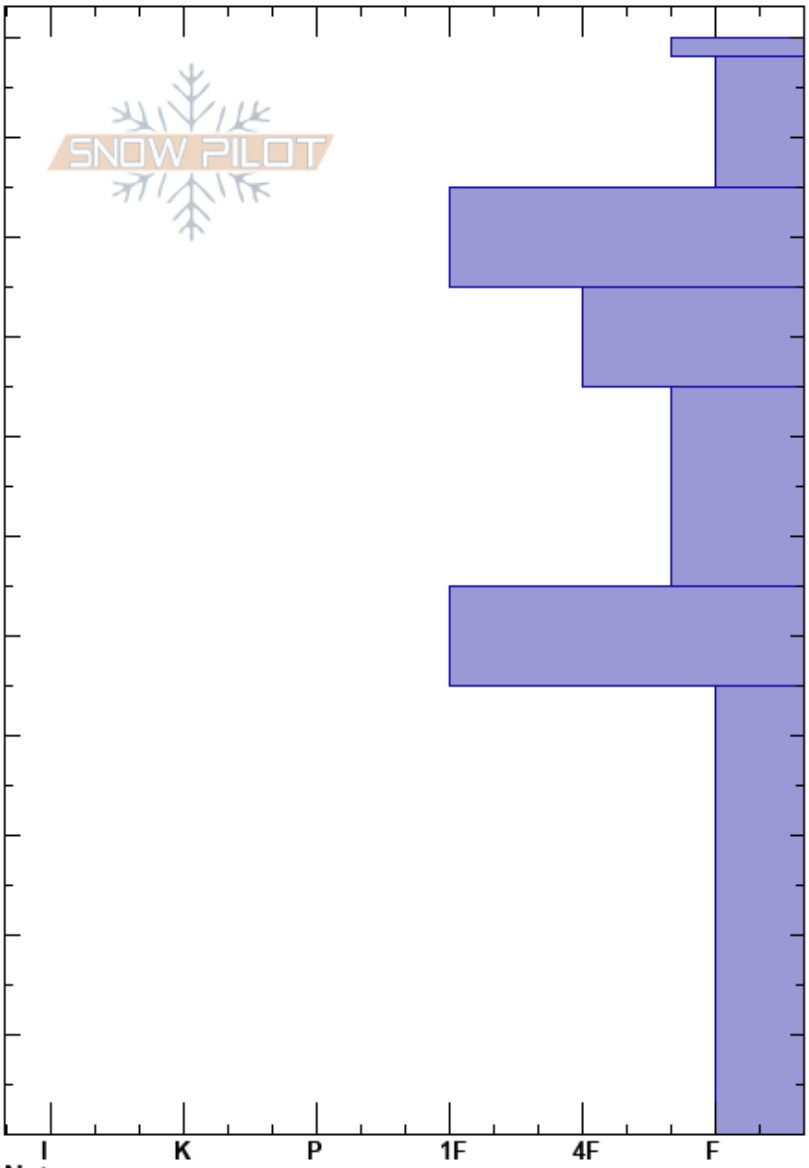

Patrol
Gore Range
CO
Elevation: 12117 ft
Aspect:
Specifics: Pit dug in a Ski Area; Ski tracks on slope; We skied slope

Matt Brooks
12/10/2022 - 2:45pm
Co-ord: 13S 400581E 4369765N
Slope Angle:
Wind Loading: previous

Stability:
Air Temperature:
Sky Cover: FEW
Precipitation: NO
Wind: SW Light Breeze

HS: 110
Layer Notes:
85-75cm: bomb ash
75-55cm: bomb ash
75-55cm: Problematic layer
55-45cm: bootpack

Height (cm)	Crystal		Moisture	ρ kg/m ³	Stability tests & Layer comments
	Form	Size			
110	•				
100	• (/)				
90	•				
80	□				85-75cm: bomb ash
70					
60	□				75-55cm: bomb ash
50	□				← ECTP16 @55cm 55-45cm: bootpack
40					
30					
20	□ (^)				
10					
0					ECTX CTV, SP @0cm