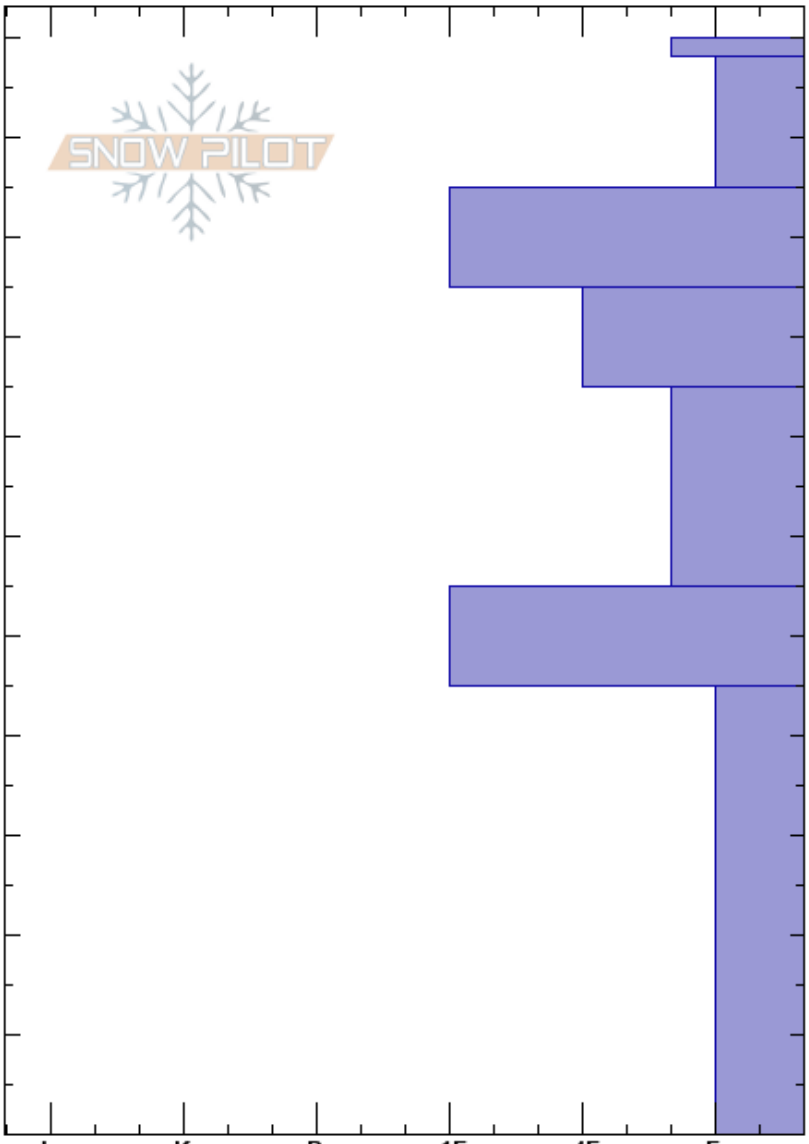

Patrol  
Gore Range  
CO  
Elevation: 12117 ft  
Aspect:  
Specifics: Pit dug in a Ski Area; Ski tracks on slope; We skied slope

Matt Brooks  
12/10/2022 - 2:45pm  
Co-ord: 13S 400581E 4369765N  
Slope Angle:  
Wind Loading: previous

Stability:  
Air Temperature:  
Sky Cover: FEW  
Precipitation: NO  
Wind: SW Light Breeze

HS: 110  
Layer Notes:  
85-75cm: bomb ash  
75-55cm: bomb ash  
75-55cm: Problematic layer  
55-45cm: bootpack

Elevation (ft)	Crystal		Moisture	$\rho$ kg/m <sup>3</sup>	Stability tests & Layer comments
	Form	Size			
110	•				
105	• (/)				
100	/				
90	•				
85-75	□				85-75cm: bomb ash
75-55	□				75-55cm: bomb ash
55-45	□				← ECTP16 @55cm 55-45cm: bootpack
20	□ (^)				
0					ECTX CTV, SP @0cm