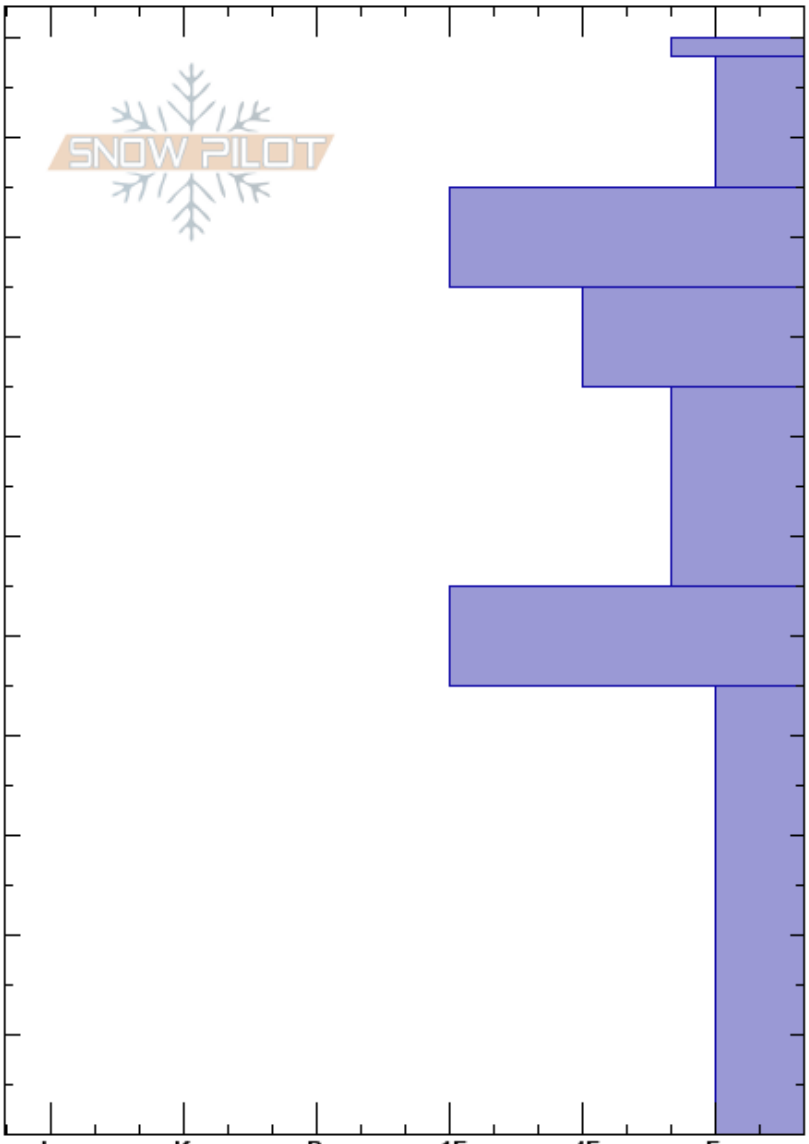

Patrol
Gore Range
CO
Elevation: 12117 ft
Aspect:

Matt Brooks
12/10/2022 - 2:45pm
Co-ord: 13S 400581E 4369765N
Slope Angle:
Wind Loading: previous

Stability:
Air Temperature:
Sky Cover: FEW
Precipitation: NO
Wind: SW Light Breeze

HS: 110
Layer Notes:
85-75cm: bomb ash
75-55cm: Problematic layer

Height (cm)	Crystal		Moisture	ρ kg/m ³	Stability tests & Layer comments
	Form	Size			
110	•				
105	• (/)				
100	/				
90	•				
85	□				85-75cm: bomb ash
80					
75	⊖				
70					
60					
55					← ECTP16 @55cm
50	□				
45					
40					
30					
25	△				
20					
10					
0					ECTX CTV, SP @0cm