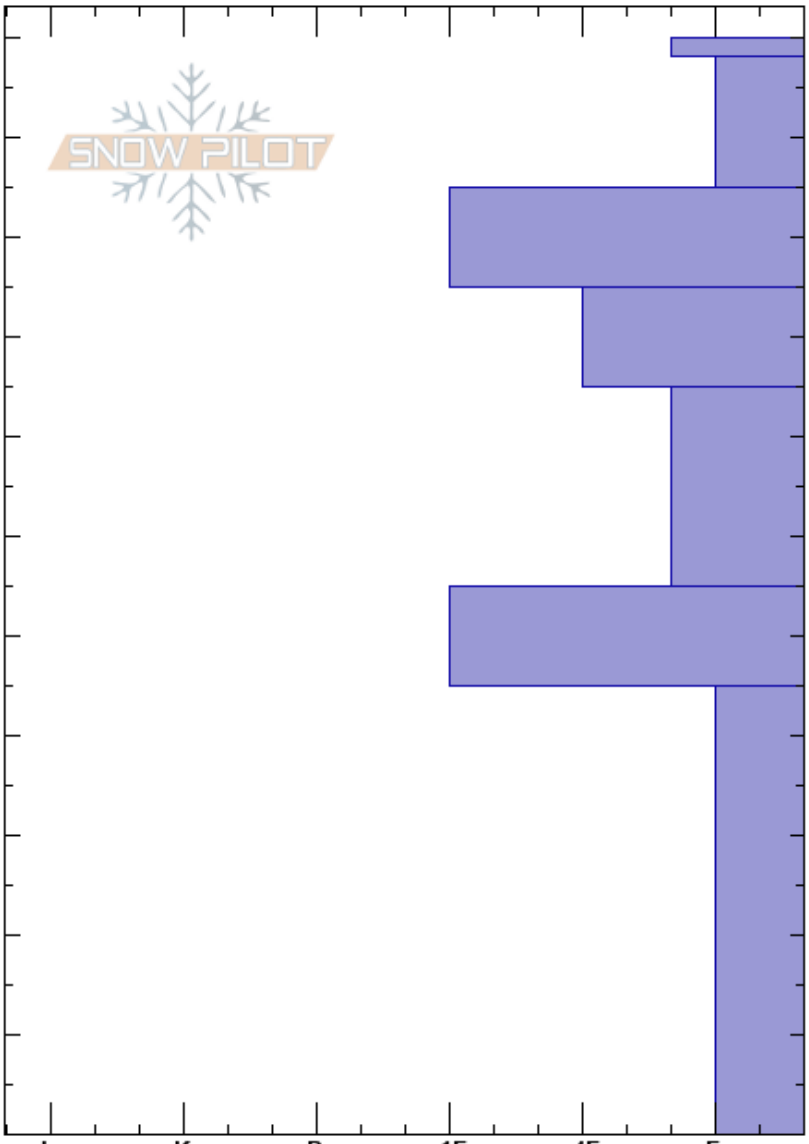

Patrol
 Gore Range
 CO
 Elevation: 12117 ft
 Aspect:
 Specifics: Pit dug in a Ski Area; Ski tracks on slope; We skied slope

Matt Brooks
 12/10/2022 - 2:45pm
 Co-ord: 13S 400581E 4369765N
 Slope Angle:
 Wind Loading: previous

Stability:
 Air Temperature:
 Sky Cover: FEW
 Precipitation: NO
 Wind: SW Light Breeze

HS: 110
 Layer Notes:
 85-75cm: bomb ash
 75-55cm: Problematic layer

Height (cm)	Crystal		Moisture	ρ kg/m ³	Stability tests & Layer comments
	Form	Size			
110	•				
105	• (/)				
100	/				
90	•				
85-75	□				85-75cm: bomb ash
75-55	⊖				← ECTP16 @55cm
50	□				
20	^				
0					ECTX CTV, SP @0cm