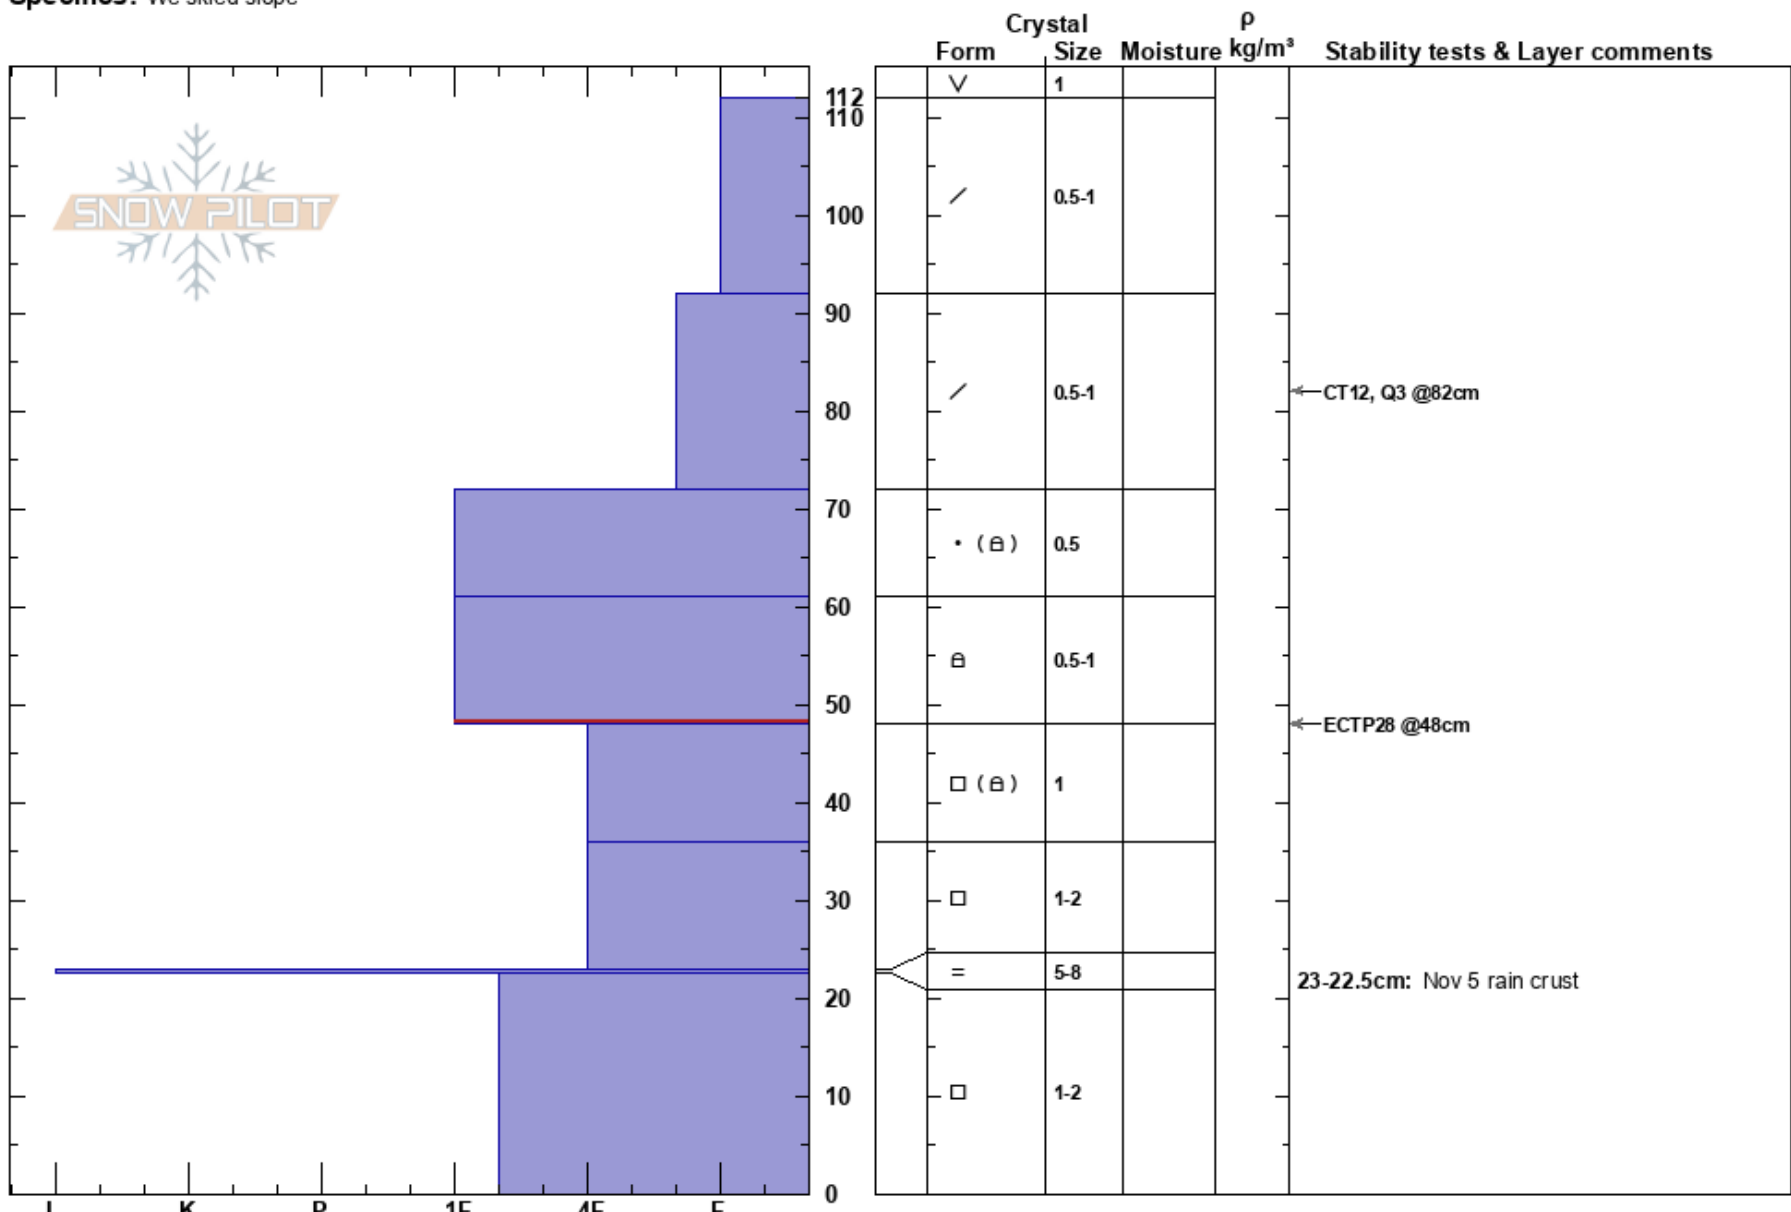

Cat Scratch  
 Park Range  
 CO  
**Elevation:** 9400 ft  
**Aspect:** N  
**Specifics:** We skied slope

Brian Gardel  
 12/10/2022 - 12:05pm  
**Co-ord:**  
**Slope Angle:** 23°  
**Wind Loading:** no

**Stability:** Fair  
**Air Temperature:** -5°C  
**Sky Cover:** CLR  
**Precipitation:** NO  
**Wind:** Calm  
**HS:** 112  
**PF:** 55  
**PS:** 20  
**Layer Notes:**  
 61-48cm: Problematic layer  
 23-22.5cm: Nov 5 rain crust

**Notes:** A gorgeous calm bluebird day with 12" of new snow from the Dec 7-8 storm. Cabin: HS 40", with a trace new over the past 24hrs. Bitch Creek: A+ snow quality, new storm snow bonding well to old surface, and improving stability trend over a week ago.