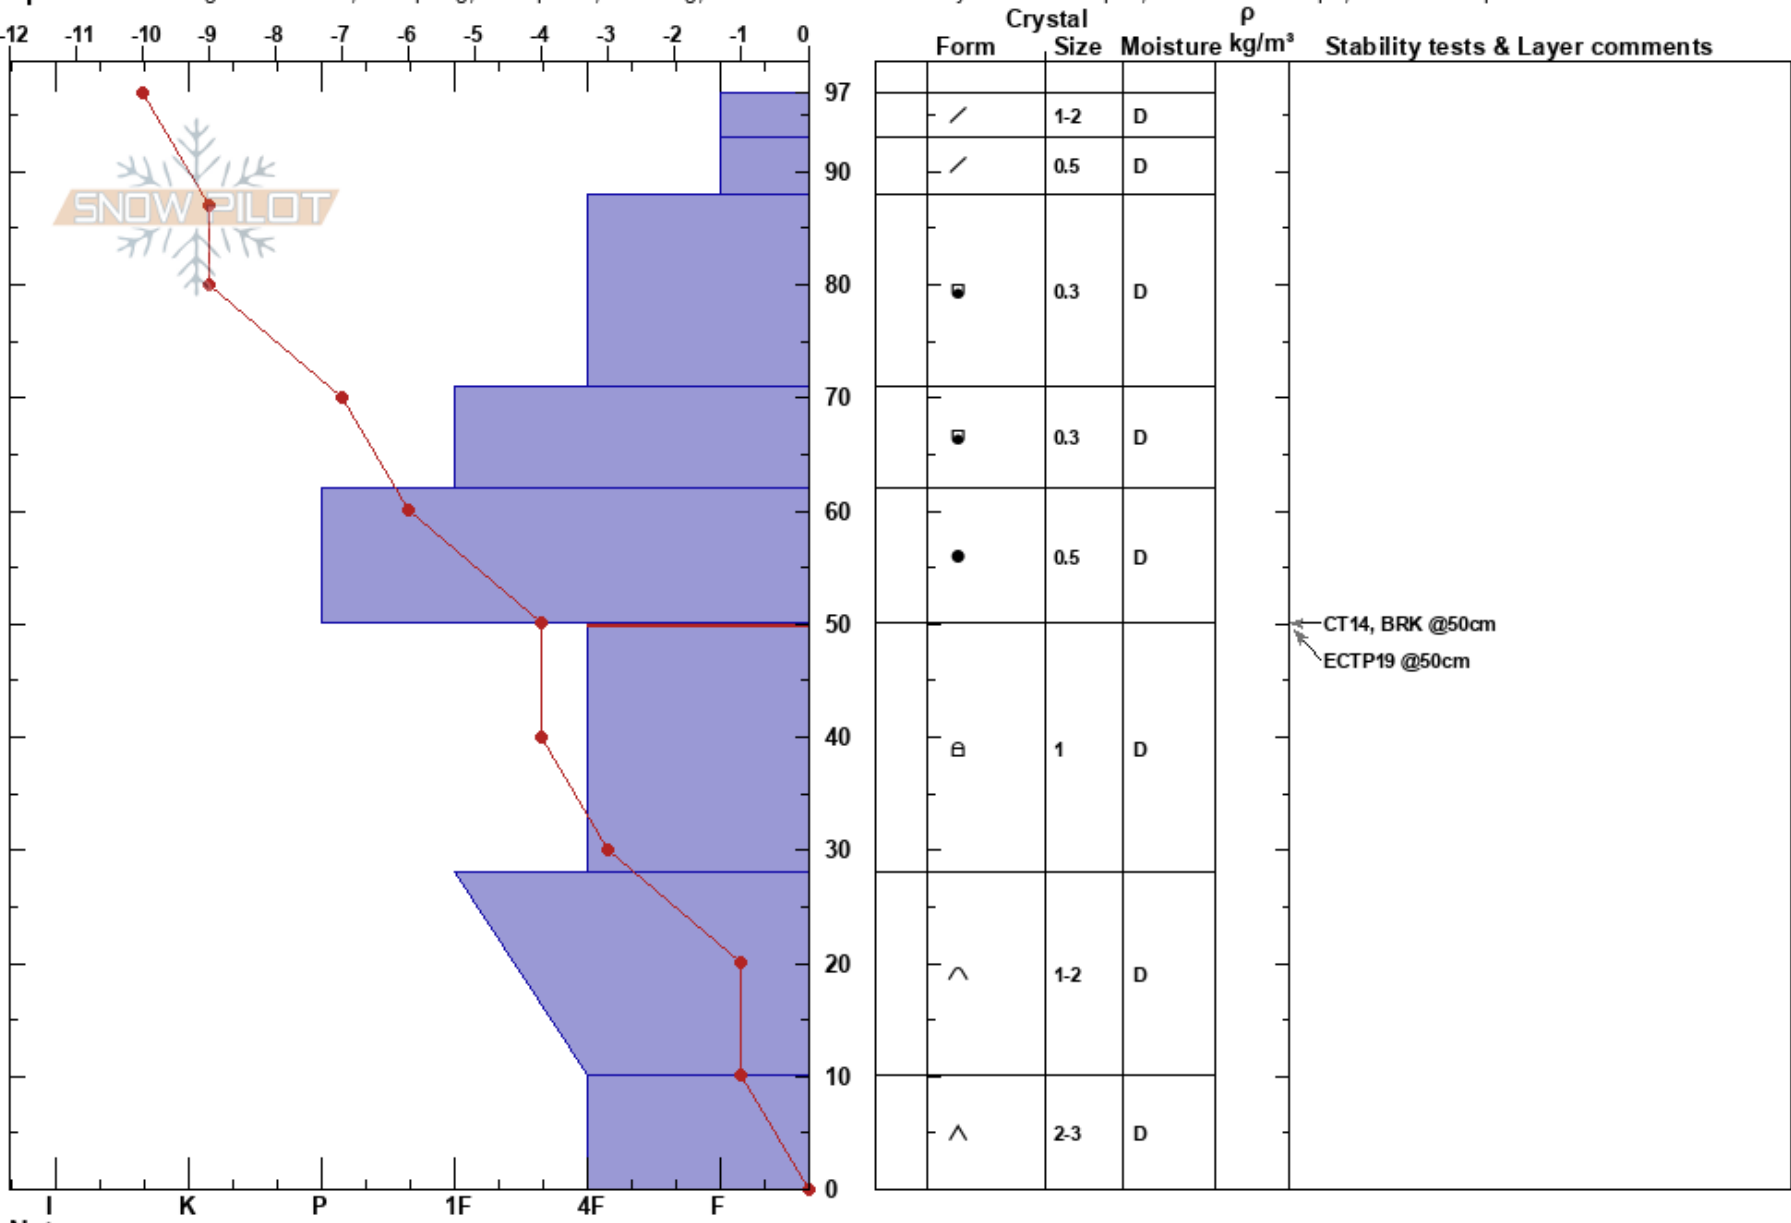

20221210-HV Runout CF Snowmass Ski Patrol
 Aspen Snowmass 12/10/2022 - 2:26pm
 CO Co-ord: 39.17115N, -106.93829E
 Elevation: 11002 ft Slope Angle: 30°
 Aspect: NE Wind Loading:

Stability: HS:97
 Air Temperature: -5°C PF: 80 50-28cm: Problematic layer
 Sky Cover: CLR PS: 15
 Precipitation: NO
 Wind: SW Light Breeze

Specifics: Pit dug in a Ski Area; Collapsing, widespread; Cracking; Recent avalanche activity on similar slopes; Ski tracks on slope; We skied slope

Notes: Bootpacked Terrain