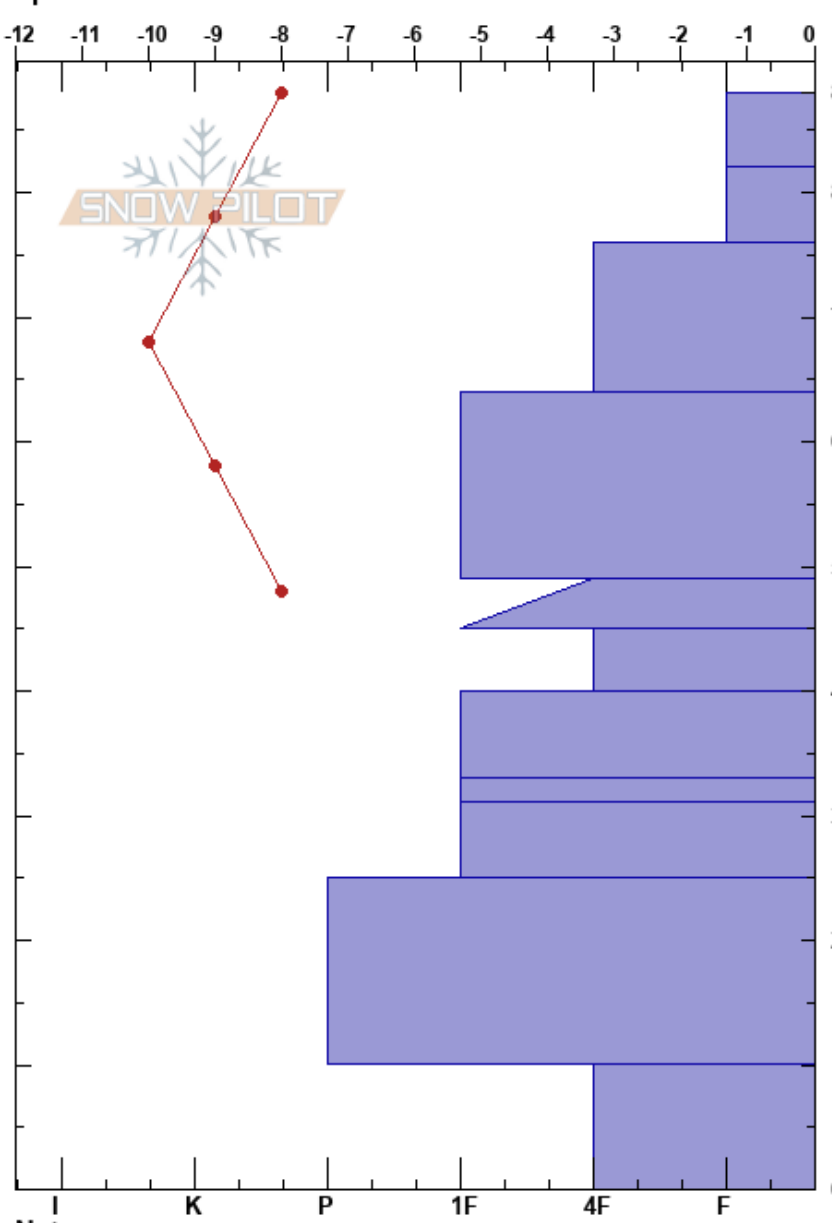

Game Creek
 Togwotee Pass
 WY
 Elevation: 9598 ft
 Aspect: 61°
 Specifics:

Weston Deutschlander
 12/10/2022 - 11:24am
 Co-ord: 43.72461N, -110.17189E
 Slope Angle: 23°
 Wind Loading:

Stability:
 Air Temperature: -1°C
 Sky Cover: OVC
 Precipitation: NO
 Wind: SW Calm

HS: 88
 PF: 80
 45-40cm: Problematic layer

Height (cm)	Crystal		Moisture	ρ kg/m ³	Stability tests & Layer comments
	Form	Size			
88	∇	2			
80	□	0.5			
80	□	0.3-0.5			
70	□	0.5-1			
60	□	0.5			← CT15, SC @60cm
50	□	0.3			← CT21, BRK @48cm
50	□	1			← ECTP21 @48cm
50	□	1			← PST90/100 (End) @48cm
40	□	1			
30	□	1.5			
20	□	1.5			
10	∧	2.5			