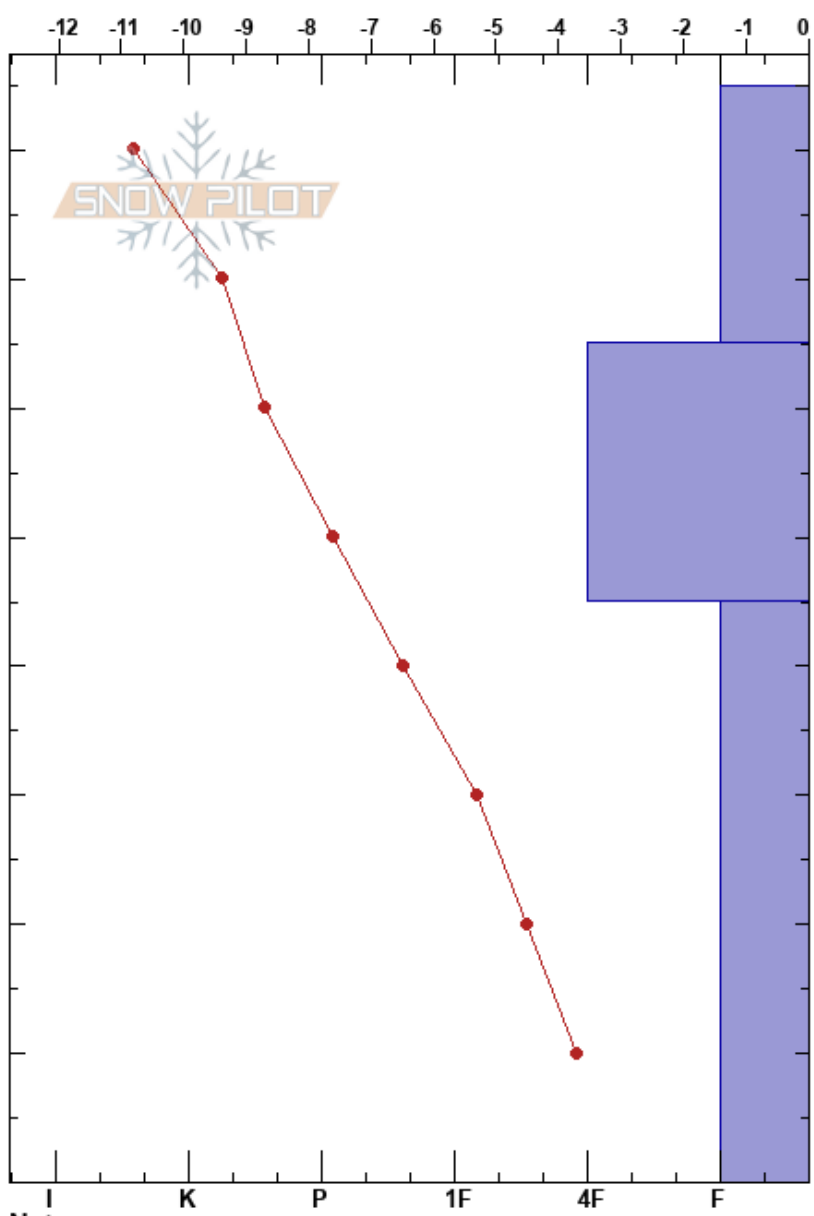

Shot Plot Full
 Sunshine Village
 AB
 Elevation: 2280 m
 Aspect:

Sarah Royce
 10/12/2022 - 14:01
 Co-ord:
 Slope Angle: 0°
 Wind Loading:

Stability:
 Air Temperature: -8.7°C PF: 40
 Sky Cover: FEW
 Precipitation: NO
 Wind: SW Light Breeze

HS:85
 Layer Notes:
 45-0cm: Problematic layer

Specifics: Pit dug in a Ski Area; Pit is representative of backcountry

Form	Crystal		Moisture	ρ kg/m ³	Stability tests & Layer comments
	Size				
/	1				
/	1-2		D		
□	1		D		
□	2-5		D		← CT17, SP @45cm ← CT22, SP @45cm ← ECTP21 @45cm