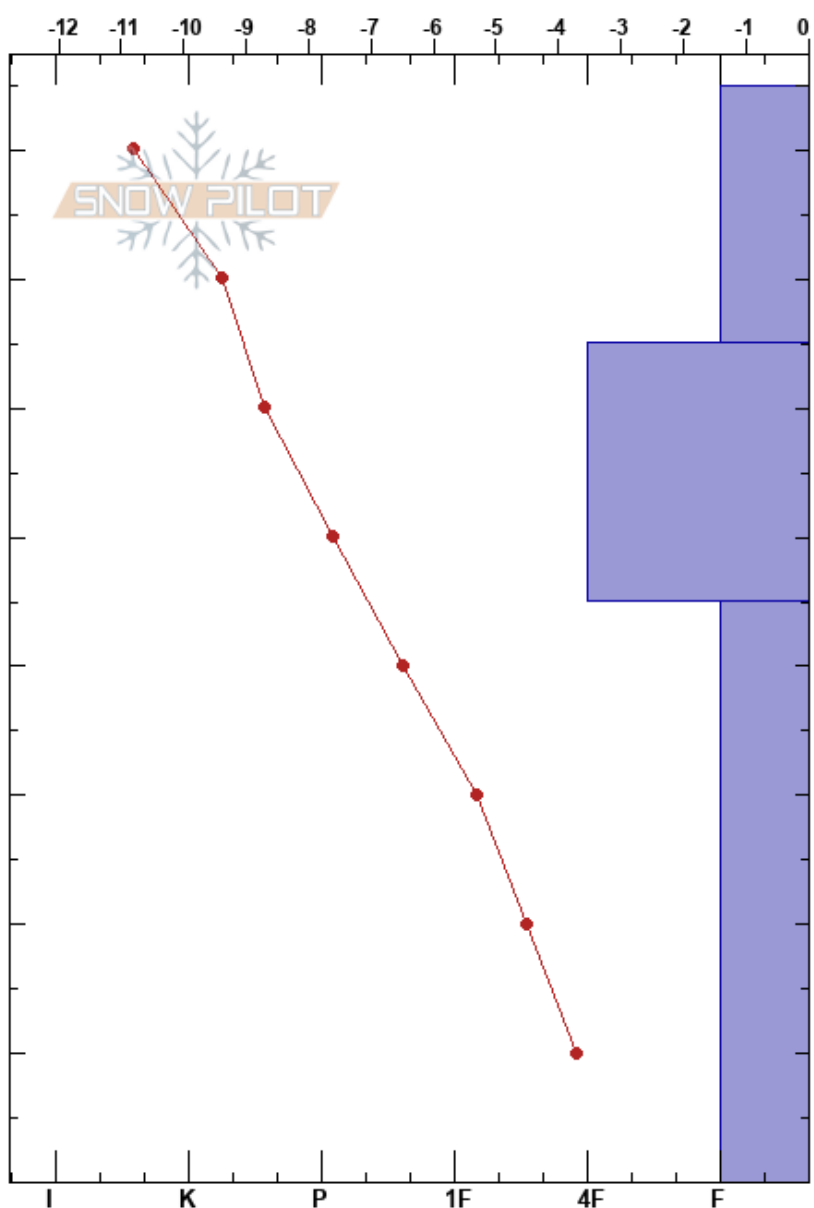

Shot Plot Full  
 Sunshine Village  
 AB  
 Elevation: 2280 m  
 Aspect:

Sarah Royce  
 10/12/2022 - 14:01  
 Co-ord:  
 Slope Angle: 0°  
 Wind Loading:

Stability:  
 Air Temperature: -8.7°C PF: 40  
 Sky Cover: FEW  
 Precipitation: NO  
 Wind: SW Light Breeze

HS:85  
 Layer Notes:  
 45-0cm: Problematic layer

Specifics: Pit dug in a Ski Area; Pit is representative of backcountry

Form	Crystal		Moisture	$\rho$ kg/m <sup>3</sup>	Stability tests & Layer comments
	Size				
/	1				
/	1-2		D		
□	1		D		
□	2-5		D		← CT17, SP @45cm ← CT22, SP @45cm ← ECTP21 @45cm