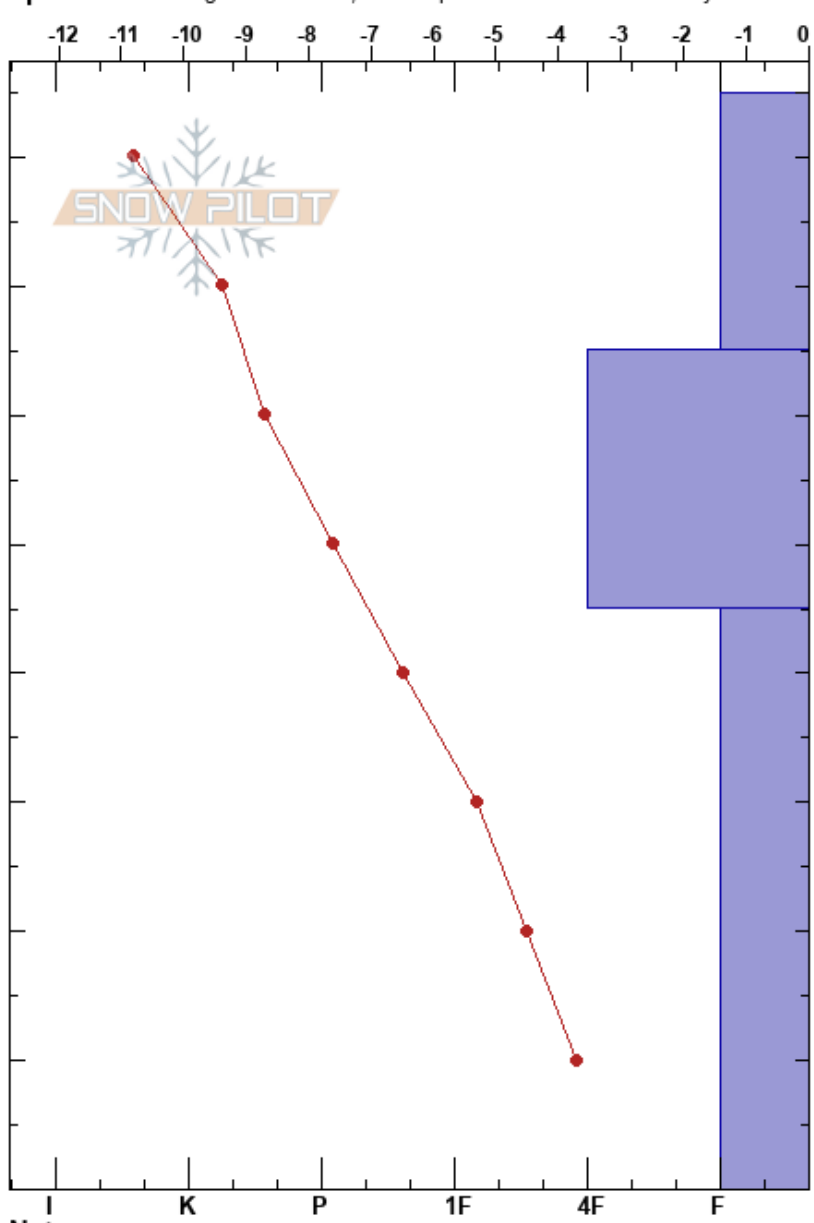

Shot Plot Full Profile
 Sunshine Village
 AB
 Elevation: 2280 m
 Aspect: NW

Sarah Royce
 10/12/2022 - 14:01
 Co-ord:
 Slope Angle: 0°
 Wind Loading:

Stability:
 Air Temperature: -8.7°C PF: 40
 Sky Cover: FEW
 Precipitation: NO
 Wind: SW Light Breeze

HS:85
 Layer Notes:
 45-0cm: Problematic layer

Specifics: Pit dug in a Ski Area; Pit is representative of backcountry

Form	Crystal		Moisture	ρ kg/m ³	Stability tests & Layer comments
	Size				
/	1				
/	1-2		D		
□	1		D		
□	2-5		D		← CT17, SP @40cm ← CT22, SP @40cm ← ECTP21 @40cm