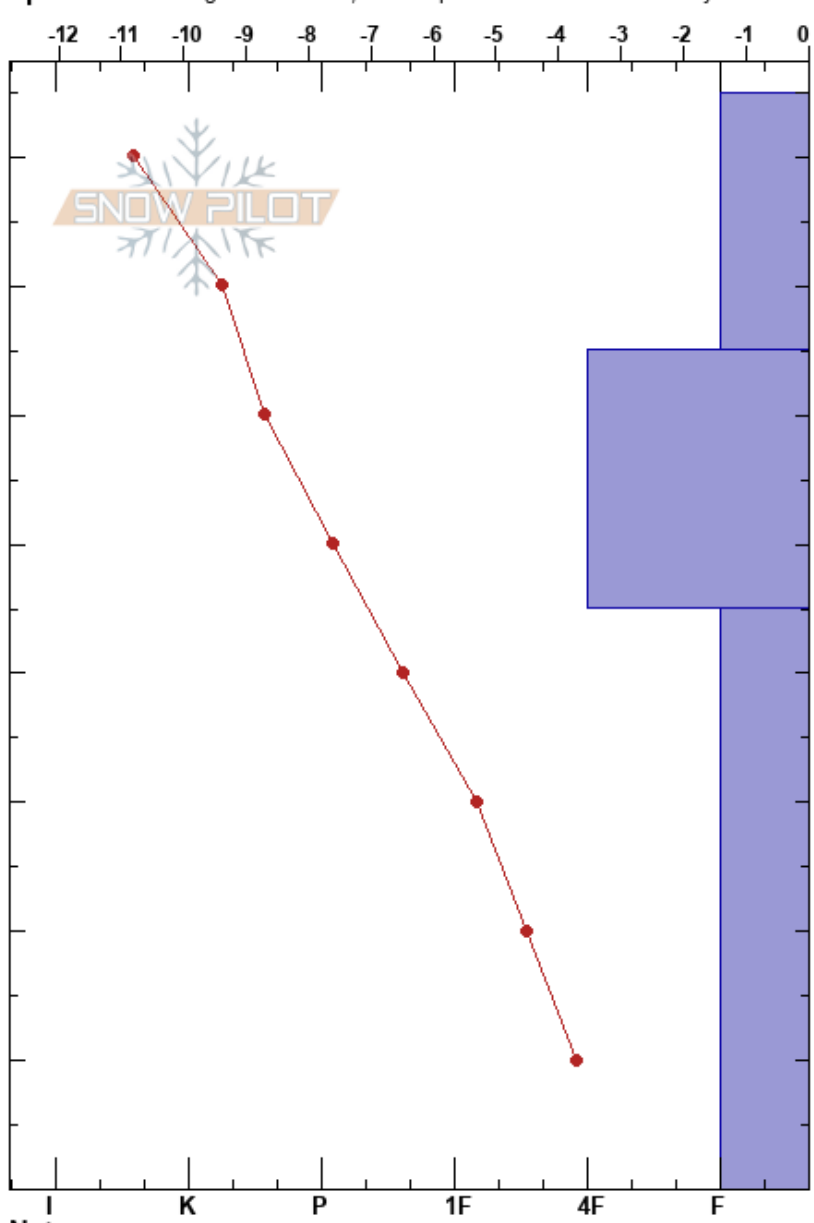

Shot Plot Full Profile
 Sunshine Village
 AB
 Elevation: 2280 m
 Aspect: NW

Sarah Royce
 10/12/2022 - 14:01
 Co-ord:
 Slope Angle: 0°
 Wind Loading:

Stability:
 Air Temperature: -8.7°C PF: 40
 Sky Cover: FEW
 Precipitation: NO
 Wind: SW Light Breeze

HS:85
 Layer Notes:
 45-0cm: Problematic layer

Specifics: Pit dug in a Ski Area; Pit is representative of backcountry

Form	Crystal		Moisture	ρ kg/m ³	Stability tests & Layer comments
	Size				
/	1				
/	1-2		D		
□	1		D		
					← CT17, SP @40cm ← CT22, SP @40cm ← ECTP21 @40cm
□	2-5		D		