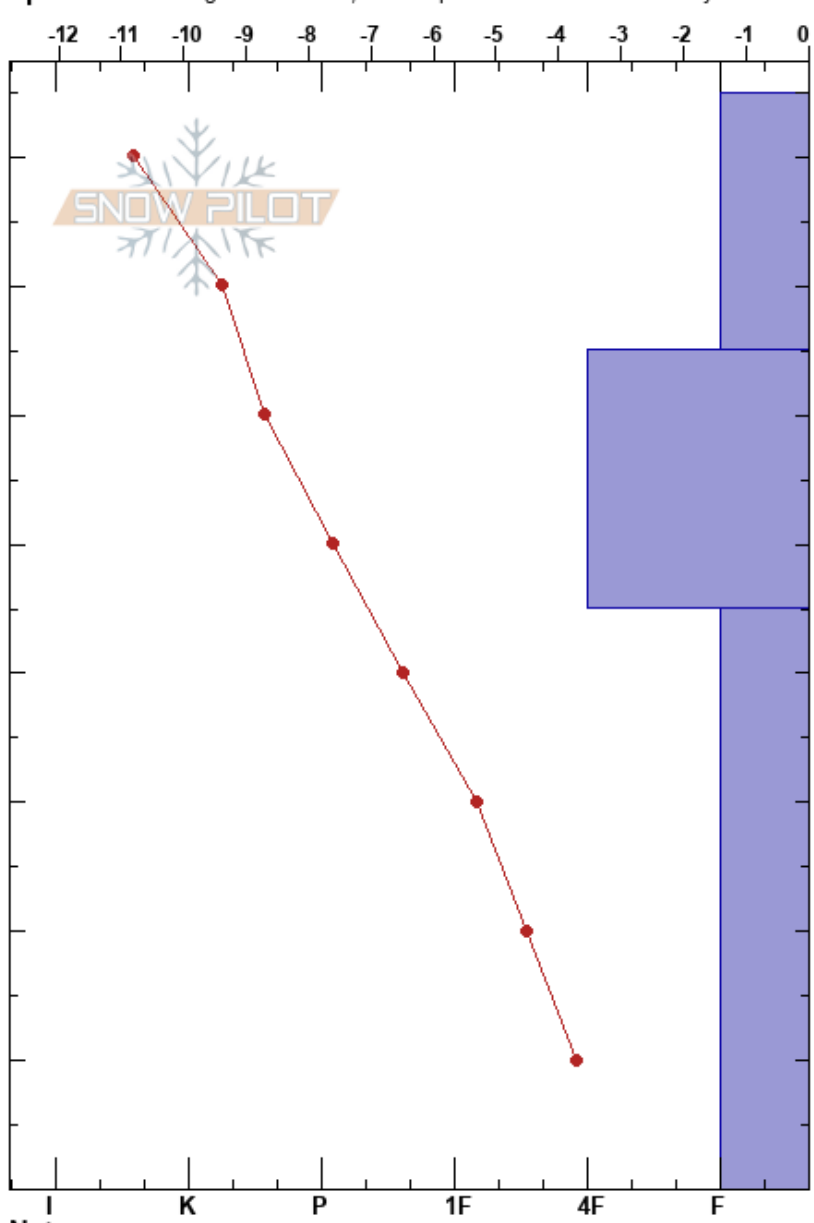

Shot Plot Full Profile
 Sunshine Village
 AB
 Elevation: 2280 m
 Aspect: NW

Sarah Royce
 10/12/2022 - 14:01
 Co-ord:
 Slope Angle: 0°
 Wind Loading:

Stability: **HS:85**
 Air Temperature: -8.7°C PF: 40 45-0cm: Problematic layer
 Sky Cover: FEW
 Precipitation: NO
 Wind: SW Light Breeze

Specifics: Pit dug in a Ski Area; Pit is representative of backcountry

Form	Crystal		Moisture	ρ kg/m ³	Stability tests & Layer comments
	Size				
/	1				
/	1-2		D		
□	1		D		
□	2-5		D		← CT17, SP @40cm ← CT22, SP @40cm ← ECTP21 @40cm