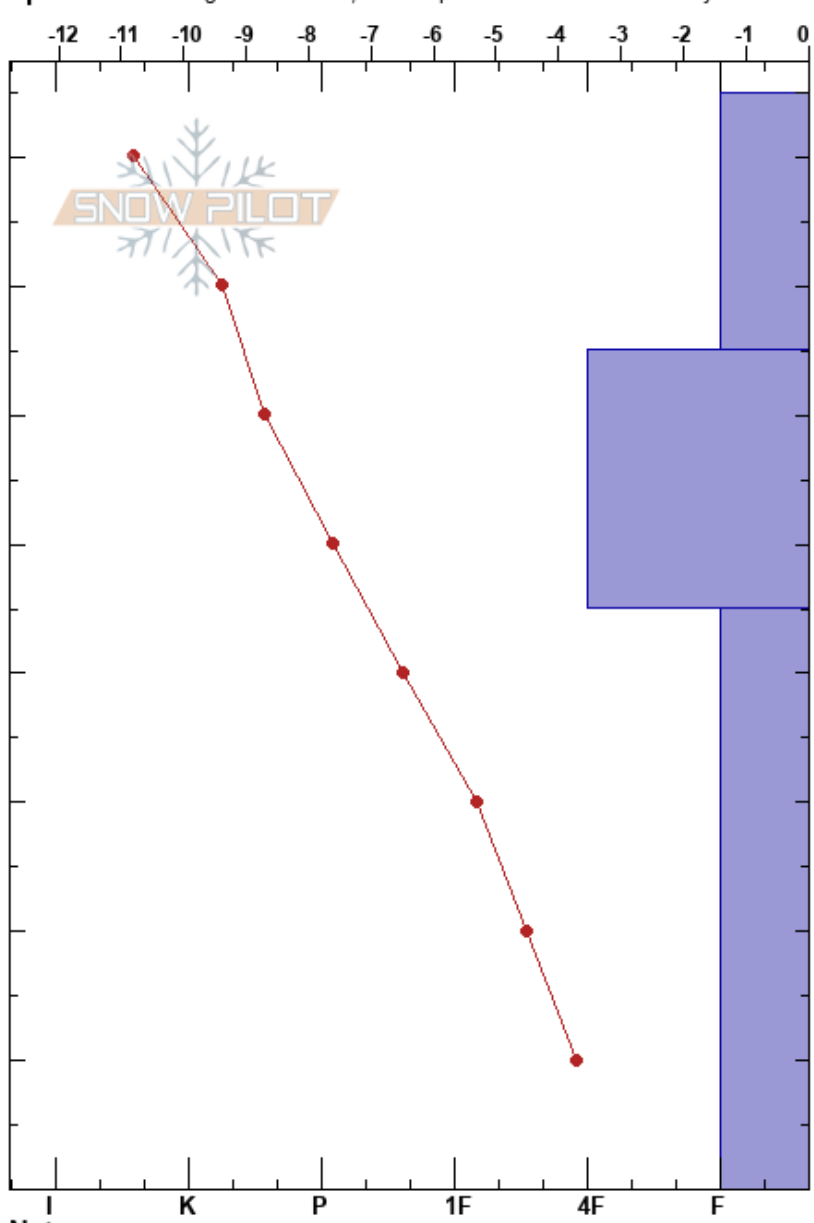

Shot Plot Full Profile
 Sunshine Village
 AB
Elevation: 2280 m
Aspect: NW

Sarah Royce
 10/12/2022 - 14:01
Co-ord:
Slope Angle: 0°
Wind Loading:

Stability: **HS:**85
Air Temperature: -8.7°C **PF:** 40 45-0cm: Problematic layer
Sky Cover: FEW
Precipitation: NO
Wind: SW Light Breeze

Specifics: Pit dug in a Ski Area; Pit is representative of backcountry

Form	Crystal		Moisture	ρ kg/m³	Stability tests & Layer comments
	Size				
/	1				
/	1-2		D		
□	1		D		
□	2-5		D		← CT17, SP @40cm ← CT22, SP @40cm ← ECTP21 @40cm