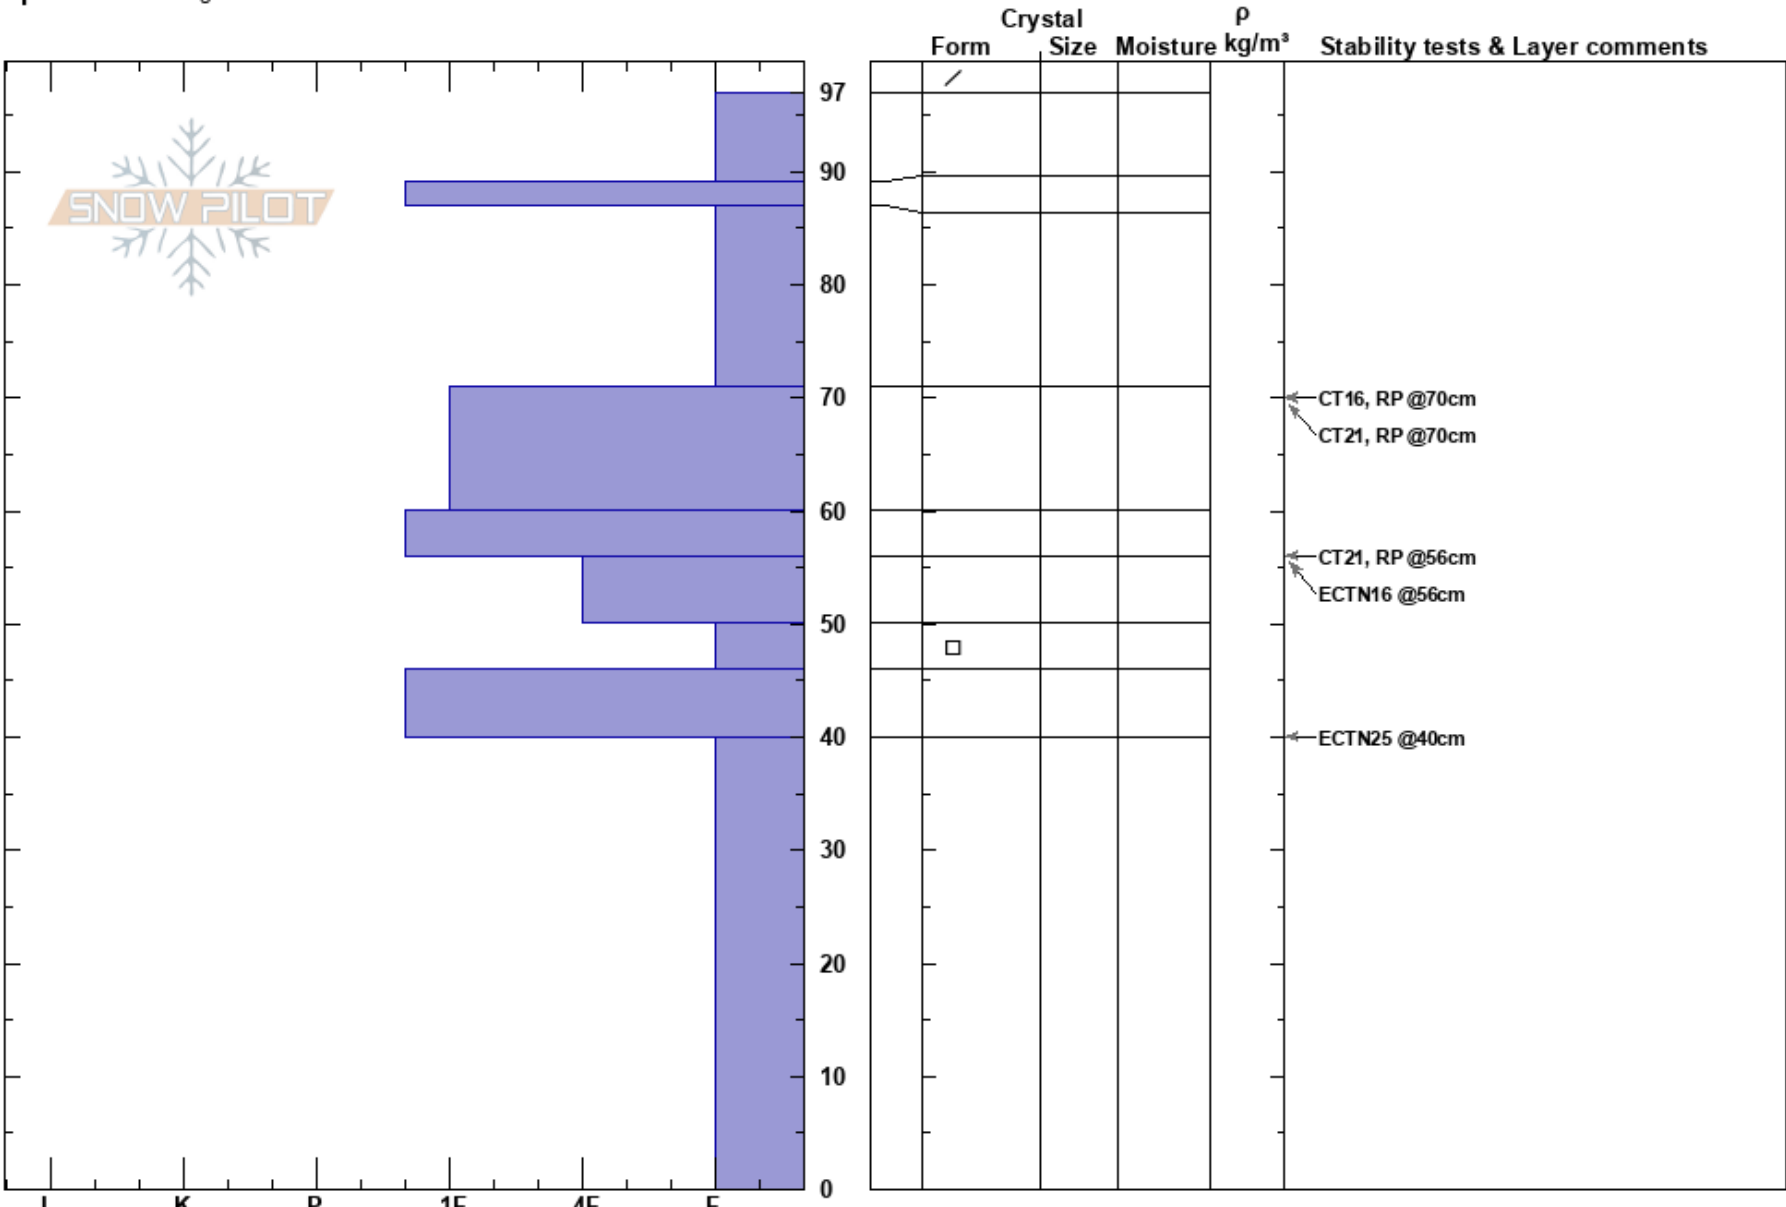

UP Midpath O
 Gore Range
 CO
Elevation: 12000 ft
Aspect: NE
Specifics: Pit dug in a Ski Area

Arthur Elmer
 12/10/2022 - 11:30pm
Co-ord:
Slope Angle:
Wind Loading:

Stability:
Air Temperature:
Sky Cover:
Precipitation: NO
Wind: SE Light Breeze

HS: 97
PS: 20 56-50cm: Problematic layer

Layer Notes:

Notes: