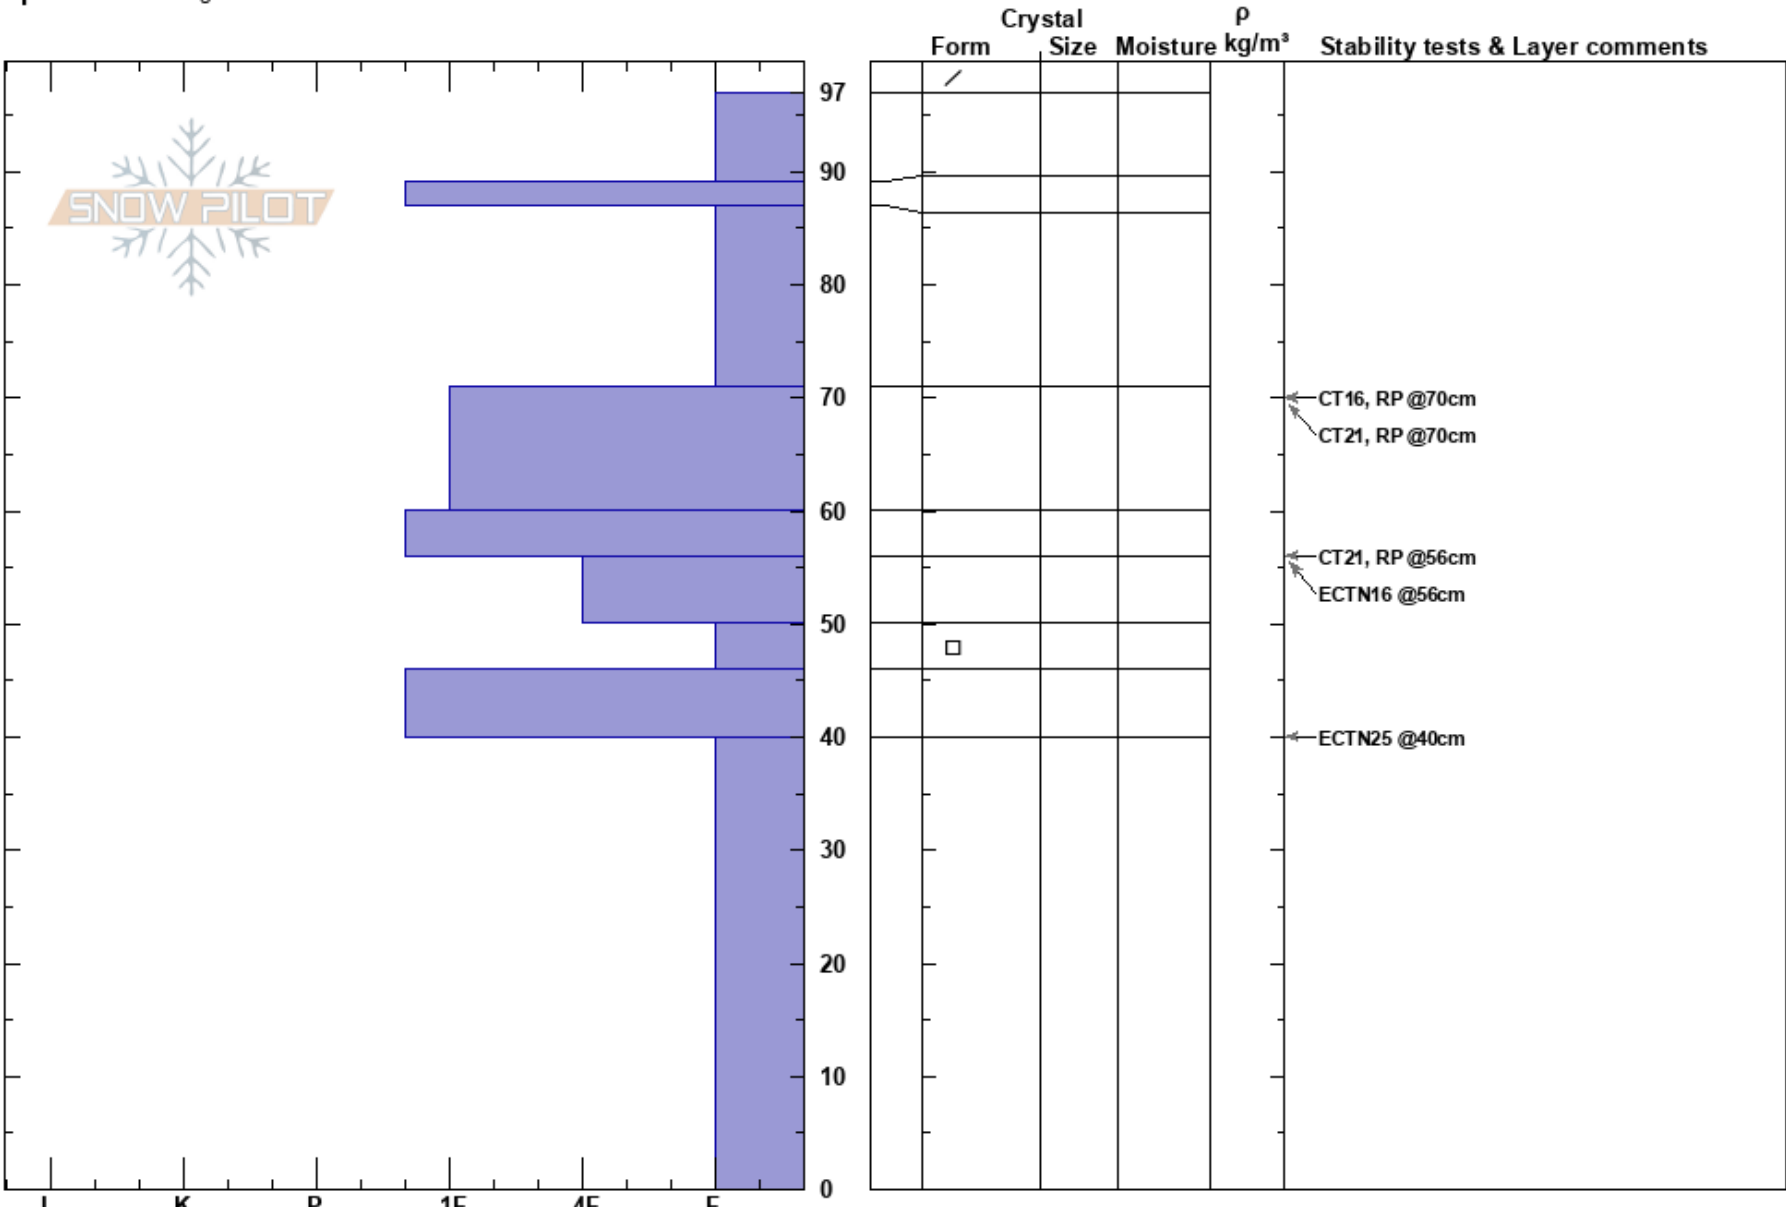

UP Midpath O
 Gore Range
 CO
 Elevation: 12000 ft
 Aspect: NE
 Specifics: Pit dug in a Ski Area

Arthur Elmer
 12/10/2022 - 11:30pm
 Co-ord:
 Slope Angle:
 Wind Loading:

Stability: **HS:97**
 Air Temperature:
 Sky Cover:
 Precipitation: NO
 Wind: SE Light Breeze

PS: 20 56-50cm: Problematic layer

Notes: