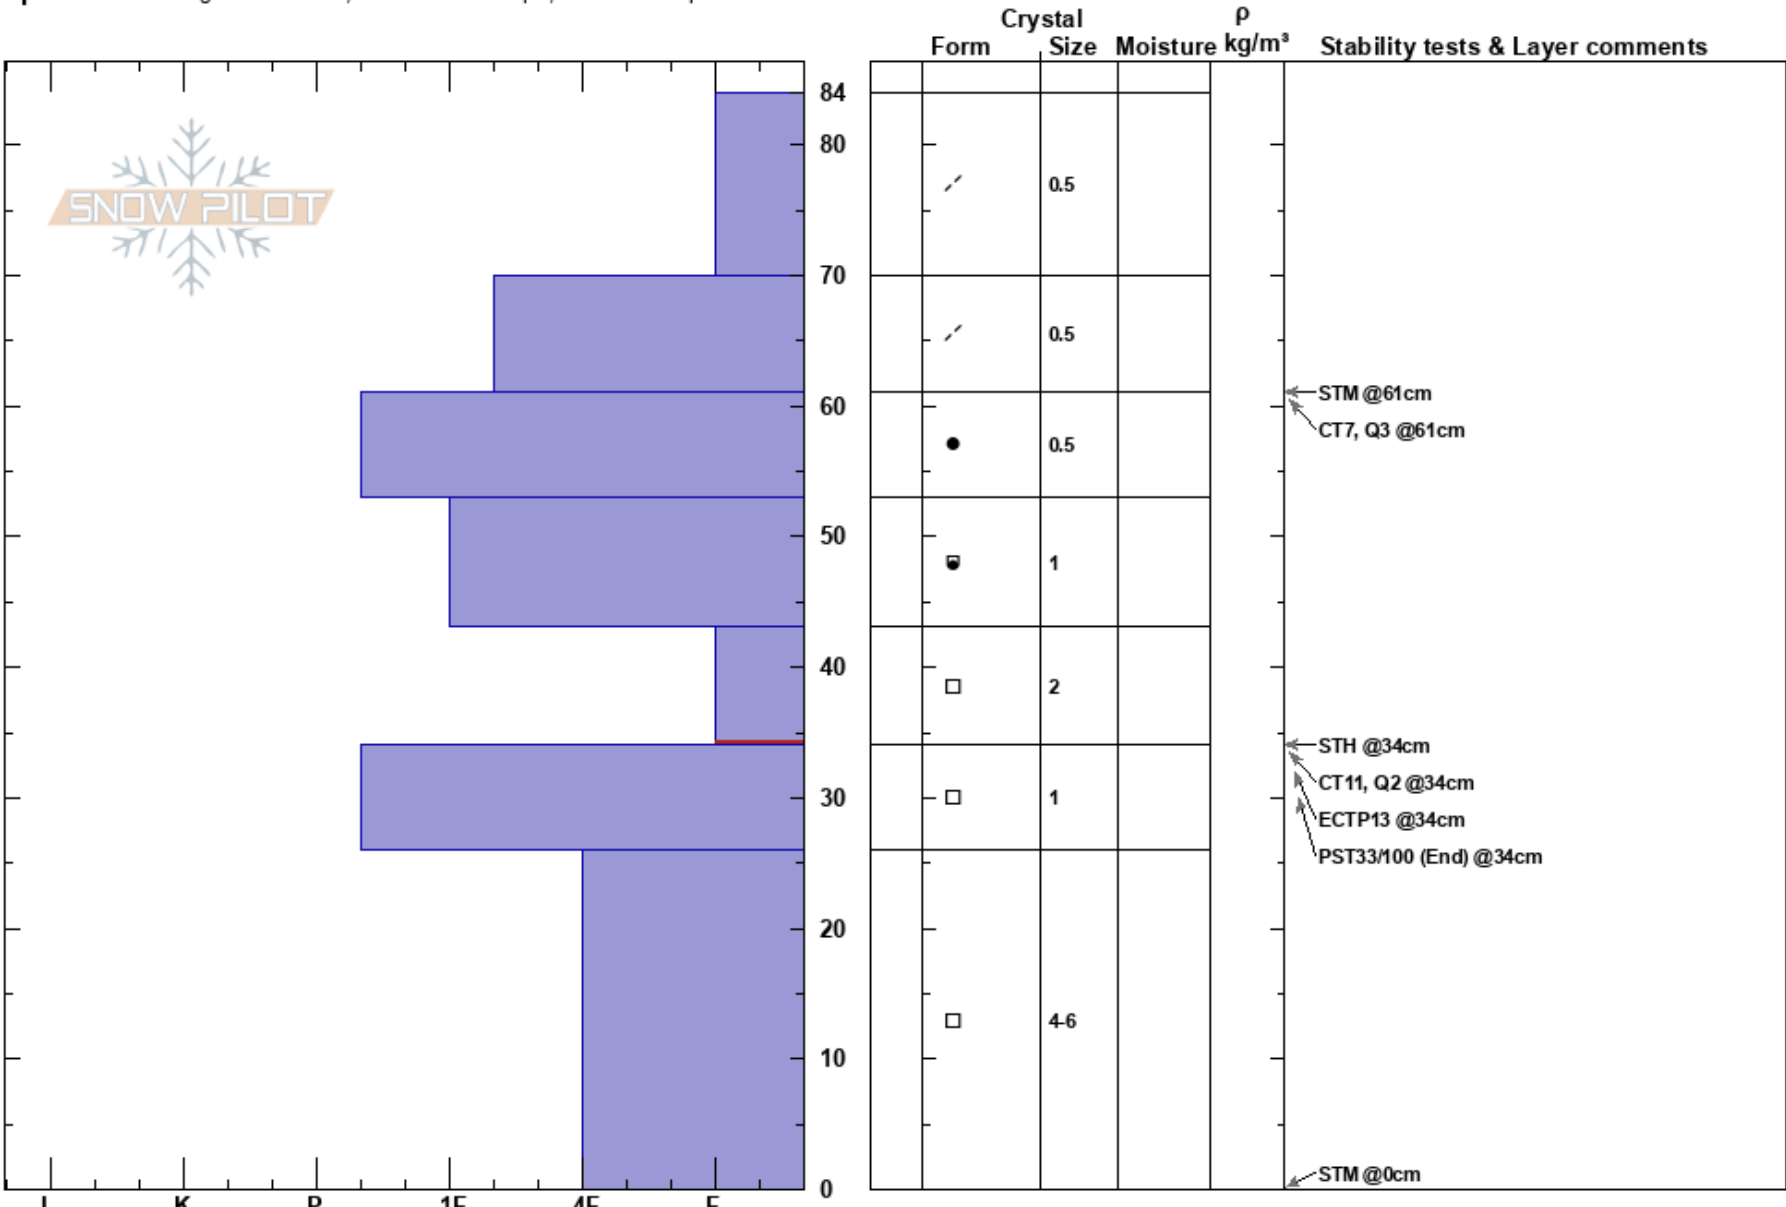

Union Pk 3 (mid)  
 Vail/Summit County  
 CO  
**Elevation:** 12038 ft  
**Aspect:** 25°  
**Specifics:** Pit dug in a Ski Area; Ski tracks on slope; We skied slope

Noah Williams  
 12/10/2022 - 1:50pm  
**Co-ord:** 39.46875N, -106.17012W  
**Slope Angle:** 33°  
**Wind Loading:** previous

**Stability:**  
**Air Temperature:** -2°C  
**Sky Cover:** FEW  
**Precipitation:** NO  
**Wind:** NW Moderate

**HS:** 84  
**PF:** 20 43-34cm: Problematic layer  
**PS:** 80

**Notes:**