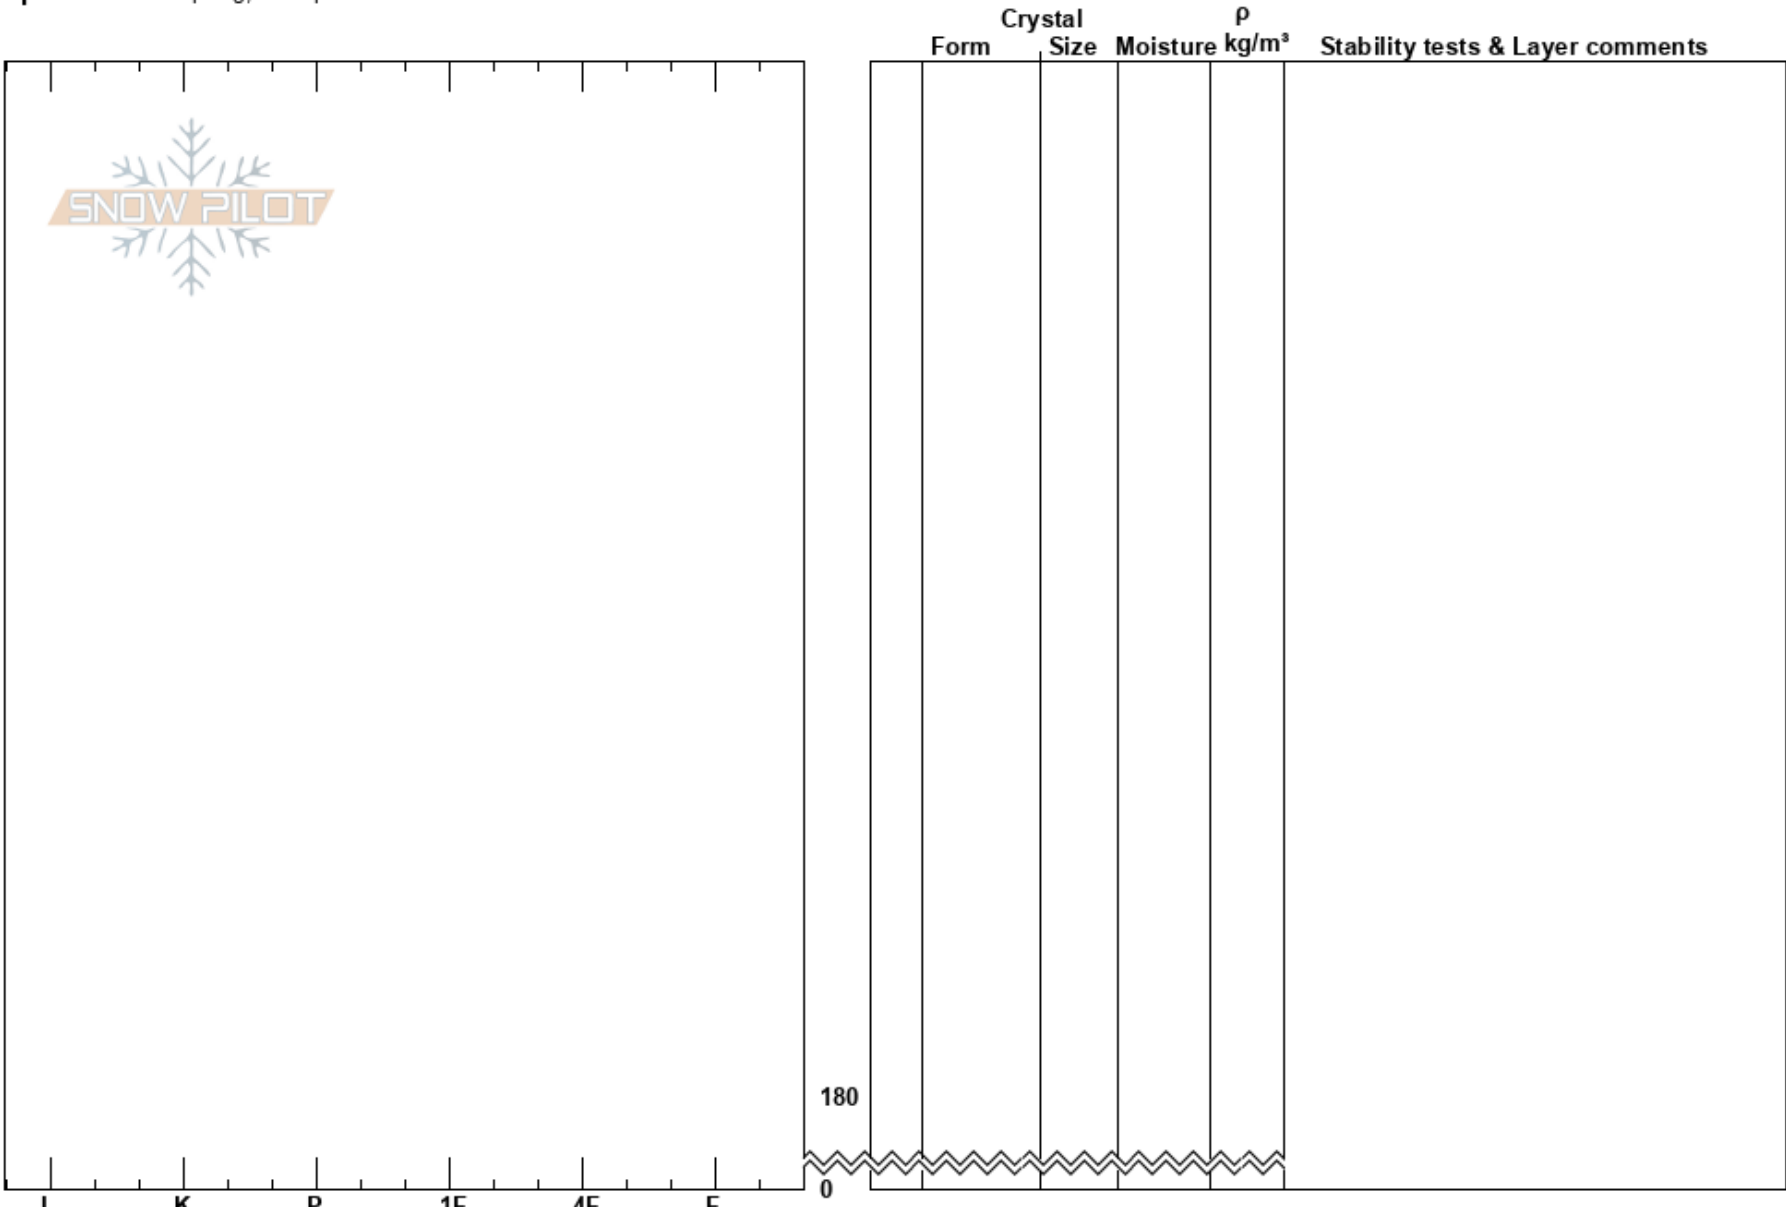

Snake River Range  
Snake River Range  
WY

Gabrielle Antonioli  
12/07/2022 - 2:00pm  
Co-ord: 43.21548N, -110.95165W  
Elevation: 8486 ft  
Slope Angle:  
Aspect: 60°  
Wind Loading:  
Specifics: Collapsing, widespread

Stability: Poor  
Air Temperature: 25°C  
Sky Cover: CLR  
Precipitation: NO  
Wind: Calm  
HS: 180  
Layer Notes:

Notes: