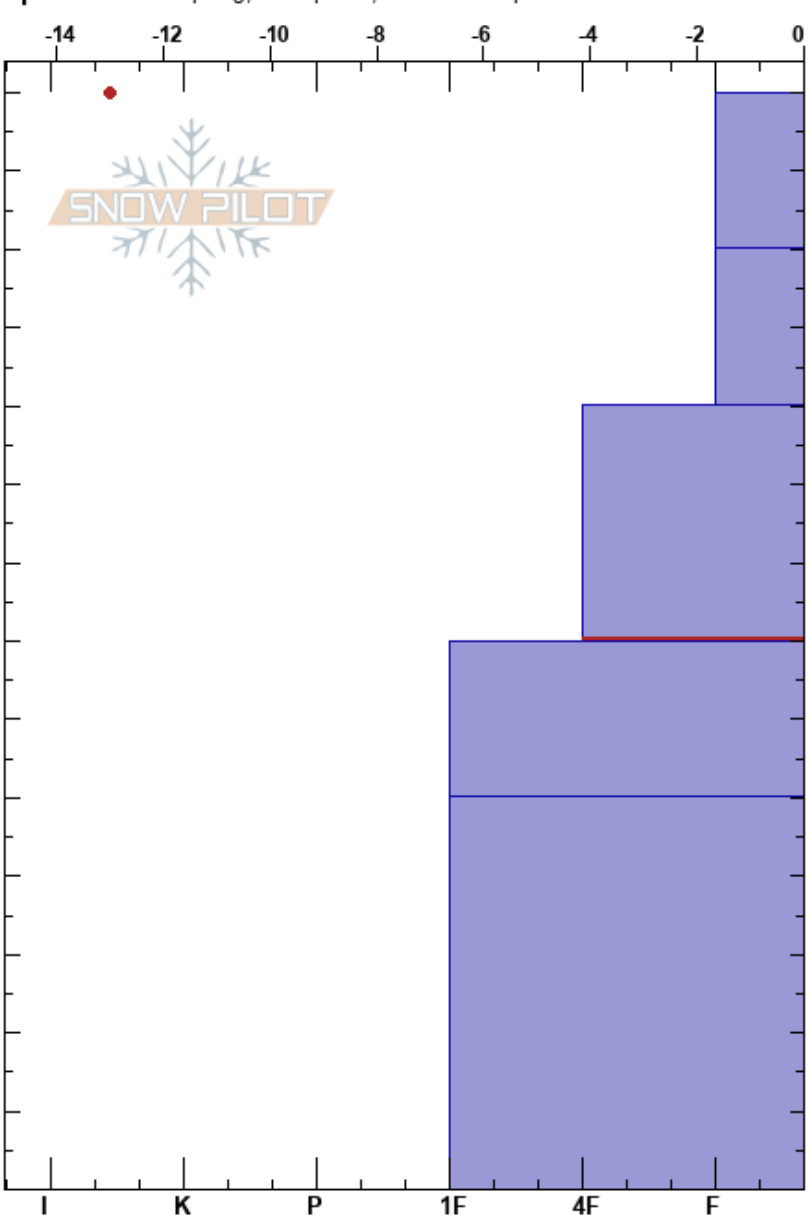

Fair Brothers Left
 Lizard Range
 BC
 Elevation: 1740 m
 Aspect: 45°
 Specifics: Collapsing, widespread; We skied slope

Mark Gallup
 04/12/2022 - 12:00
 Co-ord: 49.50639N, -115.20045W
 Slope Angle: 32°
 Wind Loading: no

Stability: Fair
 Air Temperature: -13°C
 Sky Cover: CLR
 Precipitation: NO
 Wind: Calm
 HS: 140
 Layer Notes: 100-70cm: Problematic layer

Form	Crystal		Moisture	ρ kg/m ³	Stability tests & Layer comments
	Size				
∩	3				
+	3				
(B)	1-2				
B (V)	0.5-1				
□					← ECTN20 @70cm RP
□					