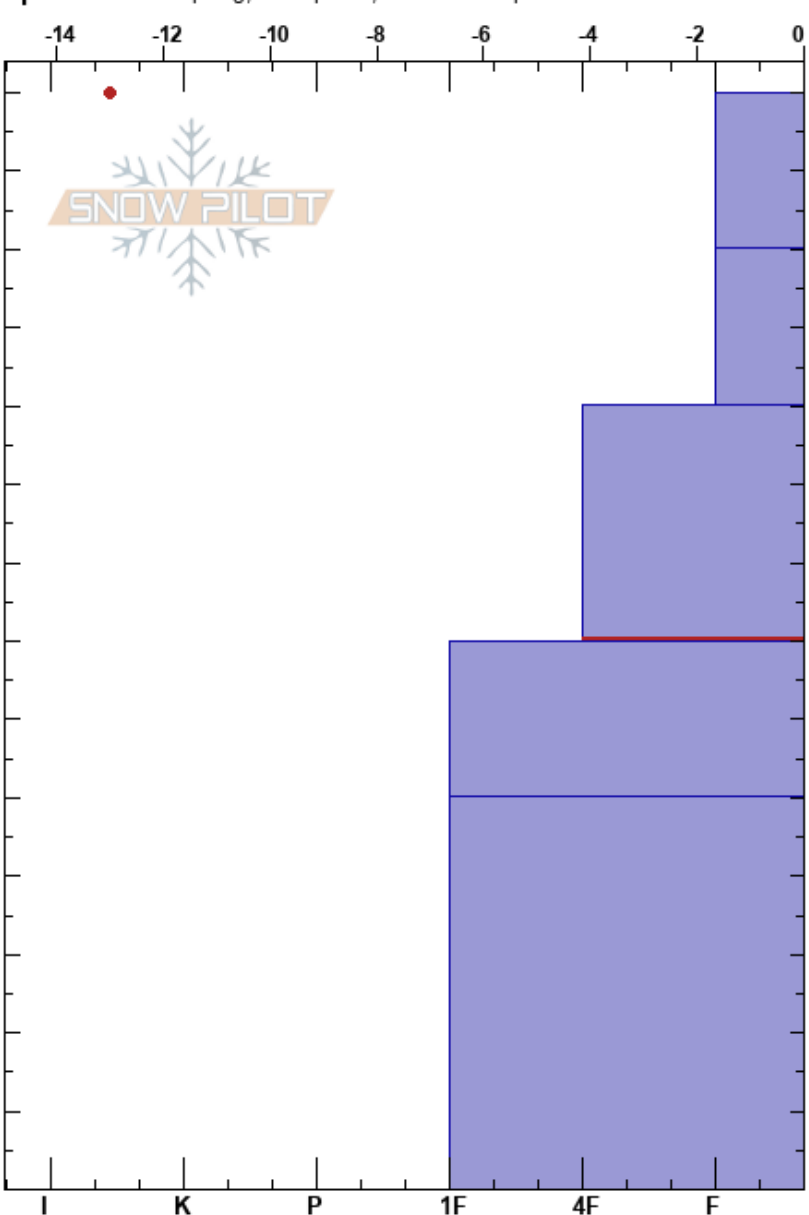

Fair Brothers Left  
 Lizard Range  
 BC  
 Elevation: 1740 m  
 Aspect: 45°  
 Specifics: Collapsing, widespread; We skied slope

Mark Gallup  
 04/12/2022 - 12:00  
 Co-ord: 49.50639N, -115.20045W  
 Slope Angle: 32°  
 Wind Loading: no

Stability: Fair  
 Air Temperature: -13°C  
 Sky Cover: CLR  
 Precipitation: NO  
 Wind: Calm  
 HS: 140  
 Layer Notes: 100-70cm: Problematic layer

Form	Crystal		Moisture	$\rho$ kg/m <sup>3</sup>	Stability tests & Layer comments
	Size				
^	3				
+	3				
(B)	1-2				
B (V)	0.5-1				
□					← ECTN20 @70cm RP
□					