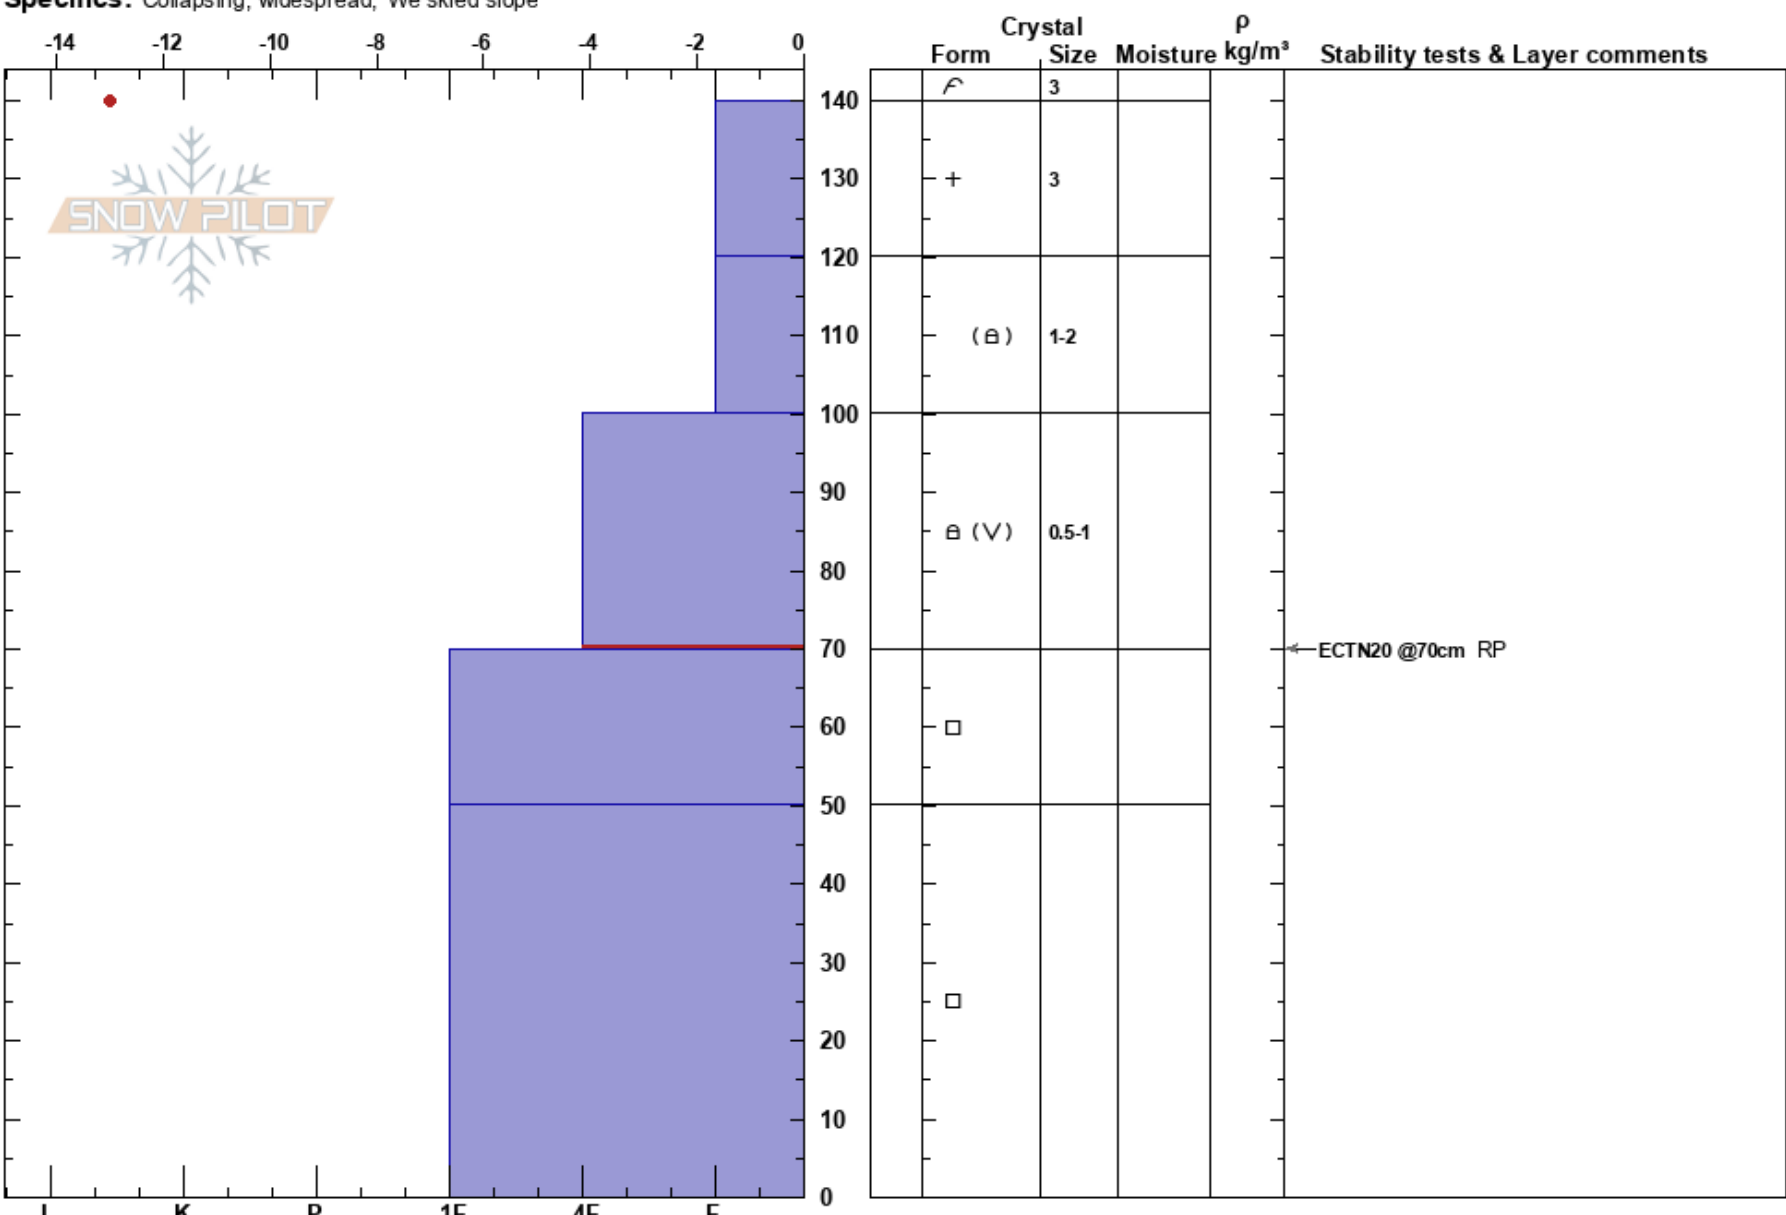

Fair Brothers Left
 Lizard Range
 BC
Elevation: 1740 m
Aspect: 45°
Specifics: Collapsing, widespread; We skied slope

Mark Gallup
 04/12/2022 - 12:00
Co-ord: 49.50639N, -115.20045W
Slope Angle: 32°
Wind Loading: no

Stability: Fair **HS:** 140 **Layer Notes:**
Air Temperature: -13°C **100-70cm:** Problematic layer
Sky Cover: CLR
Precipitation: NO
Wind: Calm

Notes: Observers: Corin Lohmann, Mark Gallup