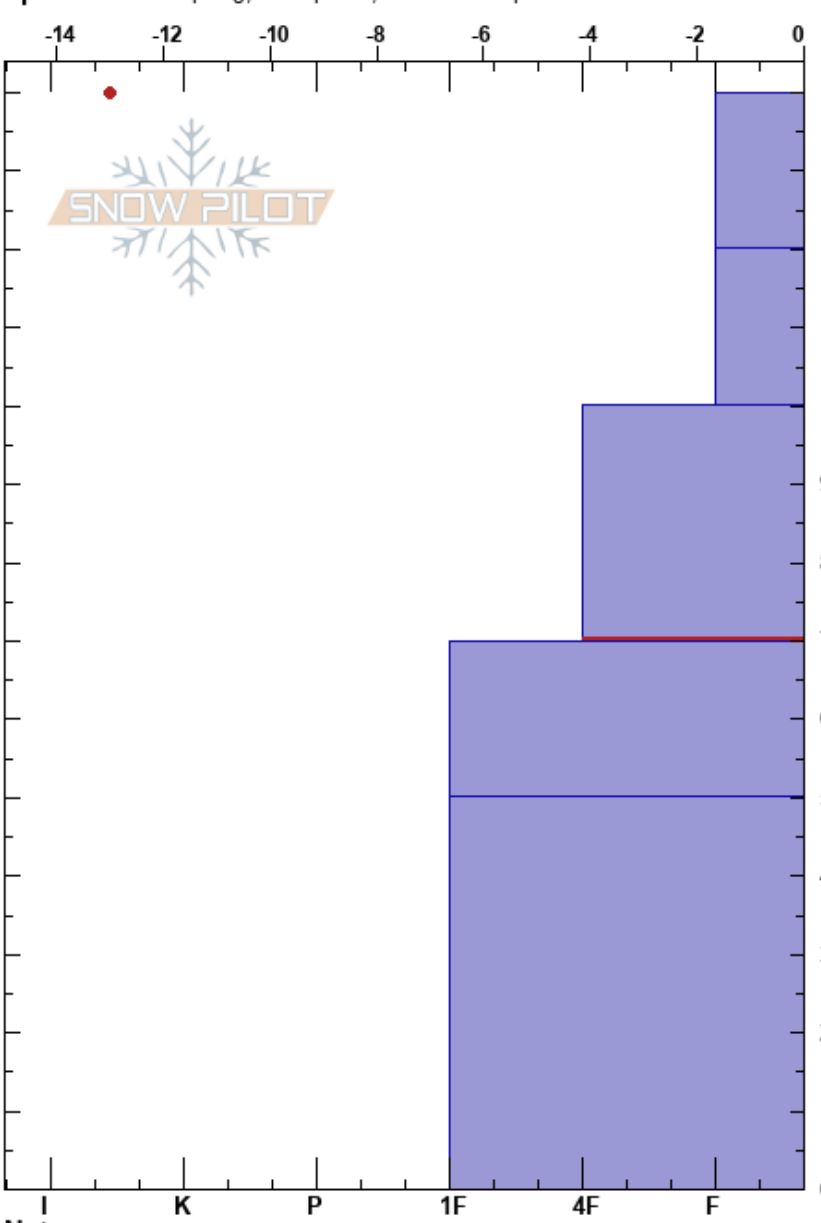

Fair Brothers Left
 Lizard Range
 BC
 Elevation: 1740 m
 Aspect: 45°
 Specifics: Collapsing, widespread; We skied slope

Mark Gallup
 04/12/2022 - 12:00
 Co-ord: 49.50639N, -115.20045W
 Slope Angle: 32°
 Wind Loading: no

Stability: Fair
 Air Temperature: -13°C
 Sky Cover: CLR
 Precipitation: NO
 Wind: Calm
 HS: 140
 Layer Notes: 100-70cm: Problematic layer

Form	Crystal		ρ kg/m ³	Stability tests & Layer comments
	Size	Moisture		
∩	3			
+	3			
(B)	1-2			
B (V)	0.5-1			
□				← ECTN20 @70cm RP
□				