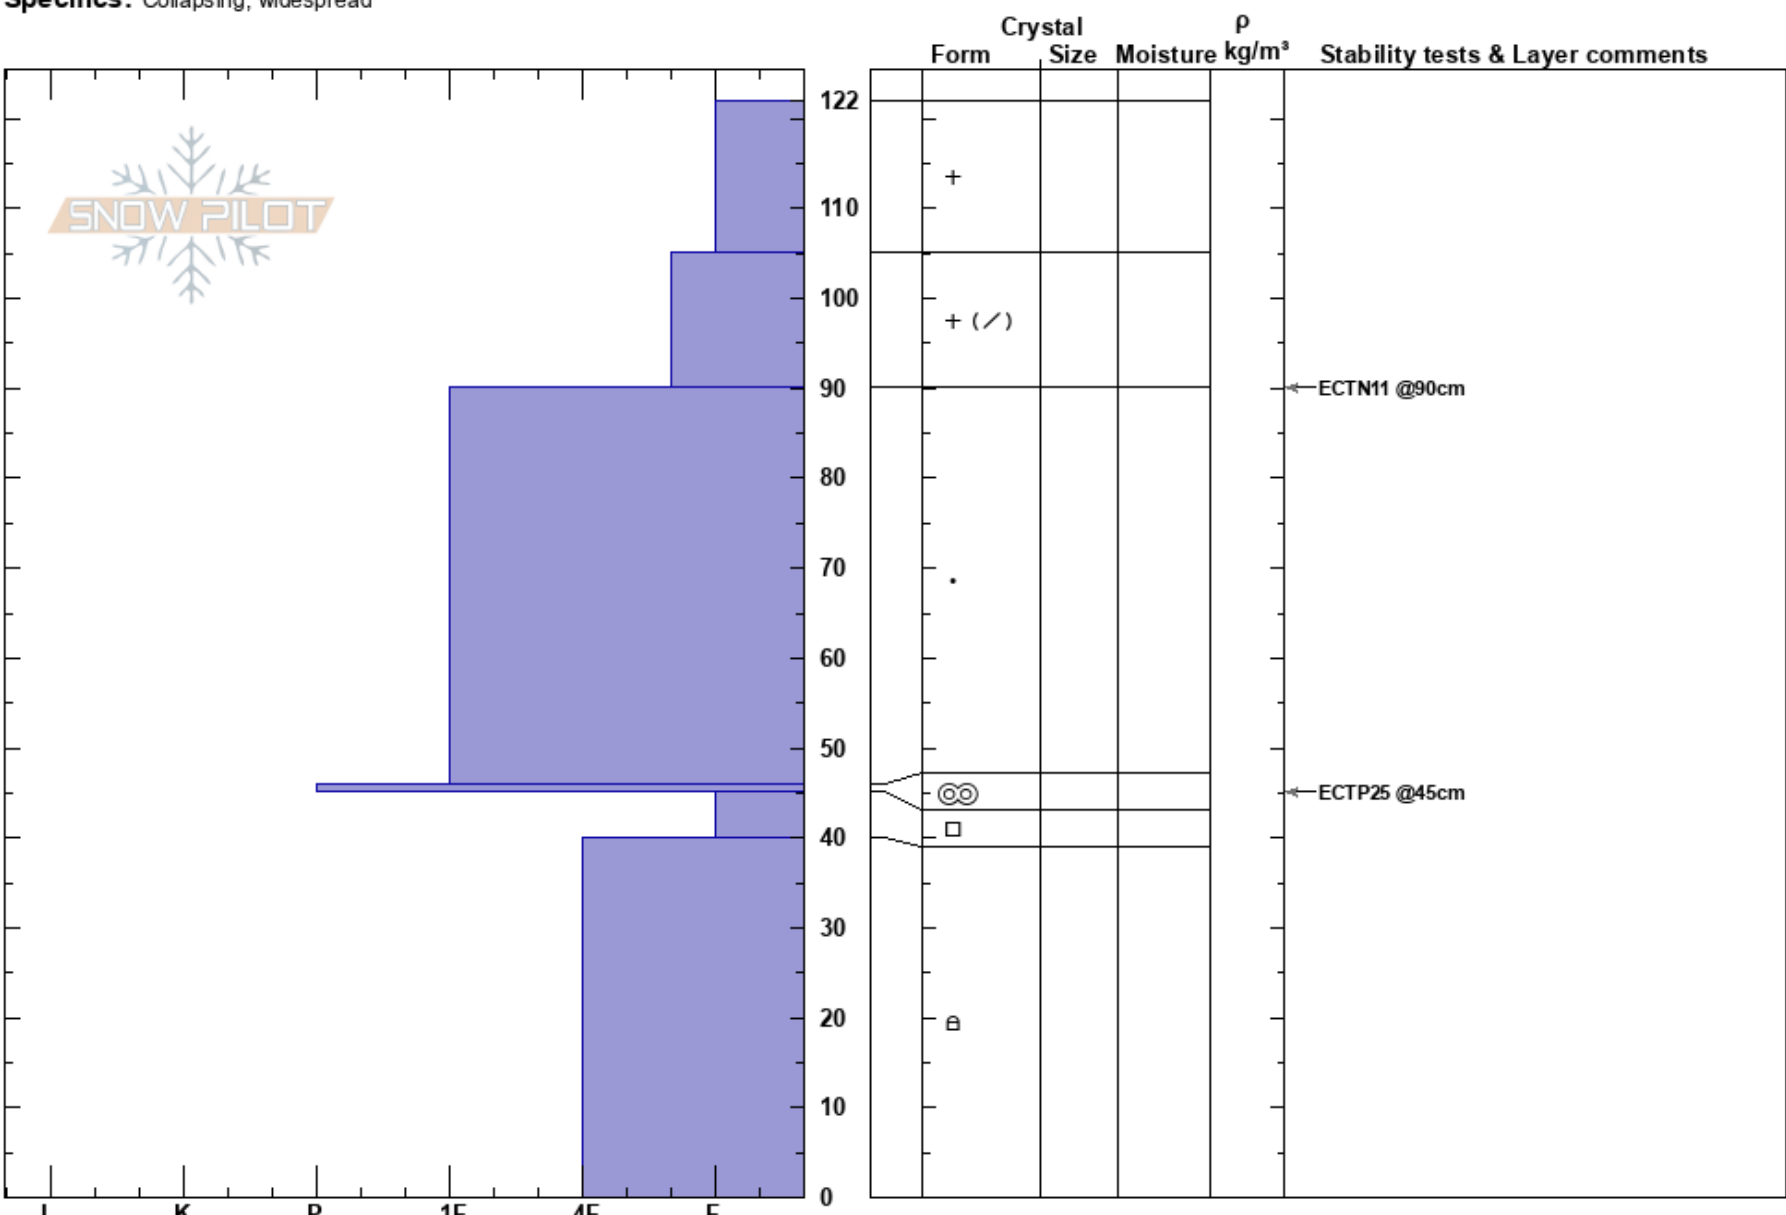

Snake River Range
 Snake River Range
 WY
 Elevation: 8202 ft
 Aspect: 90°
 Specifics: Collapsing, widespread

Gabrielle Antonioli
 12/07/2022 - 12:00pm
 Co-ord: 43.21154N, -110.95333W
 Slope Angle: 32°
 Wind Loading:

Stability:
 Air Temperature: 25°C
 Sky Cover: CLR
 Precipitation: NO
 Wind: Calm

HS: 122

Layer Notes:

Notes: