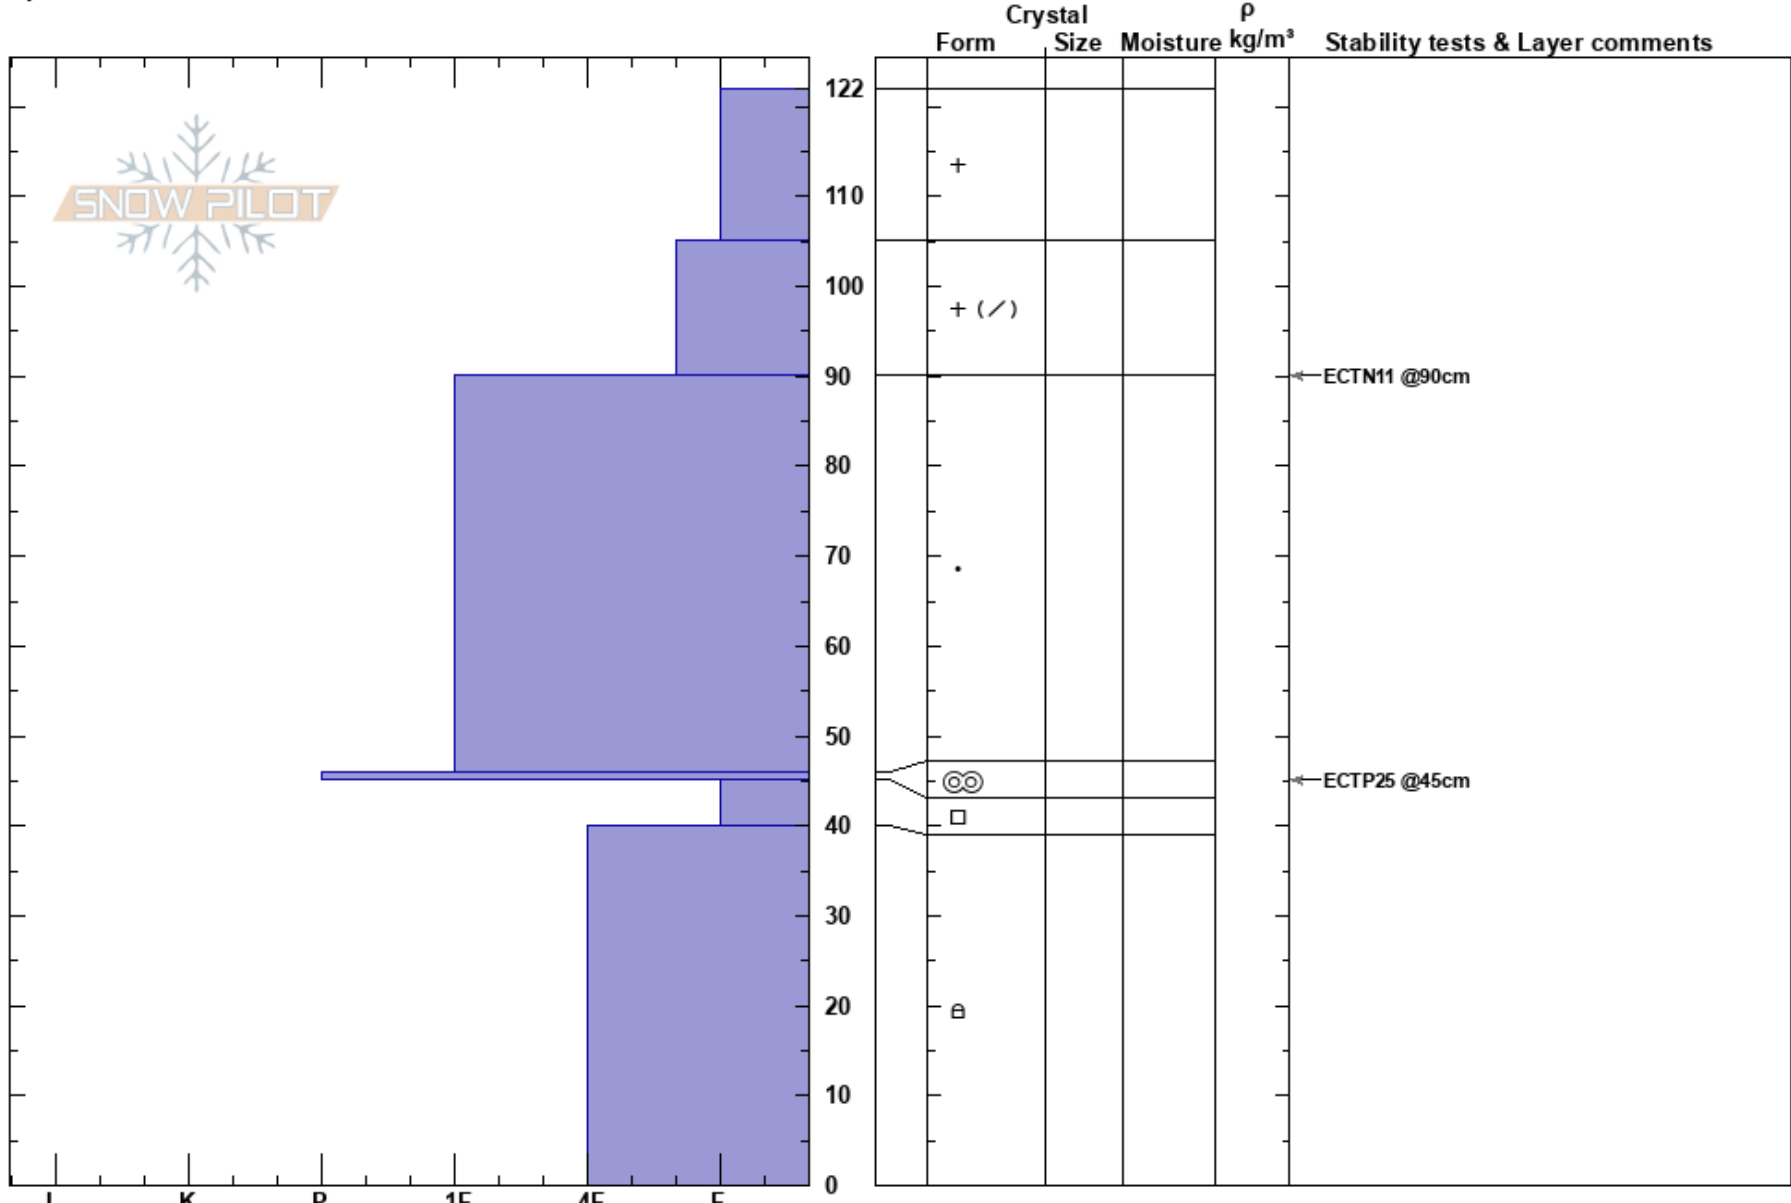

Snake River Range
Snake River Range
WY

Gabrielle Antonioli
12/07/2022 - 12:00pm
Co-ord: 43.21154N, -110.95333W
Slope Angle: 32°
Wind Loading:

Stability:
Air Temperature: 25°C
Sky Cover: CLR
Precipitation: NO
Wind: Calm

HS: 122

Layer Notes:

Elevation: 8202 ft
Aspect: 90°

Specifics: Collapsing, widespread

Notes: