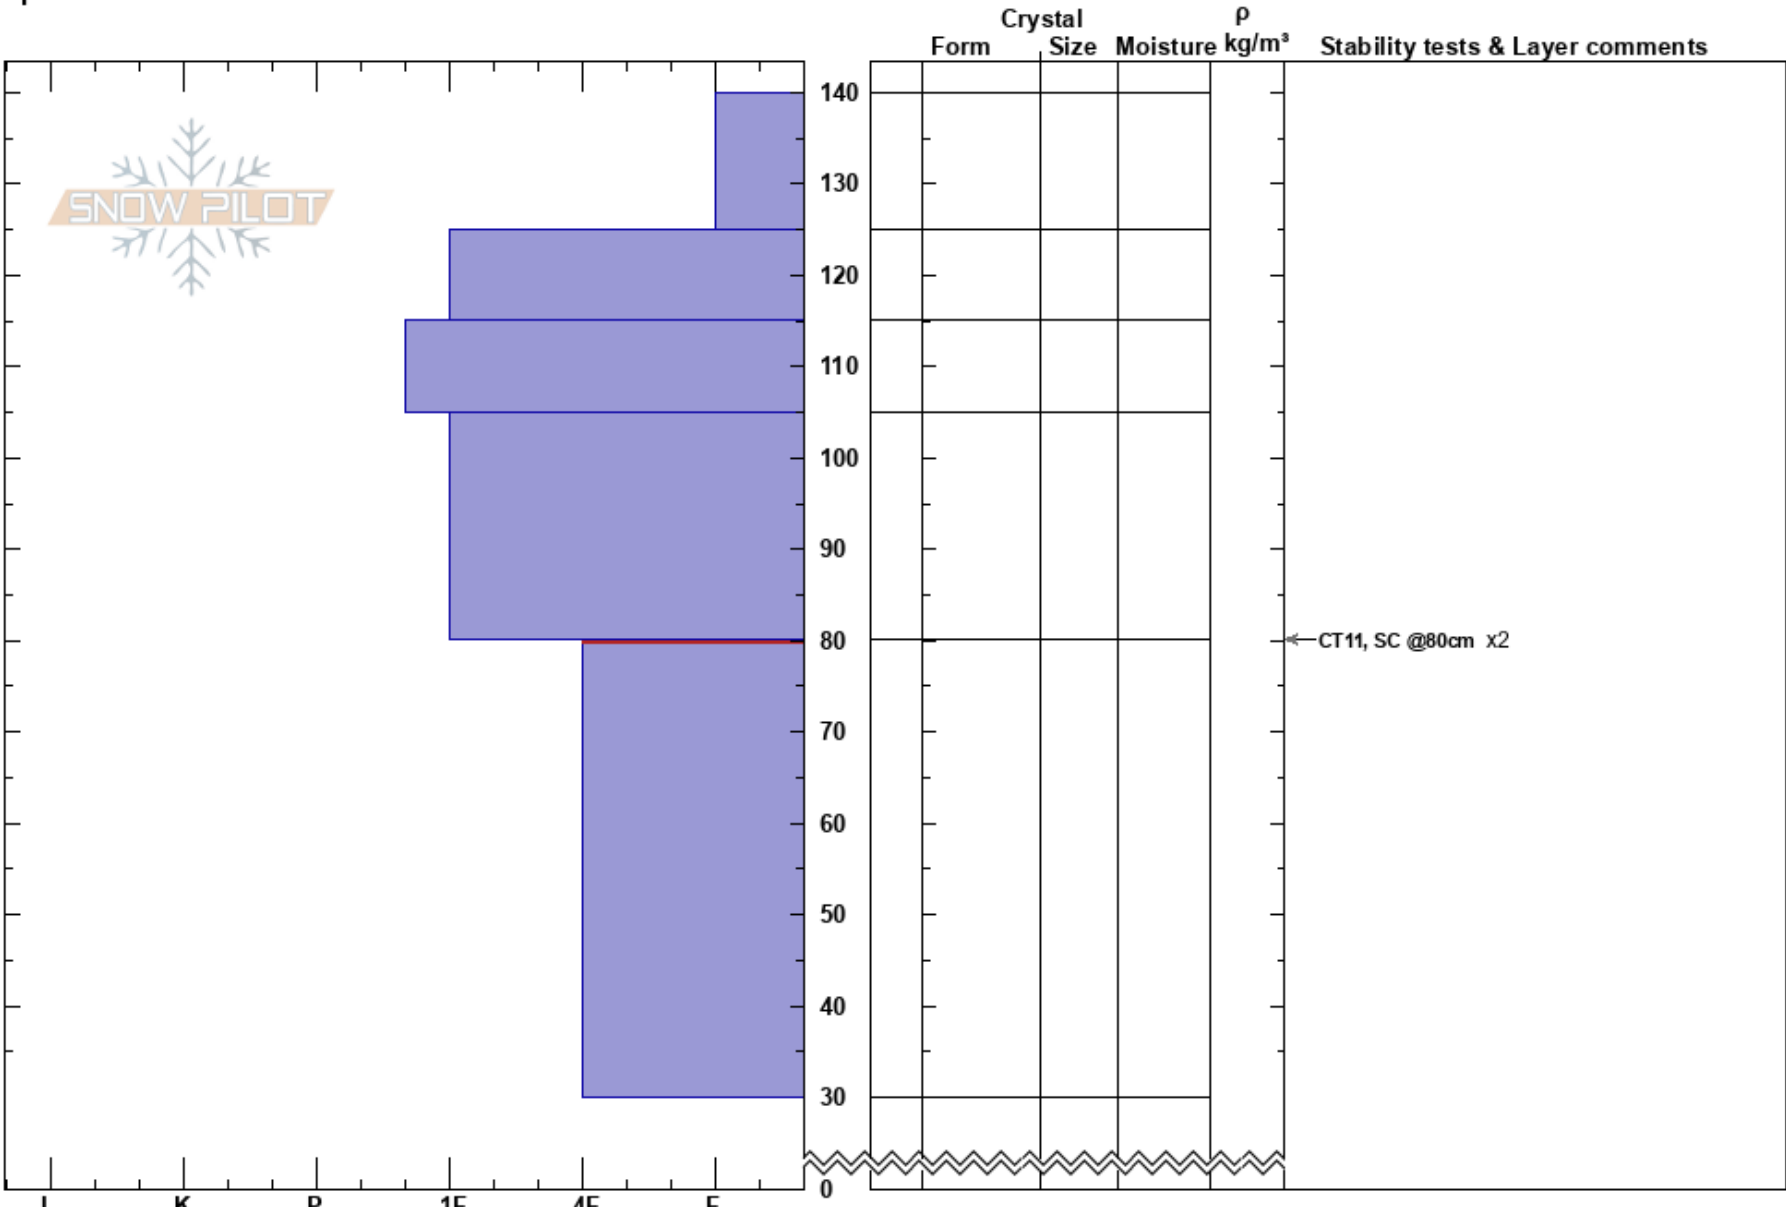

Little Tent Ridge
 Kananaskis
 AB
 Elevation: 2194 m
 Aspect: E
 Specifics:

Avalanche Safety
 07/12/2022 - 14:00
 Co-ord: 50.83075N, -115.36397W
 Slope Angle: 20°
 Wind Loading: yes

Stability:
 Air Temperature: -12°C
 Sky Cover: OVC
 Precipitation: S1
 Wind: SW Moderate

HS: 140
 80-30cm: Problematic layer

Notes: Wind loaded Feature at treeline. Lots of settlements and collapses approaching the site.