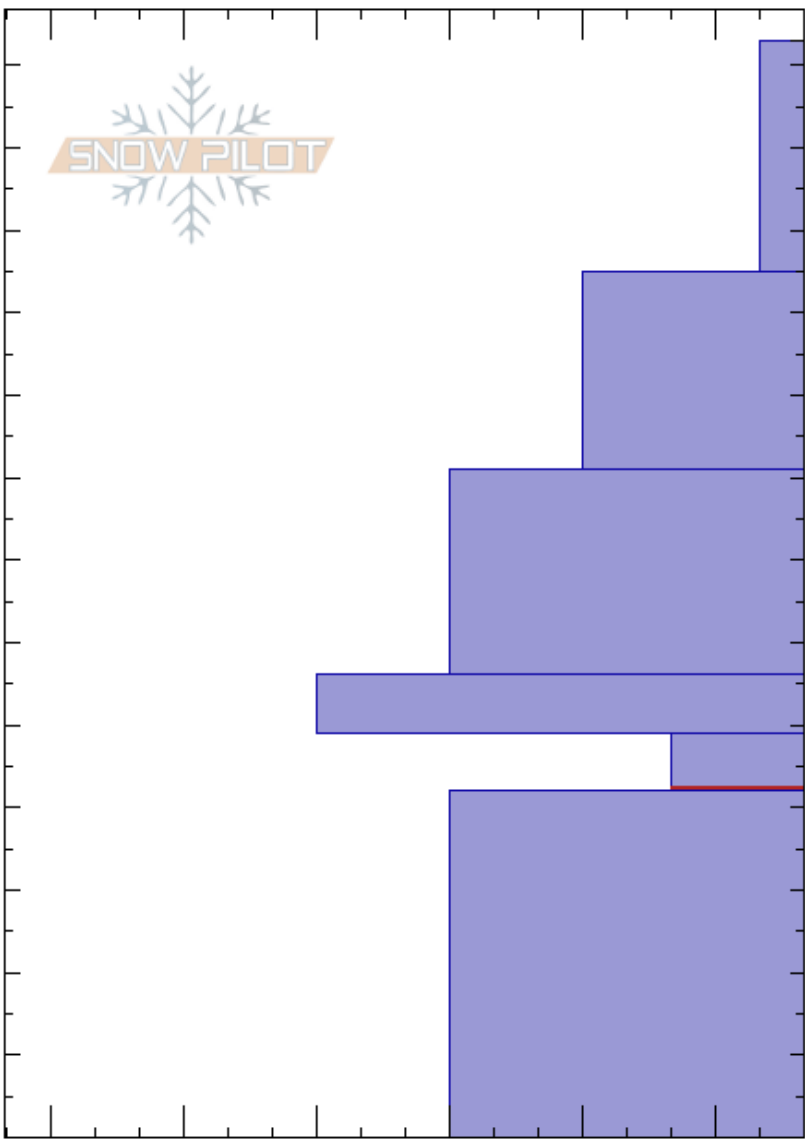

Yale Creek Low
 Centennial Range
 ID
 Elevation: 8000 ft
 Aspect: 190°
 Specifics: Snowmobile tracks on slope; We snowmobiled slope

Ian Hoyer
 12/09/2022 - 12:00pm
 Co-ord: 44.53721N, -111.43746W
 Slope Angle: 20°
 Wind Loading: no

Stability: Poor
 Air Temperature:
 Sky Cover: OVC
 Precipitation: S2
 Wind: Calm
 HS: 133
 PF: 80 49-42cm: Problematic layer

Elevation (ft)	Crystal		Moisture	ρ kg/m ³	Stability tests & Layer comments
	Form	Size			
133					
130					
120	+				
110					
100	/				
90					
80					
70	/ (•)				
60					
50	⊙⊙				
40	□ (■)	2			← ECTP25 @42cm ← ECTN29 @42cm
30					
20	□	2			
10					
0					