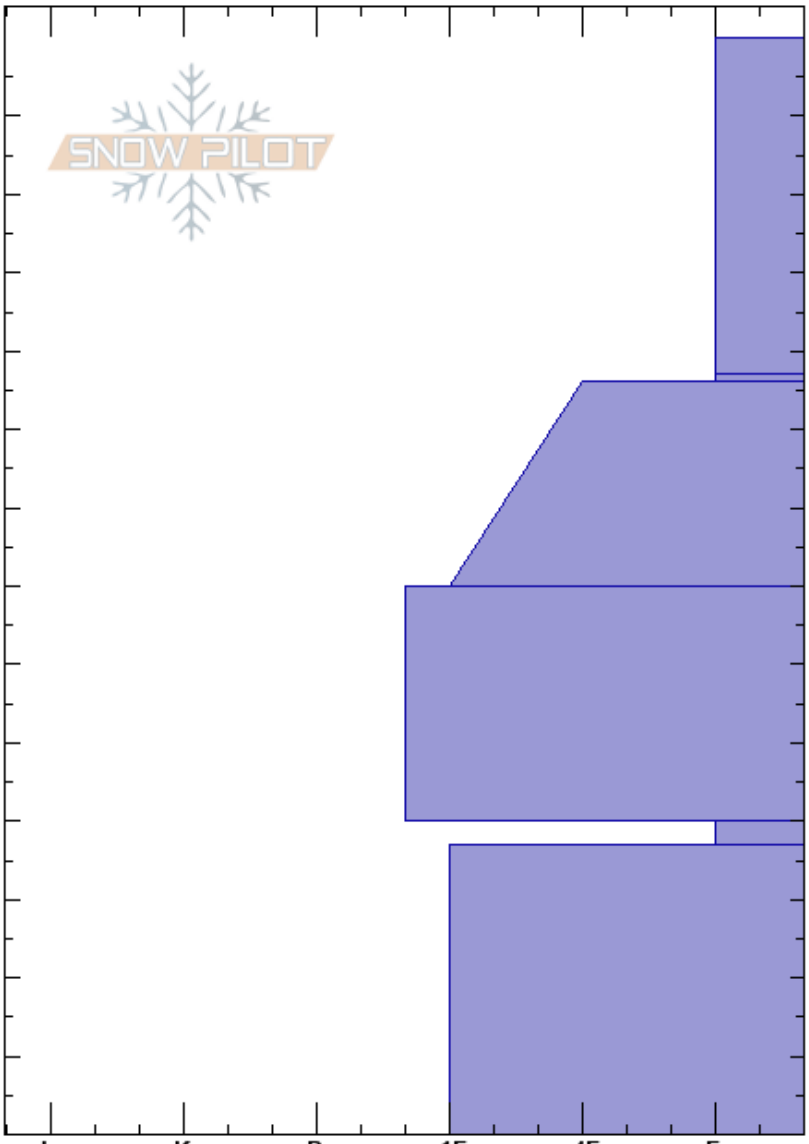

Sale Mountain
 Columbia Mountains
 BC
 Elevation: 2053 m
 Aspect: NW
 Specifics:

Zoe Ryan
 09/12/2022 - 11:00
 Co-ord: 51.19032N, -118.13762W
 Slope Angle: 26°
 Wind Loading: no

Stability:
 Air Temperature: -10.7°C
 Sky Cover: OVC
 Precipitation: NO
 Wind: Calm

HS: 140
 PF: 60
 PS: 40
 43-44cm: Dec 5th SH
 100-103cm: Nov 21st, decomposing SH
 100-103cm: Problematic layer

Depth (cm)	Crystal		Moisture	ρ kg/m³	Stability tests & Layer comments
	Form	Size			
0 - 40	F (*)	0.3-0.5 (3)	D		
40 - 43	V	3-5	D		← ECTP12 @43cm x2
43 - 44					43-44cm: Dec 5th SH
44 - 70	.	0.5	D		
70 - 100	⊖	0.5	D		
100 - 103	V	3-4	D		100-103cm: Nov 21st, decomposing SH
103 - 140	⊖	0.5-1	D		