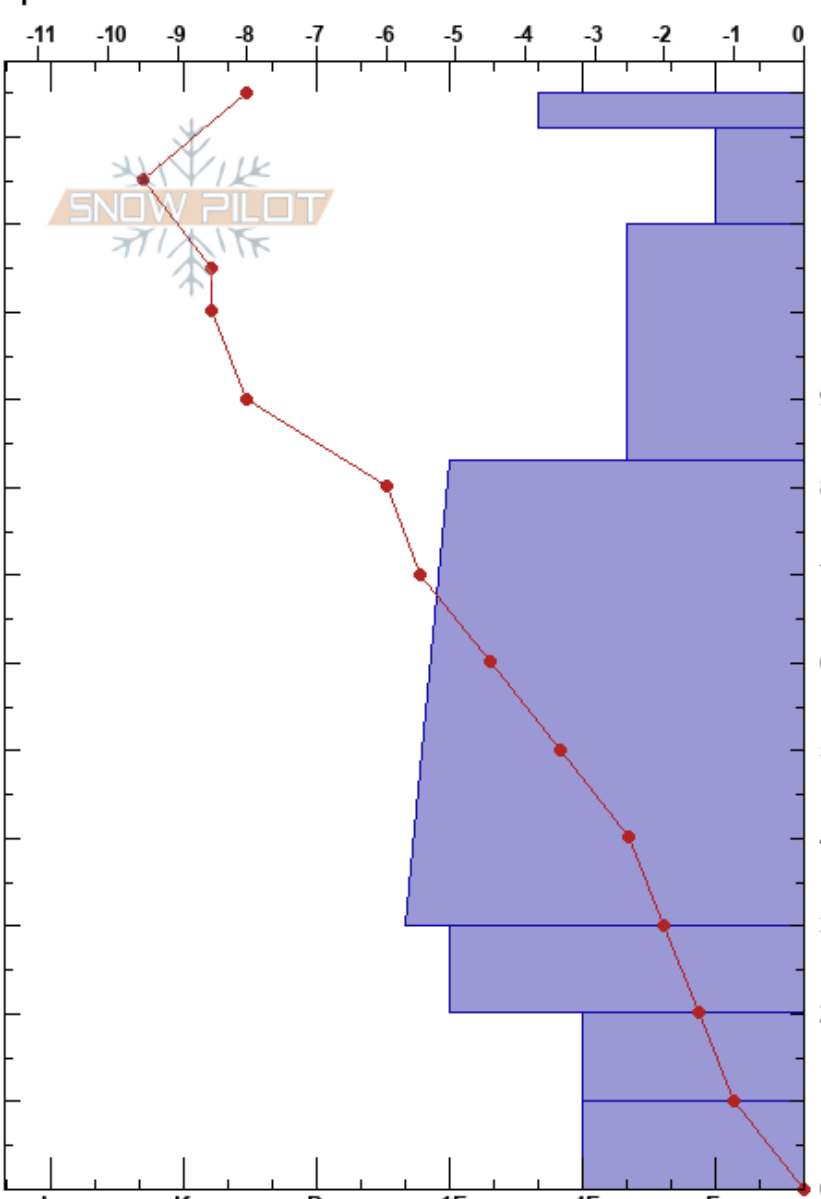

Fool On The Hill
 Mount Rose
 NV
 Elevation: 8950 ft
 Aspect: N
 Specifics:

Michelle Gmitro
 12/09/2022 - 11:00am
 Co-ord:
 Slope Angle:
 Wind Loading: yes

Stability:
 Air Temperature: -2°C
 Sky Cover: SCT
 Precipitation: NO
 Wind: SW Moderate

HS: 125
 PF: 40
 Layer Notes:

Form	Crystal		ρ kg/m ³	Stability tests & Layer comments
	Size	Moisture		
•	0.3			
+ r (/)	0.5-1 (0.5)			
/ (•)	0.5-1 (0.5)			
•	0.5			
•	0.3			← CT13, Q2 @83cm ← CT8, Q2 @83cm ← ECTN14 @83cm
⊖	1			
⊖	2			
⊖ (^)	2-3 (3)			