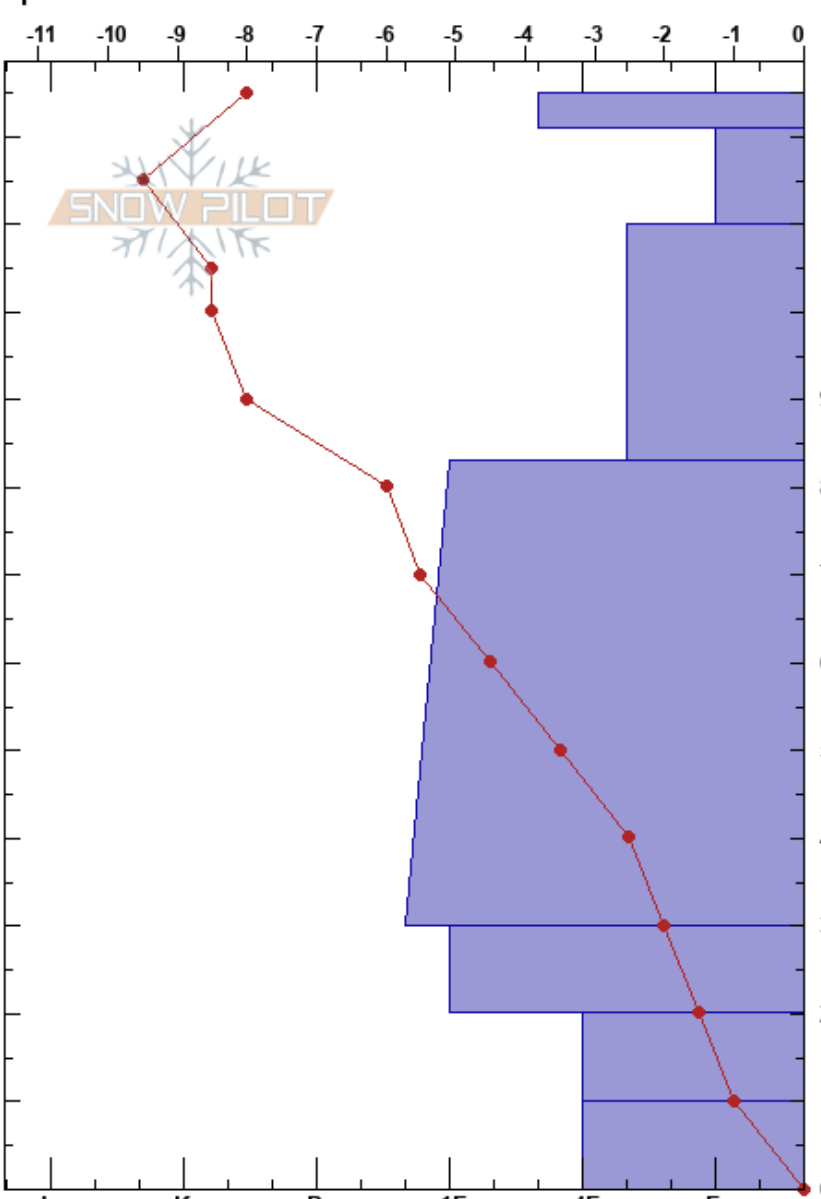

Fool On The Hill  
 Mount Rose  
 NV  
 Elevation: 8950 ft  
 Aspect: N  
 Specifics:

Michelle Gmitro  
 12/09/2022 - 11:00am  
 Co-ord:  
 Slope Angle:  
 Wind Loading: yes

Stability:  
 Air Temperature: -2°C  
 Sky Cover: SCT  
 Precipitation: NO  
 Wind: SW Moderate

HS: 125  
 PF: 40  
 Layer Notes:

Form	Crystal		$\rho$ kg/m <sup>3</sup>	Stability tests & Layer comments
	Size	Moisture		
•	0.3			
+r(/)	0.5-1 (0.5)			
/ (•)	0.5-1 (0.5)			
•	0.5			
•	0.3			← CT13, Q2 @83cm ← CT8, Q2 @83cm ← ECTN14 @83cm
⊖	1			
⊖	2			
⊖ (^)	2-3 (3)			