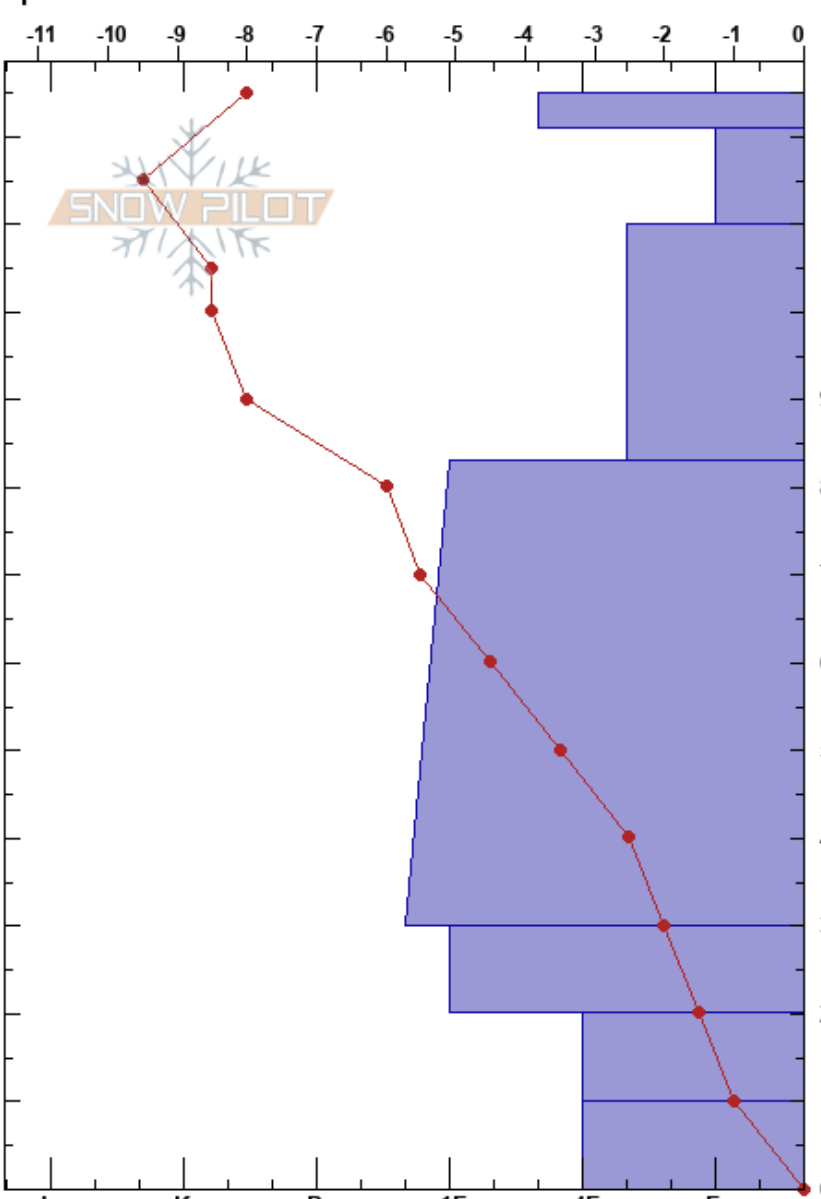

Fool On The Hill
 Mount Rose
 NV
 Elevation: 8950 ft
 Aspect: N
 Specifics:

Michelle Gmitro
 12/09/2022 - 11:00am
 Co-ord:
 Slope Angle:
 Wind Loading: yes

Stability:
 Air Temperature: -2°C
 Sky Cover: SCT
 Precipitation: NO
 Wind: SW Moderate

HS: 125
 PF: 40
 Layer Notes:

Elevation (cm)	Crystal		ρ kg/m ³	Stability tests & Layer comments
	Form	Size		
125	•	0.3		
120	+r(/)	0.5-1 (0.5)		
110	/ (•)	0.5-1 (0.5)		
100	•	0.5		
80				← CT13, Q2 @83cm ← CT8, Q2 @83cm ← ECTN14 @83cm
60	•	0.3		
30	⊖	1		
20	⊖	2		
10	⊖ (^)	2-3 (3)		
0				