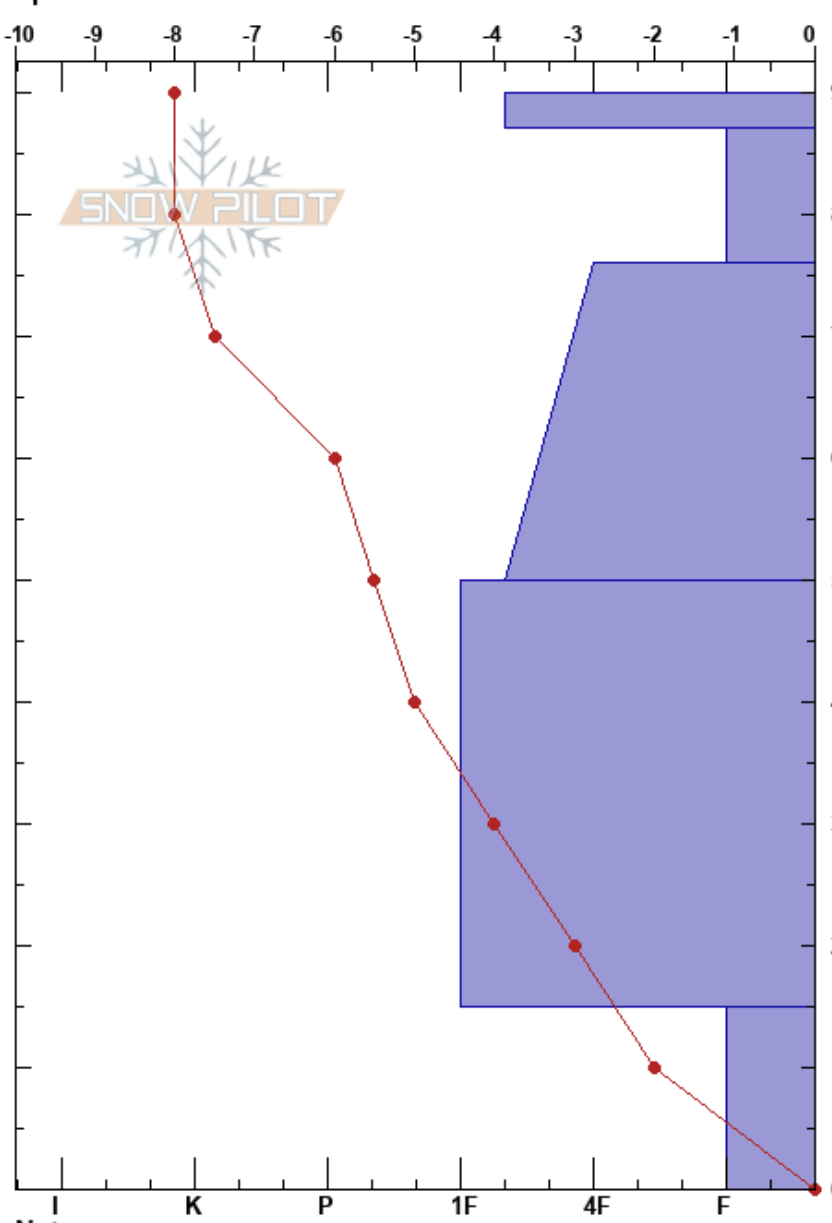

Macho Bowl
 Mount Rose
 NV
 Elevation: 9270 ft
 Aspect: NE
 Specifics:

Michelle Gmitro
 12/09/2022 - 2:00pm
 Co-ord:
 Slope Angle:
 Wind Loading: previous

Stability:
 Air Temperature: -2°C
 Sky Cover: BKN
 Precipitation: NO
 Wind: SW Moderate

Layer Notes:

HS: 90
 PF: 25
 PS: 10

Form	Crystal		ρ kg/m ³	Stability tests & Layer comments
	Size	Moisture		
•	0.3-0.5			
• (/)	0.5-1 (1)			
•	0.5			
•	0.3			← ECTN14 @50cm
⊖ (^)	1.5-3 (3)			

Notes: