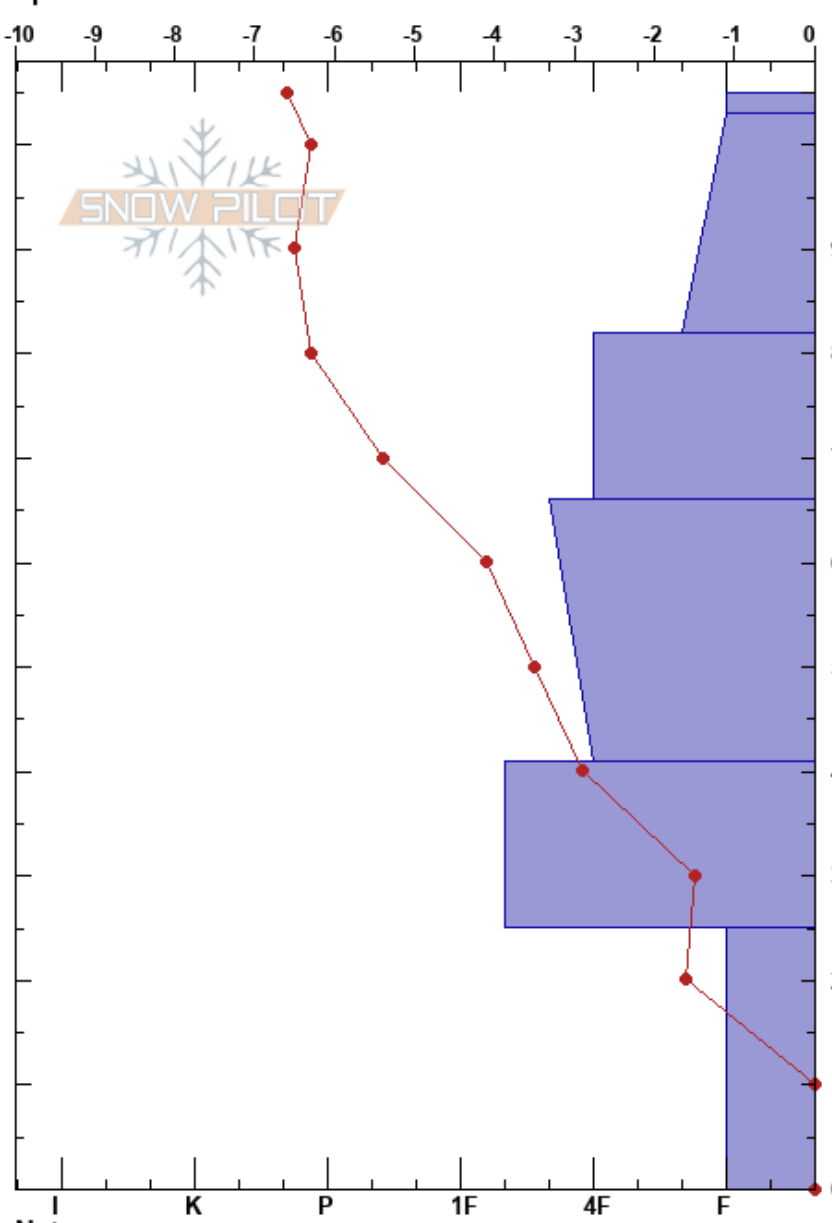

Shed 7 N
 Southern Glacier Nationa
 MT
 Elevation: 6366 ft
 Aspect:
 Specifics:

Zachary Miller
 12/09/2022 - 12:15am
 Co-ord: 48.25682N, -113.48623W
 Slope Angle:
 Wind Loading: yes

Stability: Fair
 Air Temperature: -7.7°C
 Sky Cover: OVC
 Precipitation: S1
 Wind: S Light Breeze

HS: 105
 25-0cm: Problematic layer

Elevation (cm)	Crystal		ρ kg/m ³	Stability tests & Layer comments
	Form	Size		
105	Δ (+)	5-6 (2.5)		
90	/	1.5		
80	/	1		
66	/ (□)	1 (0.3)		← ECTN20 @66cm
40	⊖	0.5-1		
25	□	2-4		← ECTN30 @25cm ← PST36/100 (End) @25cm