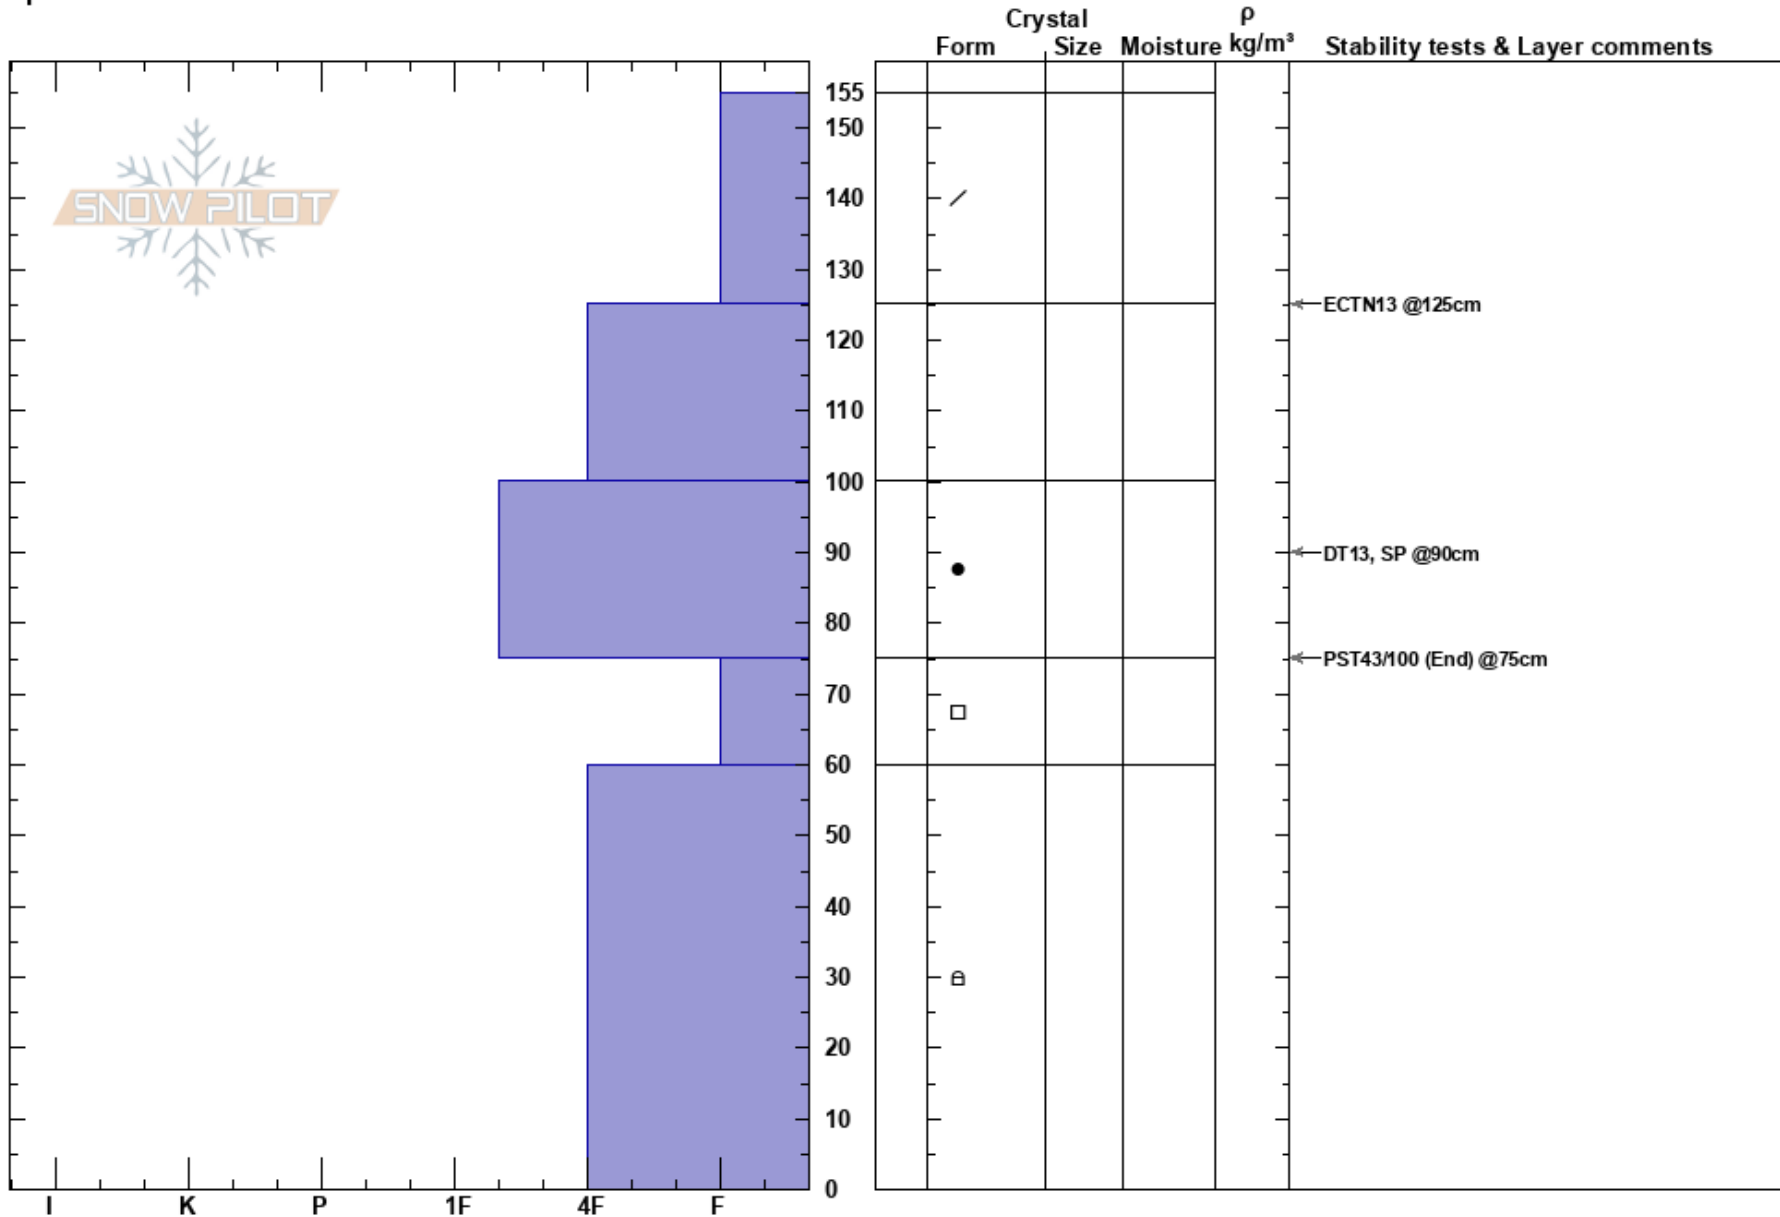

Shadow
 Teton Range
 WY
 Elevation: 9728 ft
 Aspect: N
 Specifics:

colin wann
 12/09/2022 - 11:30am
 Co-ord: 43.71562N, -110.78245W
 Slope Angle: 25°
 Wind Loading: yes

Stability:
 Air Temperature:
 Sky Cover: OVC
 Precipitation: S1
 Wind: S Moderate

HS: 155
 Layer Notes:
 75-60cm: Problematic layer

Notes: