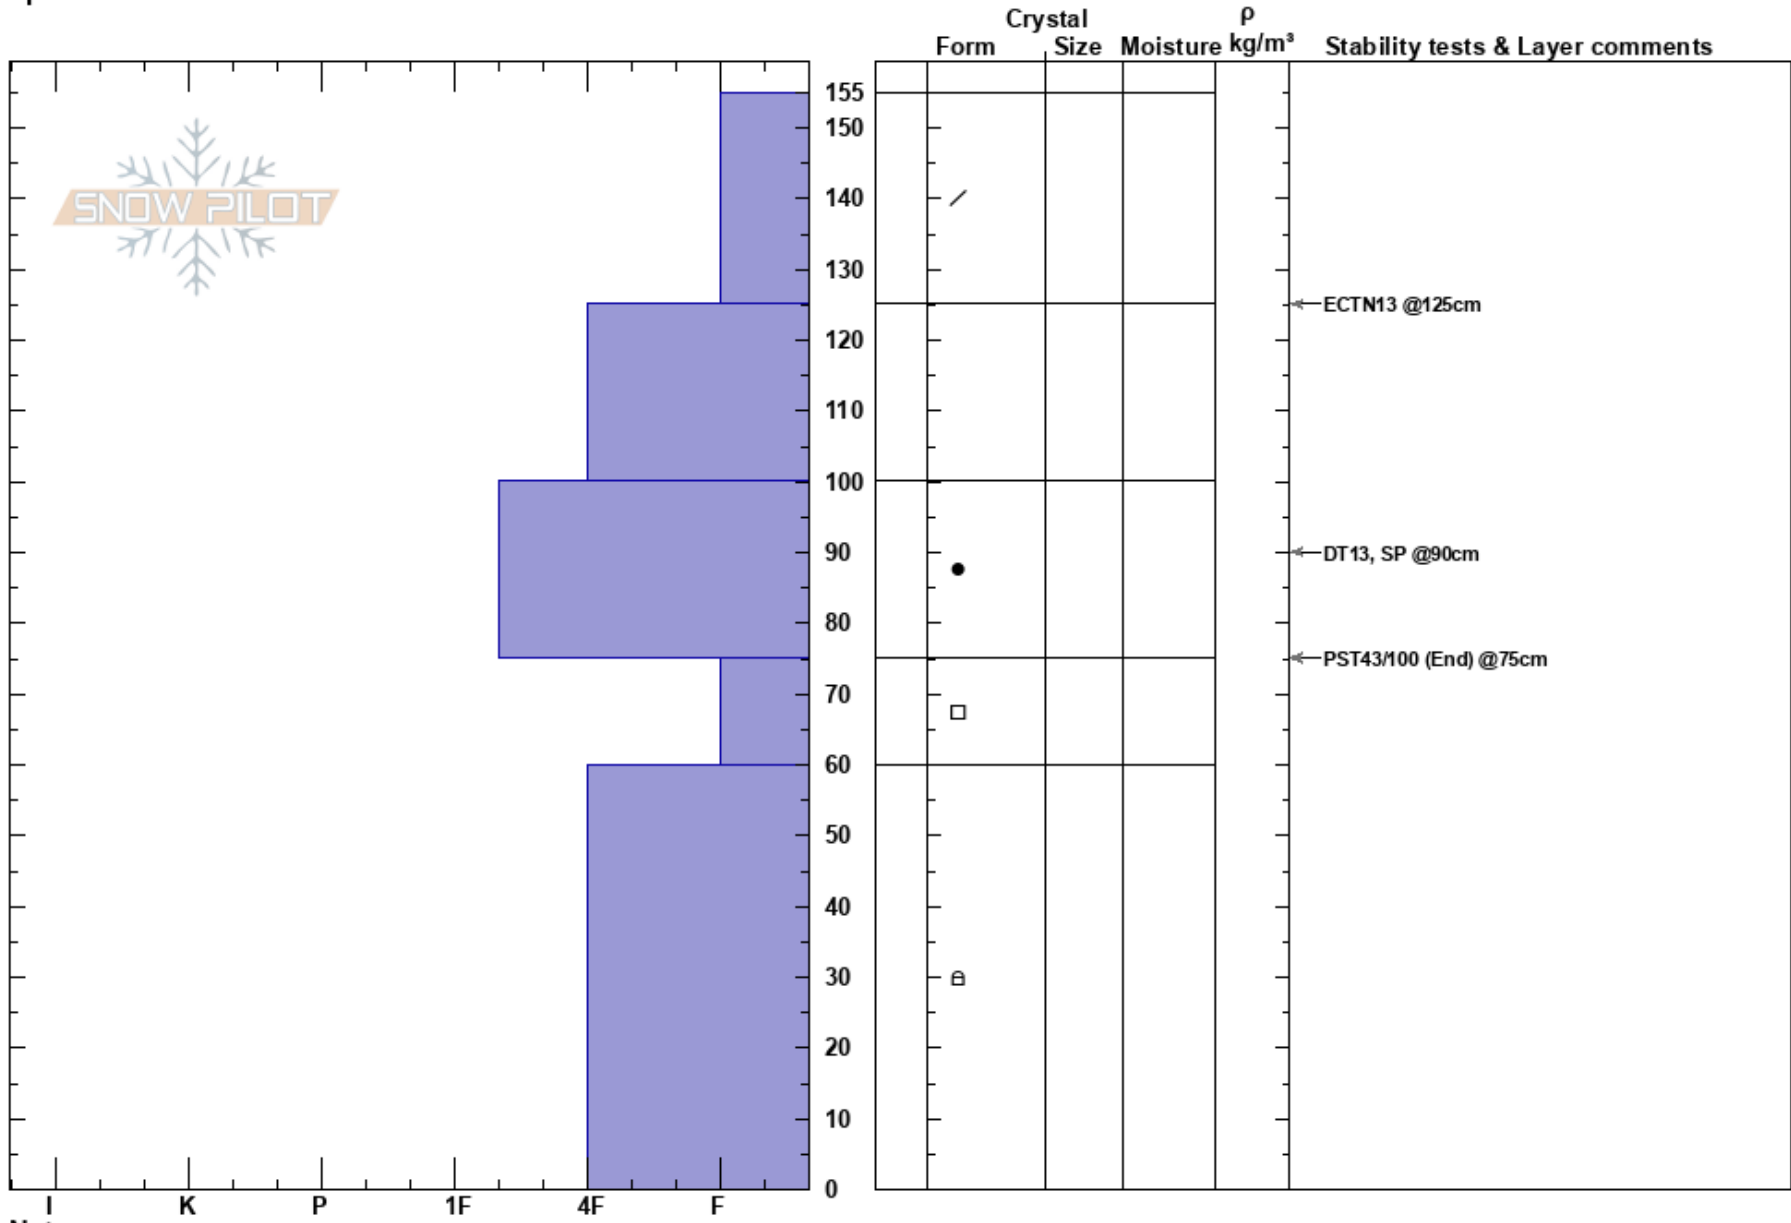

Shadow
 Teton Range
 WY
 Elevation: 9728 ft
 Aspect: N
 Specifics:

colin wann
 12/09/2022 - 11:30am
 Co-ord: 43.71562N, -110.78245W
 Slope Angle: 25°
 Wind Loading: yes

Stability:
 Air Temperature:
 Sky Cover: OVC
 Precipitation: S1
 Wind: S Moderate

HS: 155
 Layer Notes:
 75-60cm: Problematic layer

Notes: