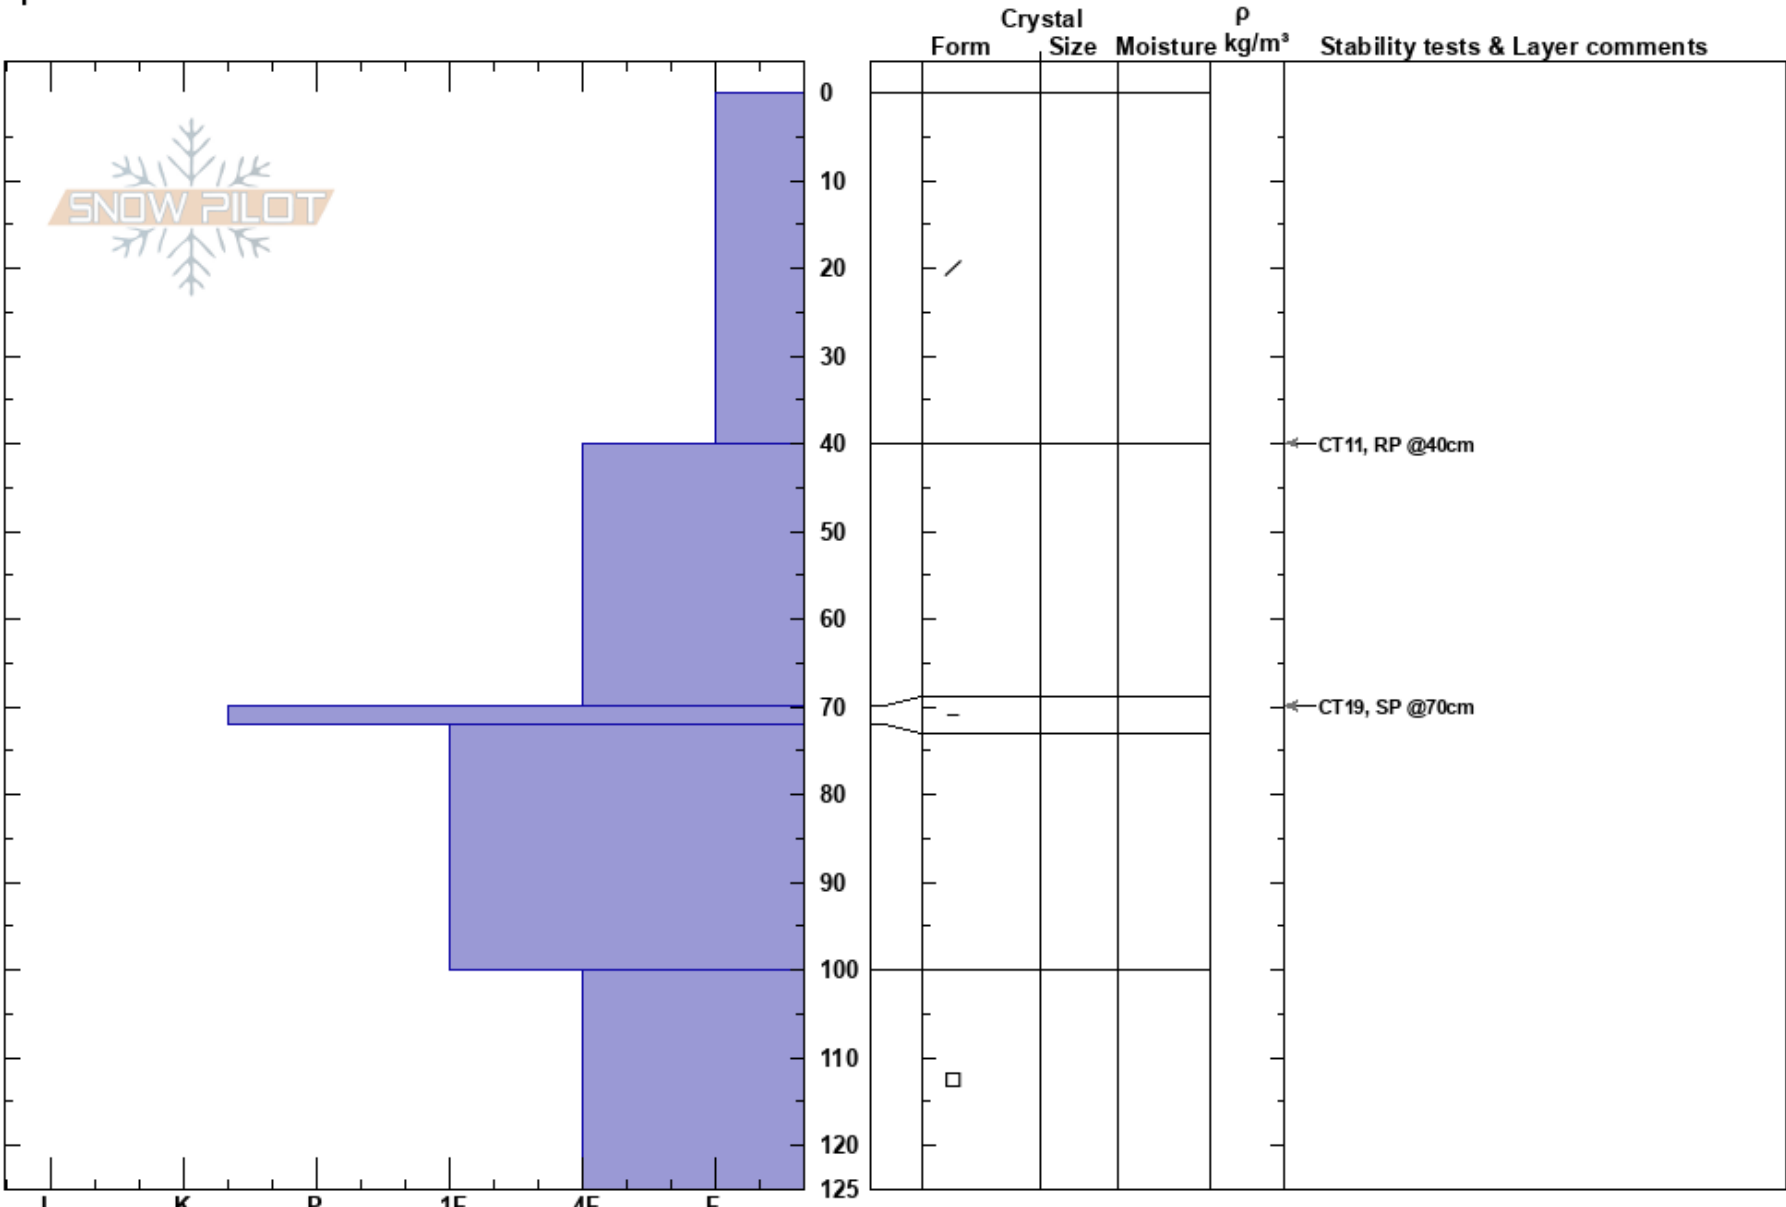

Victorias Secret
 Monashee
 BC
 Elevation: 1950 m
 Aspect: E
 Specifics:

Chris Spicer
 09/12/2022 - 11:00
 Co-ord:
 Slope Angle: 35°
 Wind Loading:

Stability:
 Air Temperature: -7°C
 Sky Cover: X
 Precipitation: NO
 Wind: S Light Breeze

HS: 125

PF: 70

PS: 45

Layer Notes:

Notes: