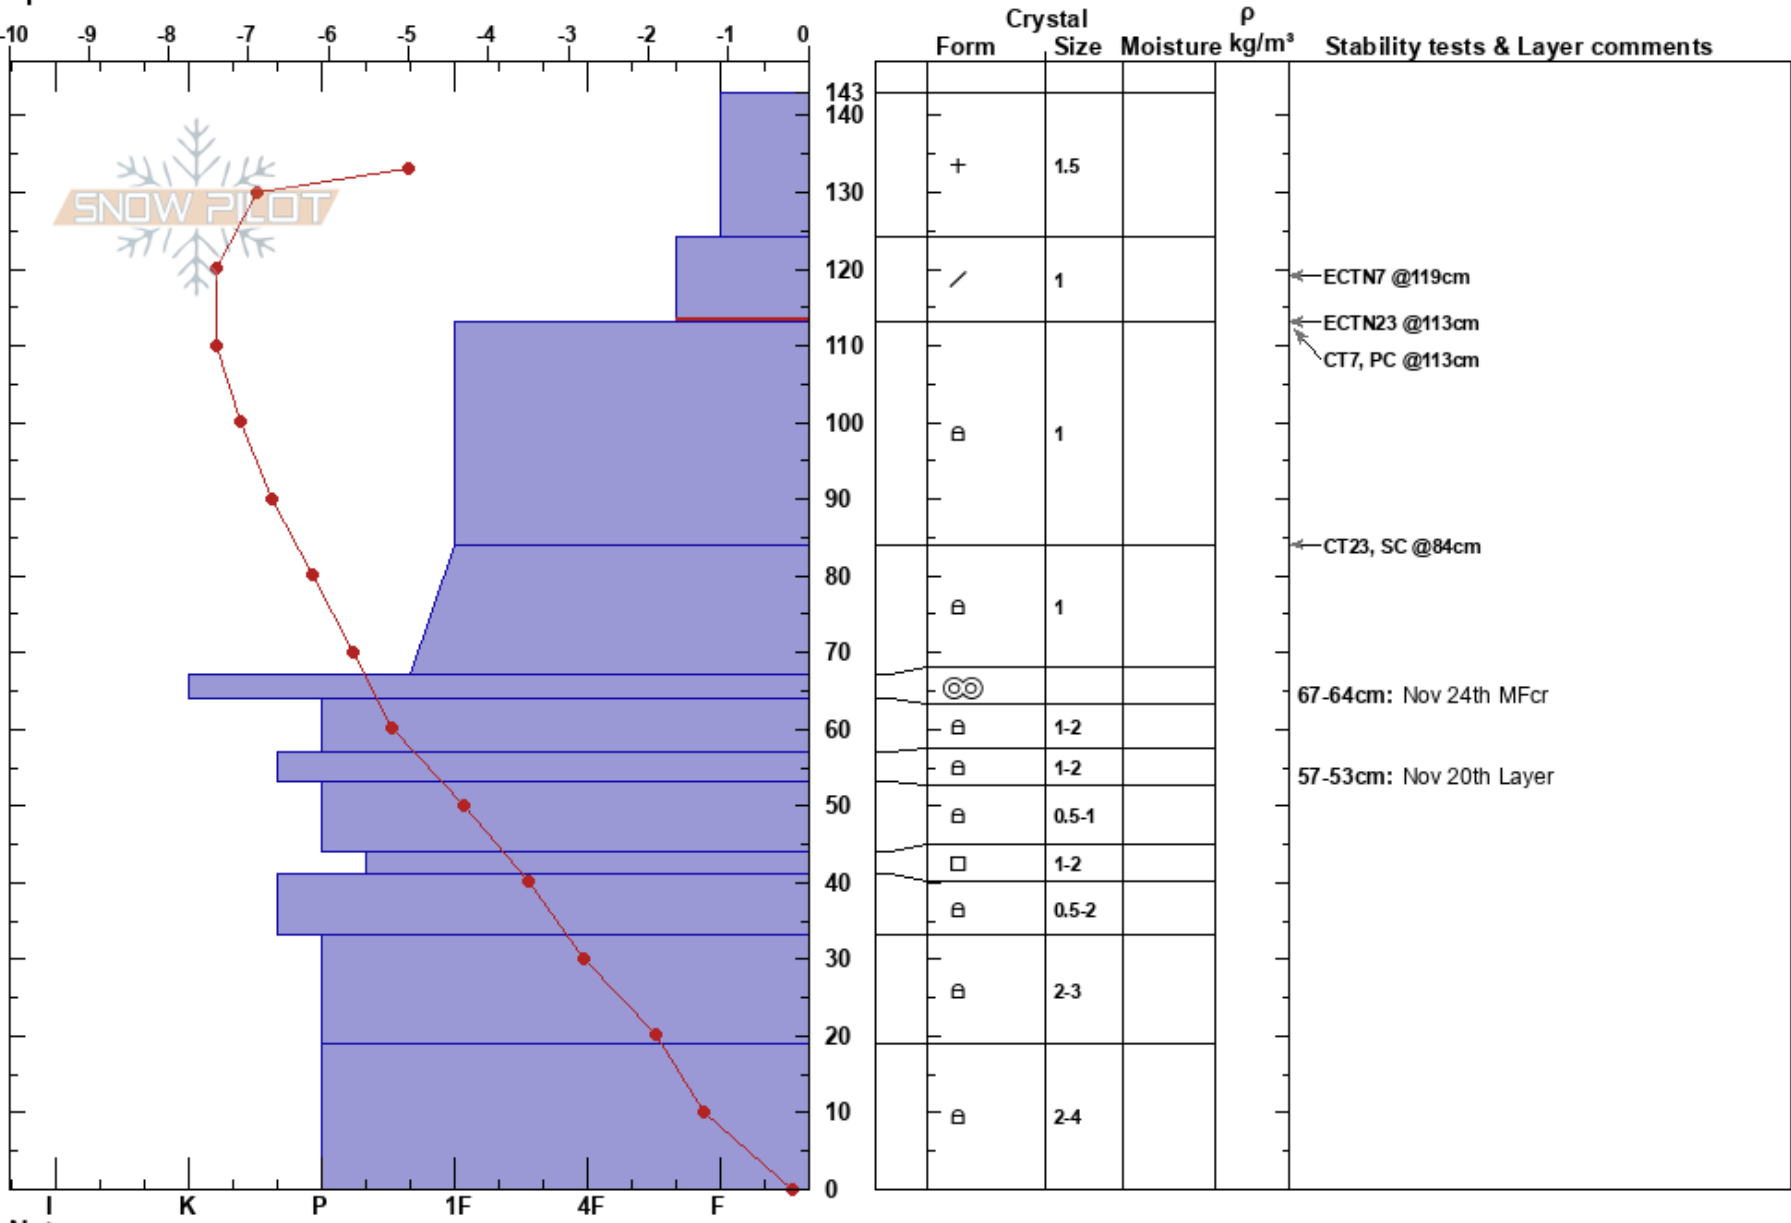

MMwx
 Misinchinka
 BC
 Elevation: 1263 m
 Aspect: S
 Specifics:

Trapper Gilowski
 09/12/2022 - 12:00
 Co-ord: 55.09662N, -122.10478W
 Slope Angle: 10°
 Wind Loading:

Stability:
 Air Temperature: -7.9°C
 Sky Cover: X
 Precipitation: S5
 Wind: S Light Breeze

HS: 143
 Layer Notes:
 124-113cm: Problematic layer
 67-64cm: Nov 24th MFcr
 57-53cm: Nov 20th Layer

Notes: MMwx Small opening in trees