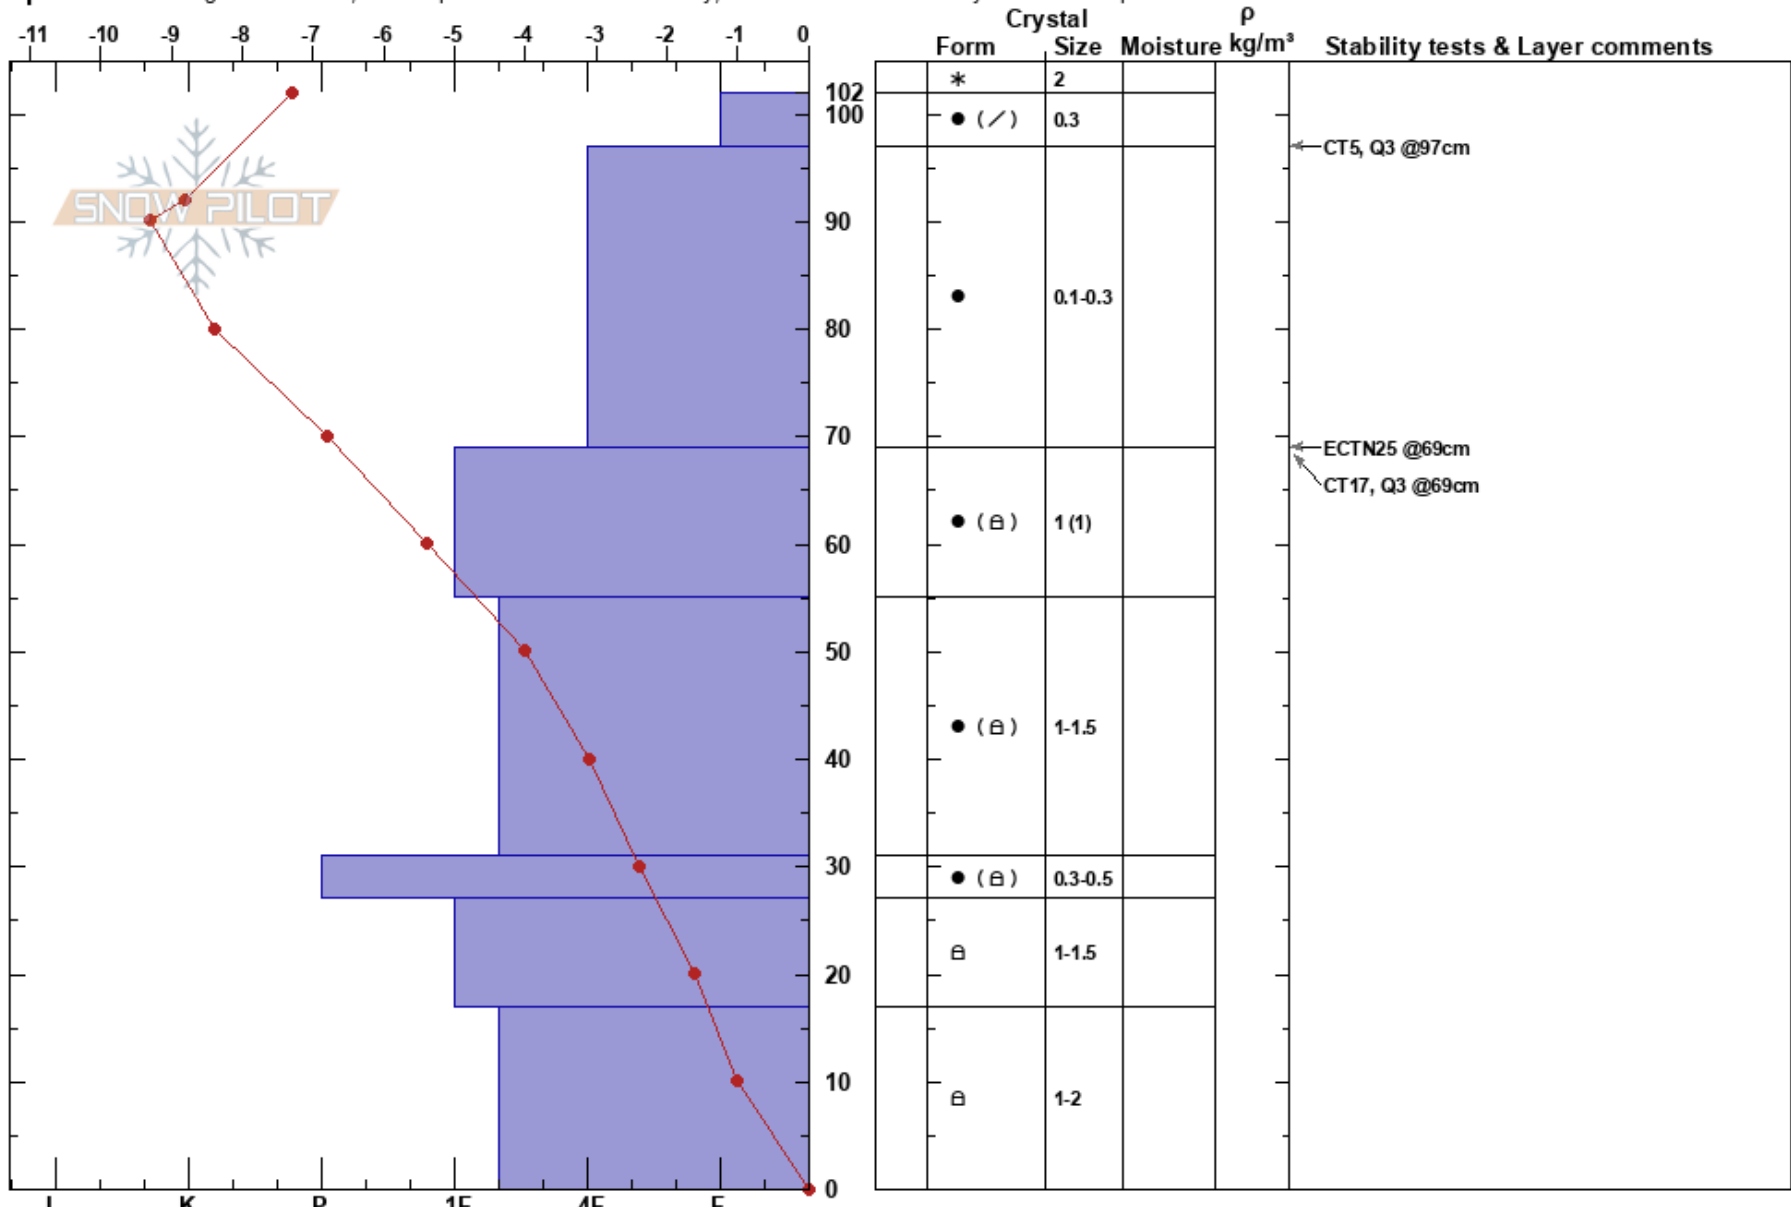

YC Kaela's Left  
 Madison Range-N  
 MT  
 Elevation: 8739 ft  
 Aspect: NE

Jackson Breen  
 12/09/2022 - 11:40am  
 Co-ord: 45.24533N, -111.45412W  
 Slope Angle: 35°  
 Wind Loading: yes

Stability:  
 Air Temperature: -8.3°C  
 Sky Cover: OVC  
 Precipitation: S1  
 Wind: W Light Breeze

HS: 102  
 PF: 50  
 PS: 20

Layer Notes:

Specifics: Pit dug in a Ski Area; Pit is representative of backcountry; Recent avalanche activity on similar slopes

Notes: Full pit dug by Renee Freeman and Nelson Vantassle. Scribed by Jackson Breen.