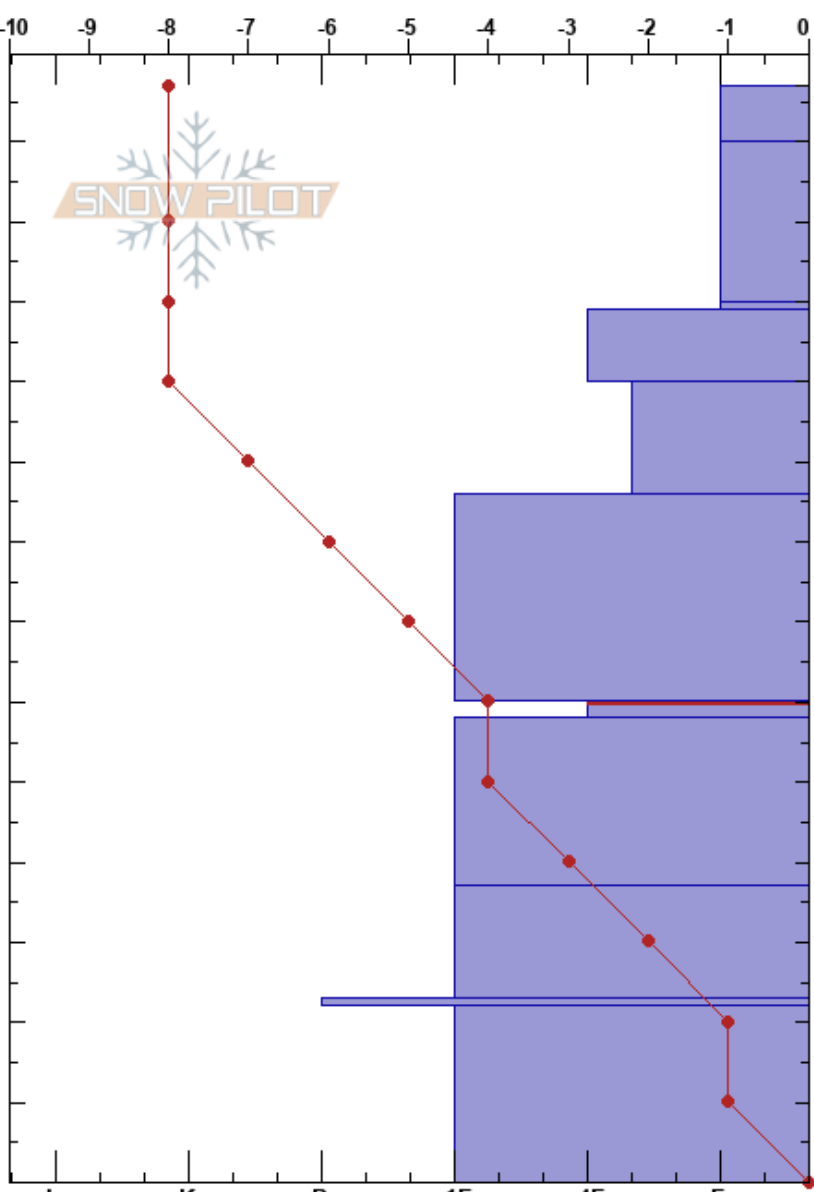

Toilet Bowl Nose
 Teton Range
 WY
 Elevation: 8852 ft
 Aspect: 355°

Tyler Dunkle
 12/09/2022 - 1:30pm
 Co-ord: 43.77903N, -110.94240W
 Slope Angle: 36°
 Wind Loading:

Stability: Fair
 Air Temperature: -11°C
 Sky Cover: OVC
 Precipitation: S1
 Wind: SW Moderate

HS: 137
 60-58cm: Problematic layer

Specifics: Pit dug in a Ski Area; Pit is representative of backcountry; Recent avalanche activity on similar slopes; Ski tracks on slope; We skied slope

Depth (cm)	Crystal		Moisture	kg/m³	Stability tests & Layer comments
	Form	Size			
137	*				
130					
120	+				
110	⊠	1-2			
100	/	1-2			
90	/ (□)	1-2			
80					← ECTN24 @86cm
70	/ (□)	0.5-1			
60	□ (⊖)	0.5-1			← ECTP26 @60cm Sudden Collapse
50	□ (⊖)	0.5-1			
40					
30	⊖	1-2.5			
20	⊙⊙				
10	□ (⊖)	1-2.5			
0					