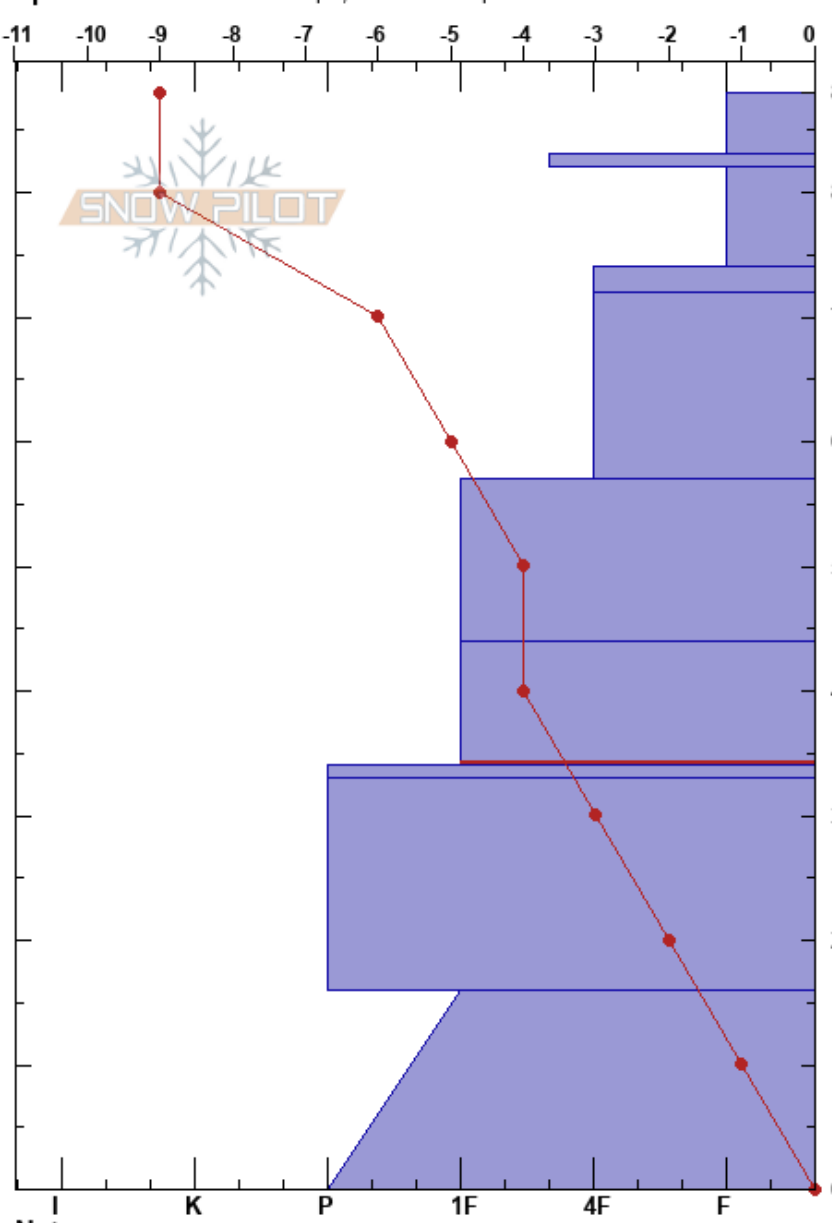

**AVY BOWL**  
 Teton Range  
 WY  
**Elevation:** 8800 ft  
**Aspect:** 180°  
**Specifics:** Ski tracks on slope; We skied slope

Tyler Dunkle  
 12/09/2022 - 11:30am  
**Co-ord:** 43.76866N, -110.93274W  
**Slope Angle:** 35°  
**Wind Loading:** previous

**Stability:** Good  
**Air Temperature:** -10°C  
**Sky Cover:** OVC  
**Precipitation:** S-1  
**Wind:** SW Moderate

**HS:** 88  
**Layer Notes:**  
 44-34cm: Problematic layer

Depth (cm)	Crystal		Moisture	$\rho$ kg/m <sup>3</sup>	Stability tests & Layer comments
	Form	Size			
88	*	1-3			
80	⊙⊙				
80	/ (⊘)	1-2 (1)			
70	⊙⊙				
70	/ (⊘)	1-1.5			
50	/				
40	⊖	1-2			
34	⊙⊙				← ECTN21 @34cm
30	⊘ (⊖)	2-3 (2)			
10	⊖	2-3			