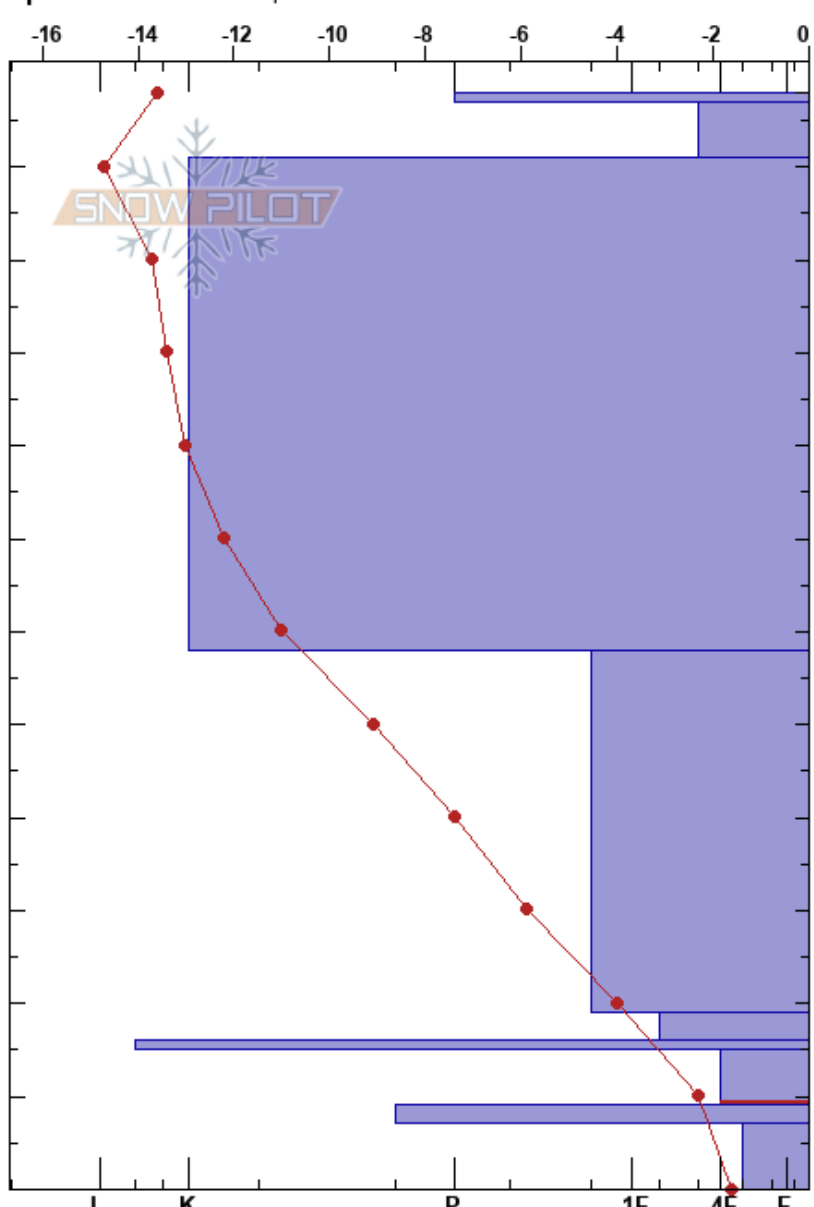

Kumroch Av.path #9
 Kamchatka
 Russia
 Elevation: 1010 m
 Aspect: E
 Specifics: We skied slope

Mikhail Ryabchikov
 09/12/2022 - 12:50
 Co-ord:
 Slope Angle: 28°
 Wind Loading: previous

Stability: Good HS: 118 Layer Notes:
 Air Temperature: -13.6°C PF: 2 15-9cm: Problematic layer
 Sky Cover: BKN
 Precipitation: NO
 Wind: W Light Breeze

Height (cm)	Crystal		Moisture	ρ kg/m ³	Stability tests & Layer comments
	Form	Size			
118	•	0.1-0.3	D		
110	• (/)	0.5	D		← CT10, RP @112cm
100					
90					
80	•	0.1	D		
70					
60					
50					
40	•	0.5	D		
30					
20	☐	0.5-1	D		
15	■		D		
10	☐	1-1.5	D		← CT14, SC @10cm
5	☉☉		D		
0	☐ (^)	1-3	D		