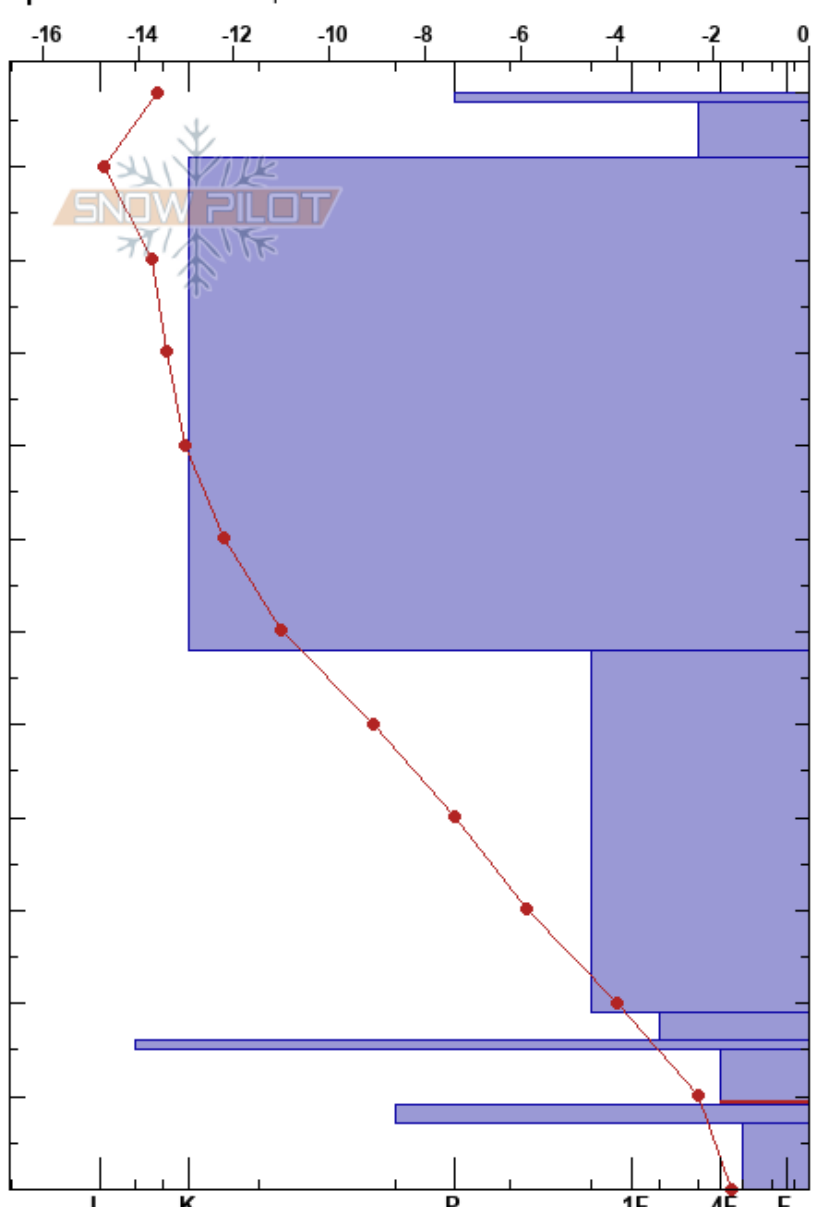

Kumroch Av.path #9  
 Kamchatka  
 Russia  
 Elevation: 1010 m  
 Aspect: E  
 Specifics: We skied slope

Mikhail Ryabchikov  
 09/12/2022 - 12:50  
 Co-ord:  
 Slope Angle: 28°  
 Wind Loading: previous

Stability: Good HS: 118 Layer Notes:  
 Air Temperature: -13.6°C PF: 2 15-9cm: Problematic layer  
 Sky Cover: BKN  
 Precipitation: NO  
 Wind: W Light Breeze

Height (cm)	Crystal		Moisture	$\rho$ kg/m <sup>3</sup>	Stability tests & Layer comments
	Form	Size			
118	•	0.1-0.3	D		
110	• ( / )	0.5	D		← CT10, RP @112cm
100					
90					
80	•	0.1	D		
70					
60					
50					
40	•	0.5	D		
30					
20	☐	0.5-1	D		
15	■		D		
10	☐	1-1.5	D		← CT14, SC @10cm
5	☉☉		D		
0	☐ ( ^ )	1-3	D		