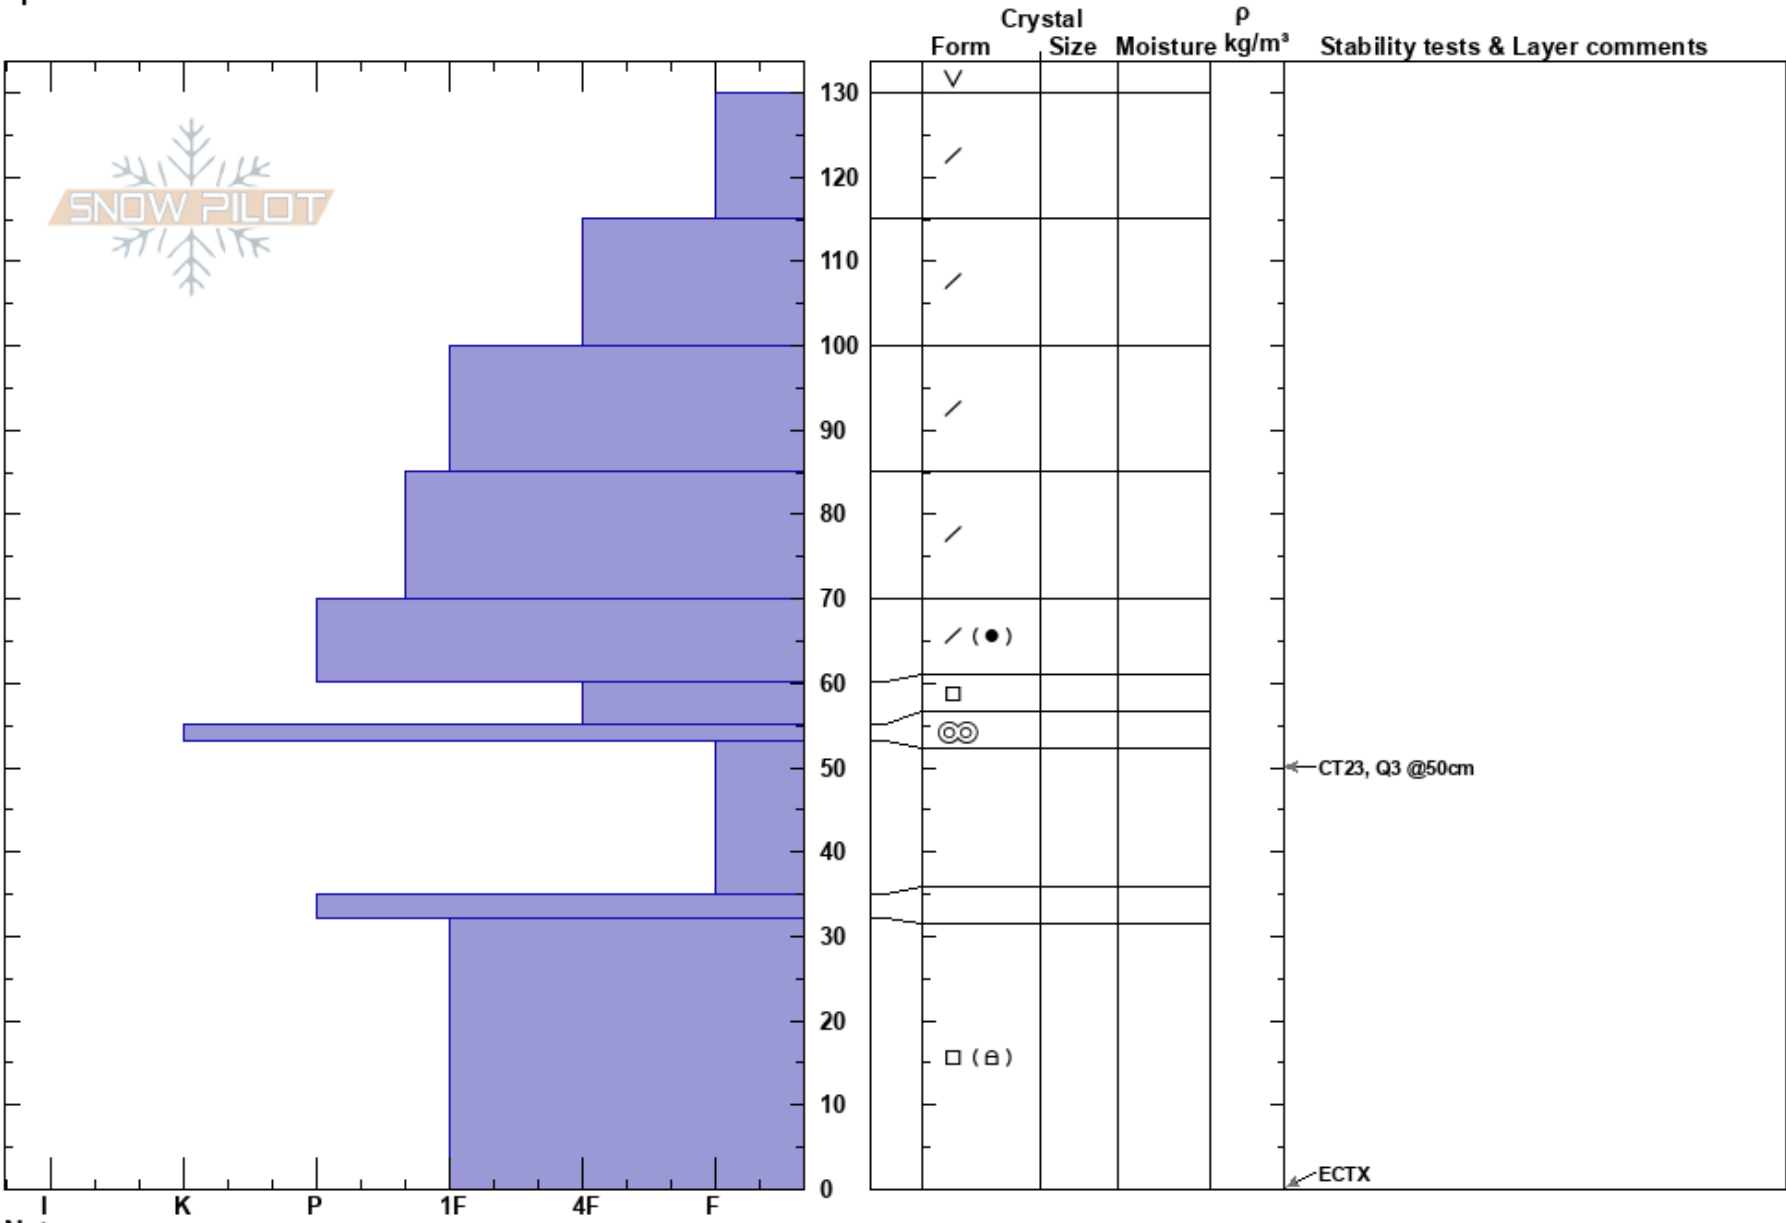

FAA Towers
Bitterroot
MT
Elevation: 1685 ft
Aspect: N
Specifics:

Mikey Church
12/08/2022 - 12:00pm
Co-ord: 45.80838N, -118.53516W
Slope Angle: 30°
Wind Loading: previous

Stability:
Air Temperature:
Sky Cover: FEW
Precipitation: NO
Wind: S Moderate

HS: 130
PF: 30 53-35cm: Problematic layer
PS: 20

Notes: