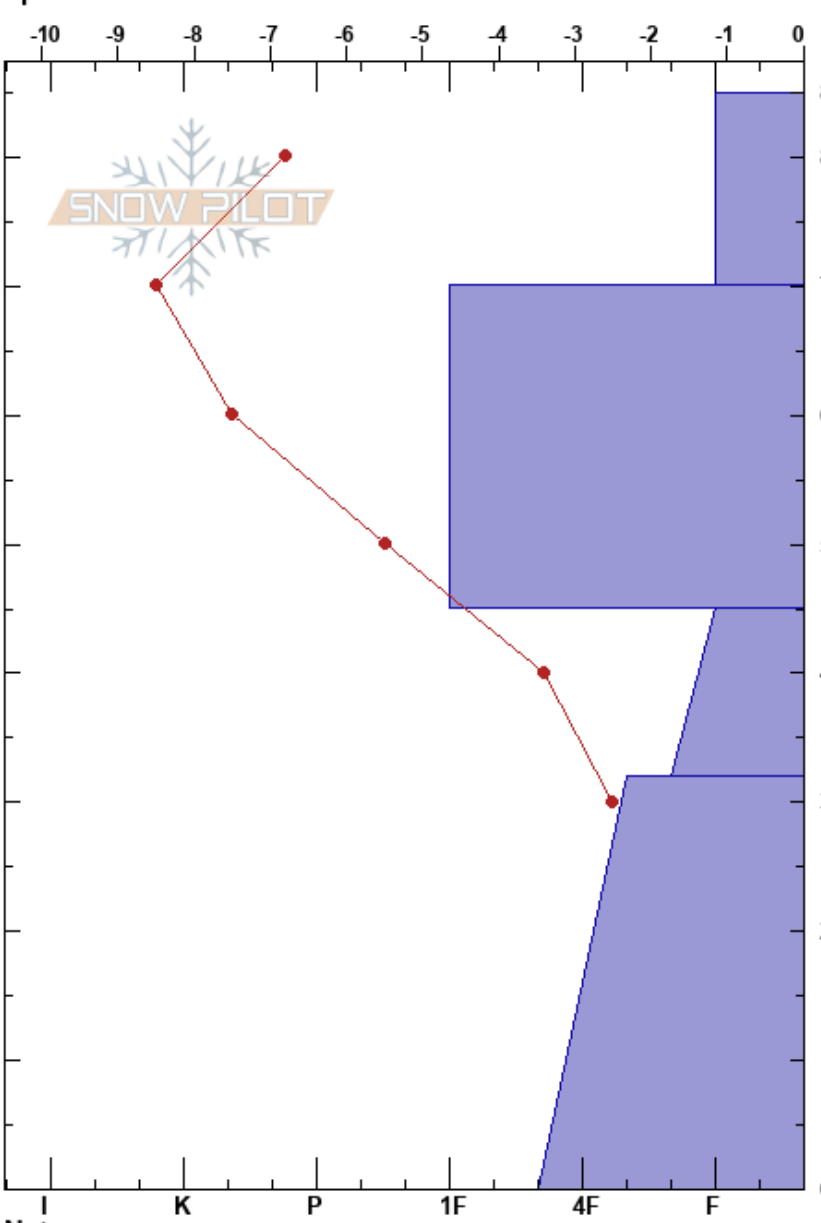

Upper Blind Hollow  
 Bear River Range  
 UT  
 Elevation: 8766 ft  
 Aspect: NE  
 Specifics:

toby weed  
 12/08/2022 - 1:15pm  
 Co-ord: 41.88242N, -111.65248W  
 Slope Angle:  
 Wind Loading: previous

Stability:  
 Air Temperature: -6.5°C PF: 30  
 Sky Cover: SCT  
 Precipitation: NO  
 Wind: SW Moderate

Layer Notes:  
 45-32cm: Problematic layer

Form	Crystal		$\rho$ kg/m <sup>3</sup>	Stability tests & Layer comments
	Size	Moisture		
□	1-2			← ECTP12 @45cm ← ECTP18 @45cm
□	1-2			