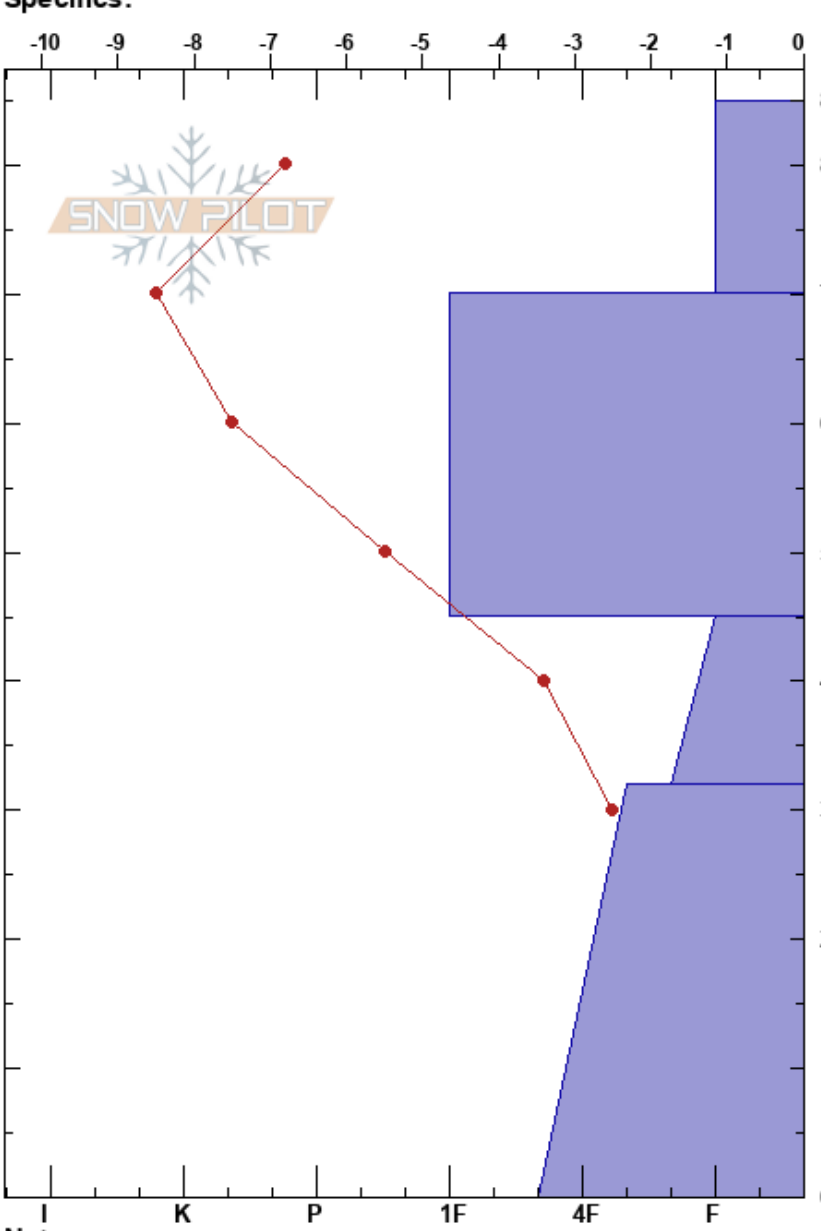

Upper Blind Hollow
 Bear River Range
 UT
 Elevation: 8766 ft
 Aspect: NE
 Specifics:

toby weed
 12/08/2022 - 1:15pm
 Co-ord: 41.88242N, -111.65248W
 Slope Angle:
 Wind Loading: previous

Stability:
 Air Temperature: -6.5°C PF: 30
 Sky Cover: SCT
 Precipitation: NO
 Wind: SW Moderate

HS:85
 Layer Notes:
 45-32cm: Problematic layer

Form	Crystal		ρ kg/m ³	Stability tests & Layer comments
	Size	Moisture		
□	1-2			← ECTP12 @45cm ← ECTP18 @45cm
□	1-2			

Notes:

I K P 1F 4F F