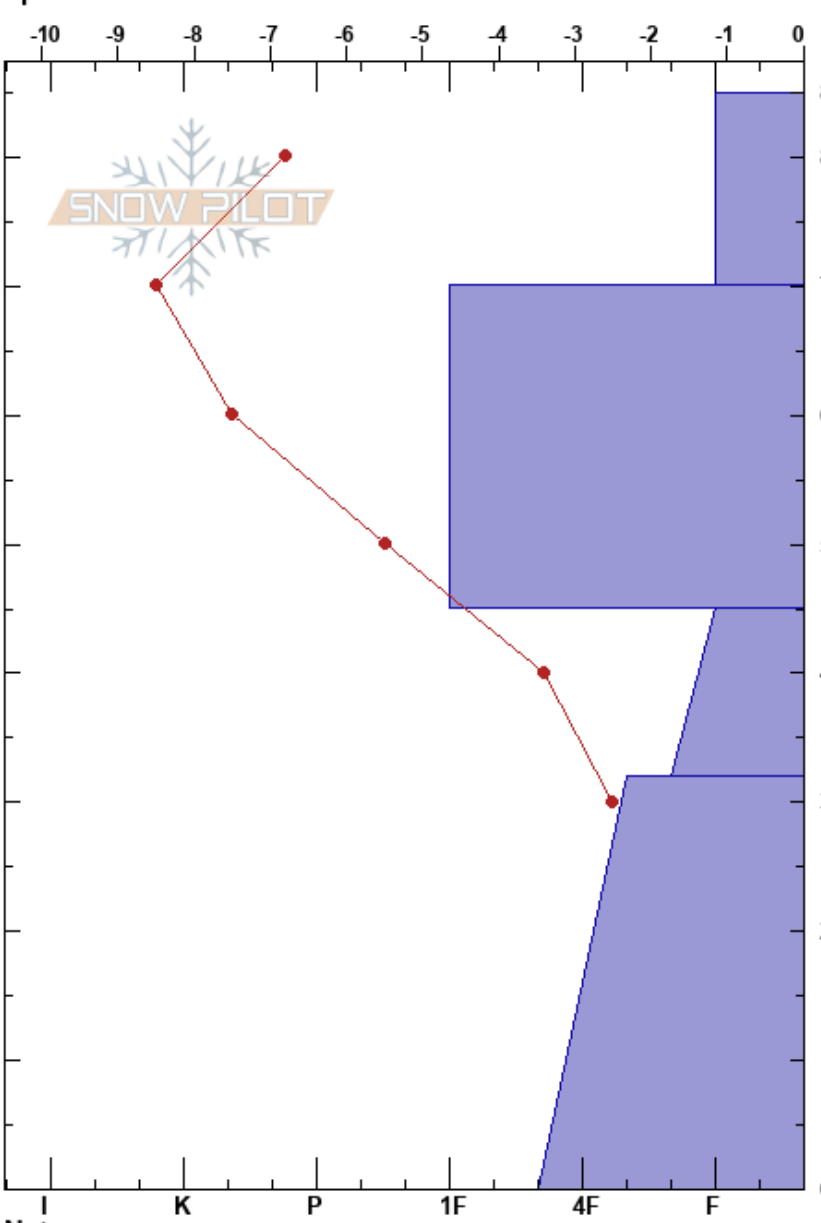

Upper Blind Hollow
 Bear River Range
 UT
 Elevation: 8766 ft
 Aspect: NE
 Specifics:

toby weed
 12/08/2022 - 1:15pm
 Co-ord: 41.88242N, -111.65248W
 Slope Angle:
 Wind Loading: previous

Stability:
 Air Temperature: -6.5°C PF: 30
 Sky Cover: SCT
 Precipitation: NO
 Wind: SW Moderate

HS:85
 Layer Notes:
 45-32cm: Problematic layer

Form	Crystal		ρ kg/m ³	Stability tests & Layer comments
	Size	Moisture		
/				
•				
□	1-2			← ECTP12 @45cm ← ECTP18 @45cm
□	1-2			

Notes:

I K P 1F 4F F